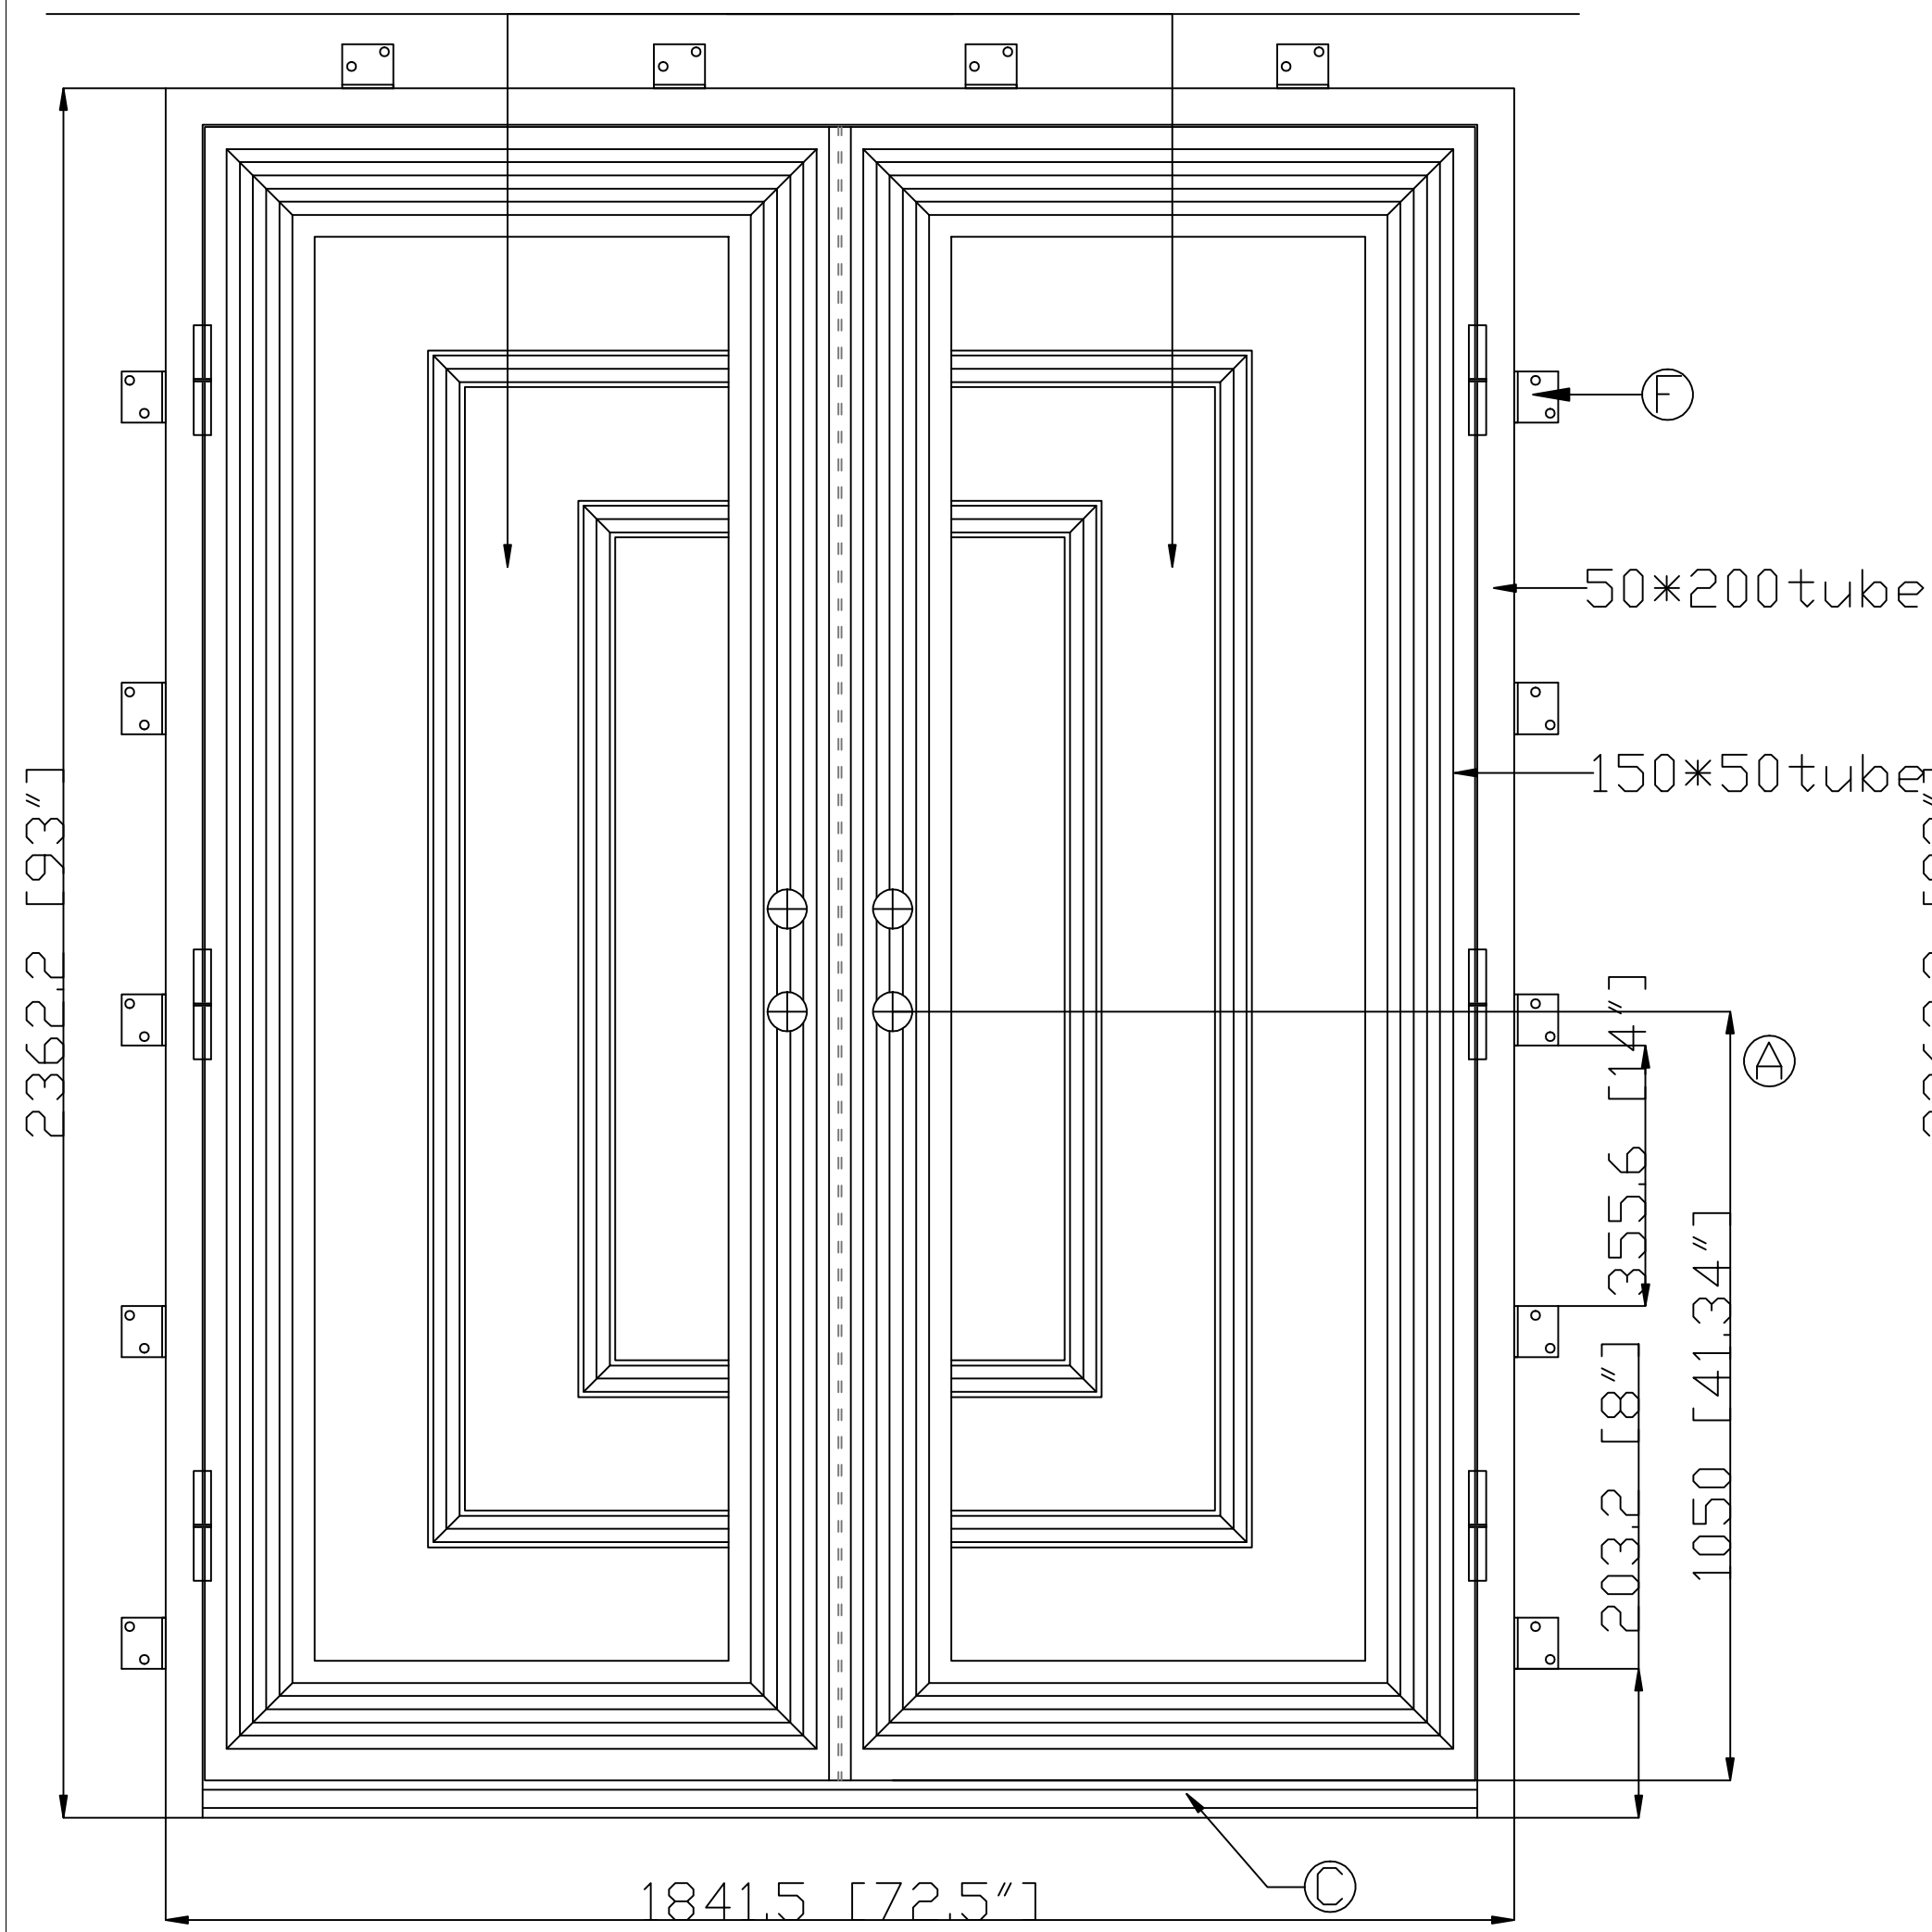

Q'TY:1SET

Window opens for cleaning and ventilation (D)

OUTSIDE

Window opens for cleaning and ventilation (D)

INSIDE

Mounting tabs

Ⓐ
Lock hole
Prepare
America
Standard
bored on Both
door
F 系列, 70MM 边心距

	NAME	Ron Berning-2 EL1022	Color	TBD	Accent color	None	 <p>INSIDE LEFT HAND ACTIVE</p>	CAD APPROVED BY CLIENT SIGNED _____
 <p>TEMPERED</p>	DATE	Y2020.06.11 REV-A	GLASS	Impact glass: clear+TBD 抗台风玻璃	Rustproof type	spray zinc coating		
	Packing	iron cage		Thermal Barrier	<input type="checkbox"/> YES <input checked="" type="checkbox"/> NO			