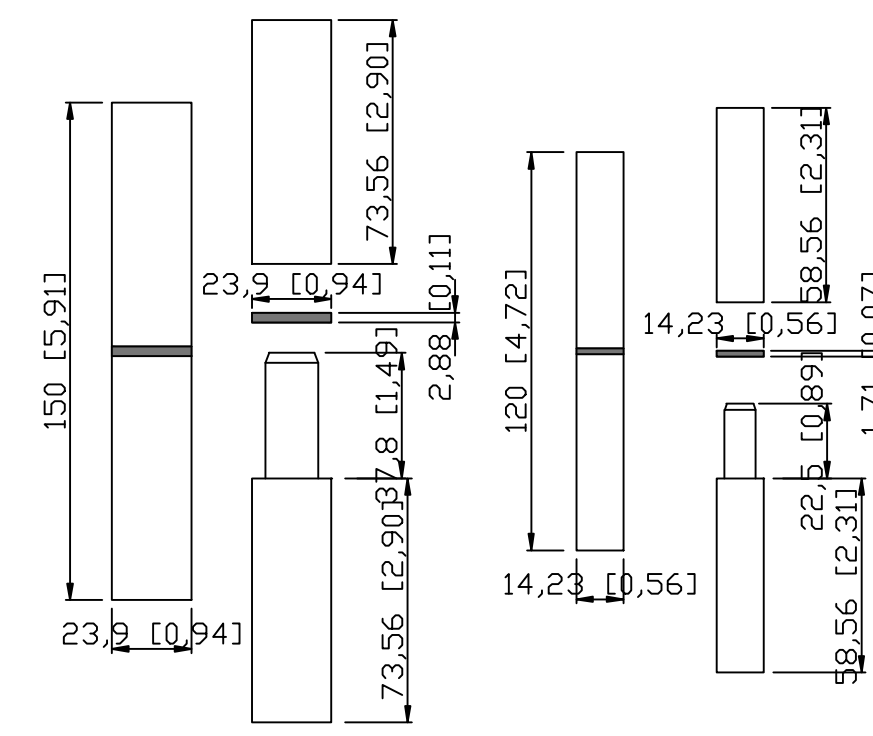

Q'TY:1SET

Window opens for cleaning and ventilation (D)

OUTSIDE

Window opens for cleaning and ventilation (D)

INSIDE

Mounting tabs

Ⓐ
Lock hole
Prepare
America
Standard
bored on Both
door
F 系列, 70MM 边心距

	NAME	Ron Berning-2 EL1022	Color	TBD	Accent color	None	 <p>INSIDE LEFT HAND ACTIVE</p>	CAD APPROVED BY CLIENT SIGNED _____
 <p>TEMPERED</p>	DATE	Y2020.06.11 REV-A	GLASS	Impact glass: clear+TBD 抗台风玻璃	Rustproof type	spray zinc coating		
	Packing	iron cage		Thermal Barrier	<input type="checkbox"/> YES <input checked="" type="checkbox"/> NO			