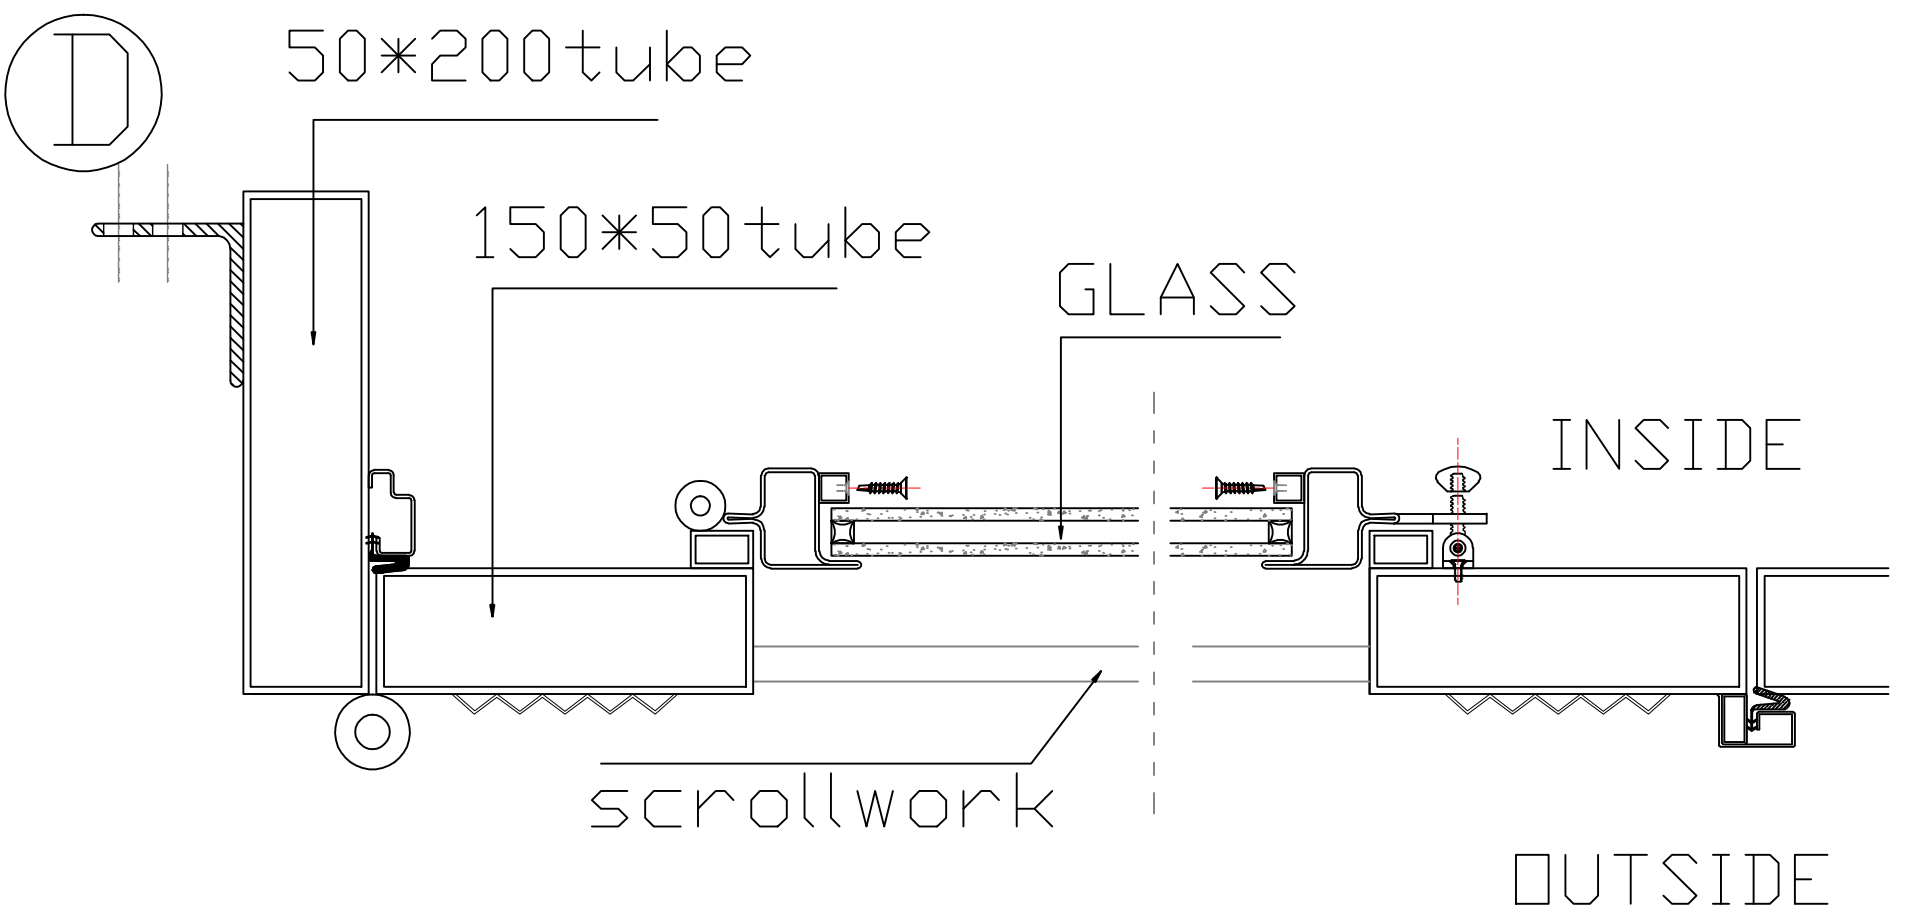

Q'TY:1SET

Window opens for cleaning and ventilation (D)

OUTSIDE

Window opens for cleaning and ventilation (D)

INSIDE

Mounting tabs

Ⓐ
Lock hole
Prepare
America
Standard
bored on Both
door
F 系列, 70MM 边心距

	NAME	Ron Berning-2 EL1022	Color	TBD	Accent color	None	 <p>INSIDE LEFT HAND ACTIVE</p>	CAD APPROVED BY CLIENT SIGNED _____
 <p>TEMPERED</p>	DATE	Y2020.06.11 REV-A	GLASS	Impact glass: clear+TBD 抗台风玻璃	Rustproof type	spray zinc coating		
	Packing	iron cage		Thermal Barrier	<input type="checkbox"/> YES <input checked="" type="checkbox"/> NO			