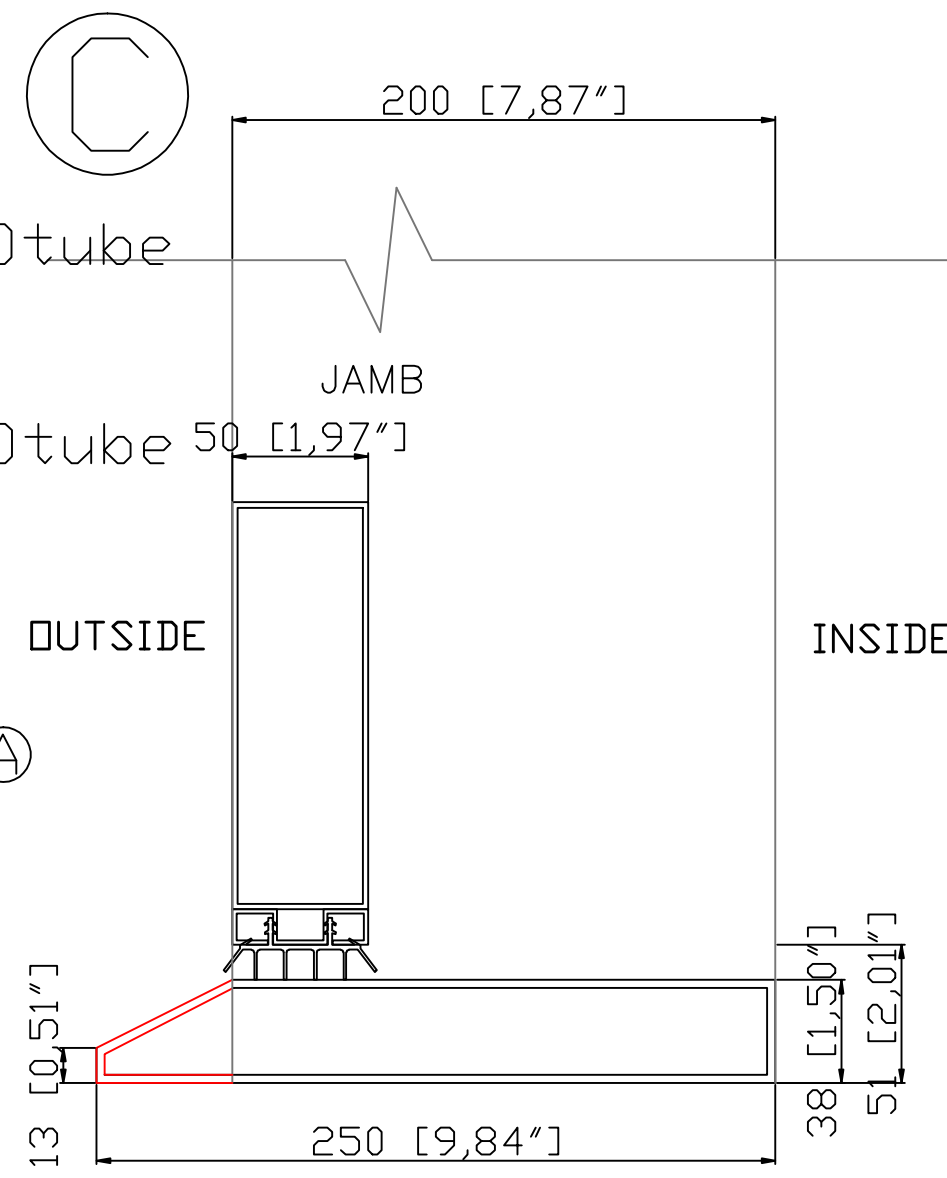

Q'TY:1SET

Window opens for cleaning and ventilation (D)

OUTSIDE

Window opens for cleaning and ventilation (D)

INSIDE

Mounting tabs

Ⓐ
Lock hole
Prepare
America
Standard
bored on Both
door
F 系列, 70MM 边心距

	NAME	Ron Berning-2 EL1022	Color	TBD	Accent color	None	 <p>INSIDE LEFT HAND ACTIVE</p>	CAD APPROVED BY CLIENT SIGNED _____
 <p>TEMPERED</p>	DATE	Y2020.06.11 REV-A	GLASS	Impact glass: clear+TBD 抗台风玻璃	Rustproof type	spray zinc coating		
	Packing	iron cage		Thermal Barrier	<input type="checkbox"/> YES <input checked="" type="checkbox"/> NO			