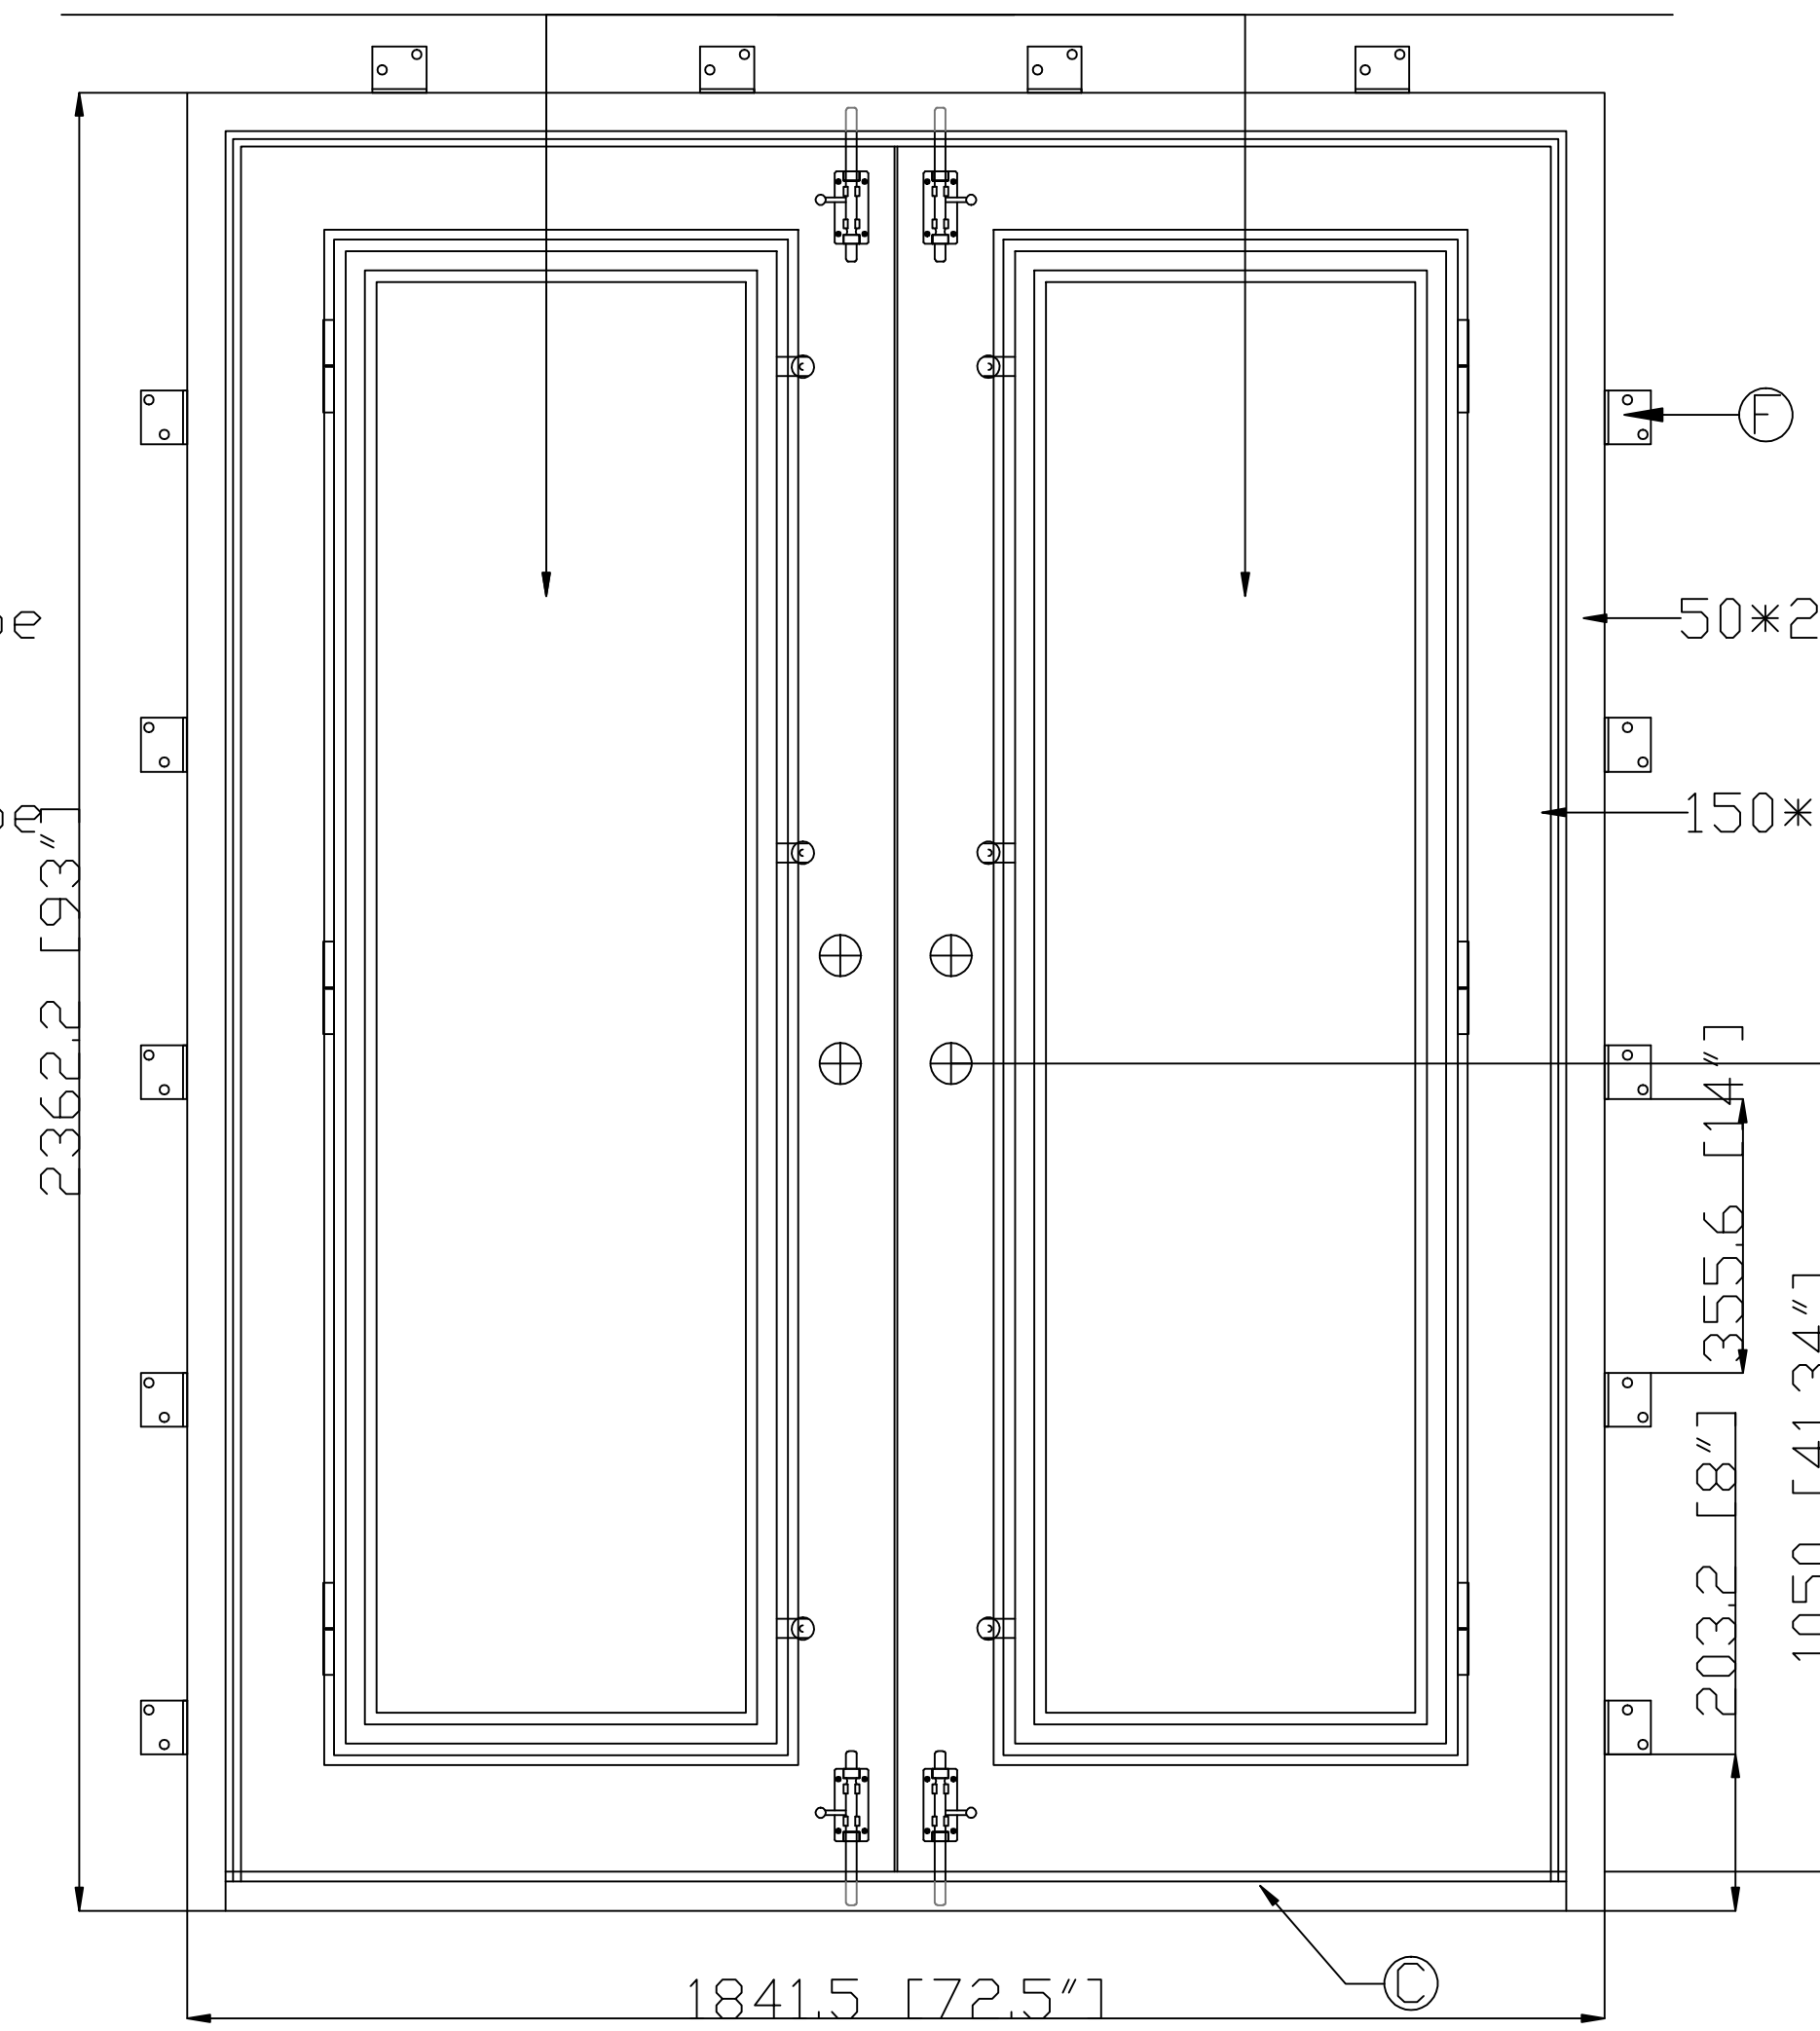

Q'TY:1SET

Window opens for cleaning and ventilation (D)

OUTSIDE

Window opens for cleaning and ventilation (D)

INSIDE

Mounting tabs

Ⓐ
Lock hole
Prepare
America
Standard
bored on Both
door
F 系列, 70MM 边心距

	NAME	Ron Berning-2 EL1022	Color	TBD	Accent color	None	 <p>INSIDE LEFT HAND ACTIVE</p>	CAD APPROVED BY CLIENT SIGNED _____
 <p>TEMPERED</p>	DATE	Y2020.06.11 REV-A	GLASS	Impact glass: clear+TBD 抗台风玻璃	Rustproof type	spray zinc coating		
	Packing	iron cage		Thermal Barrier	<input type="checkbox"/> YES <input checked="" type="checkbox"/> NO			