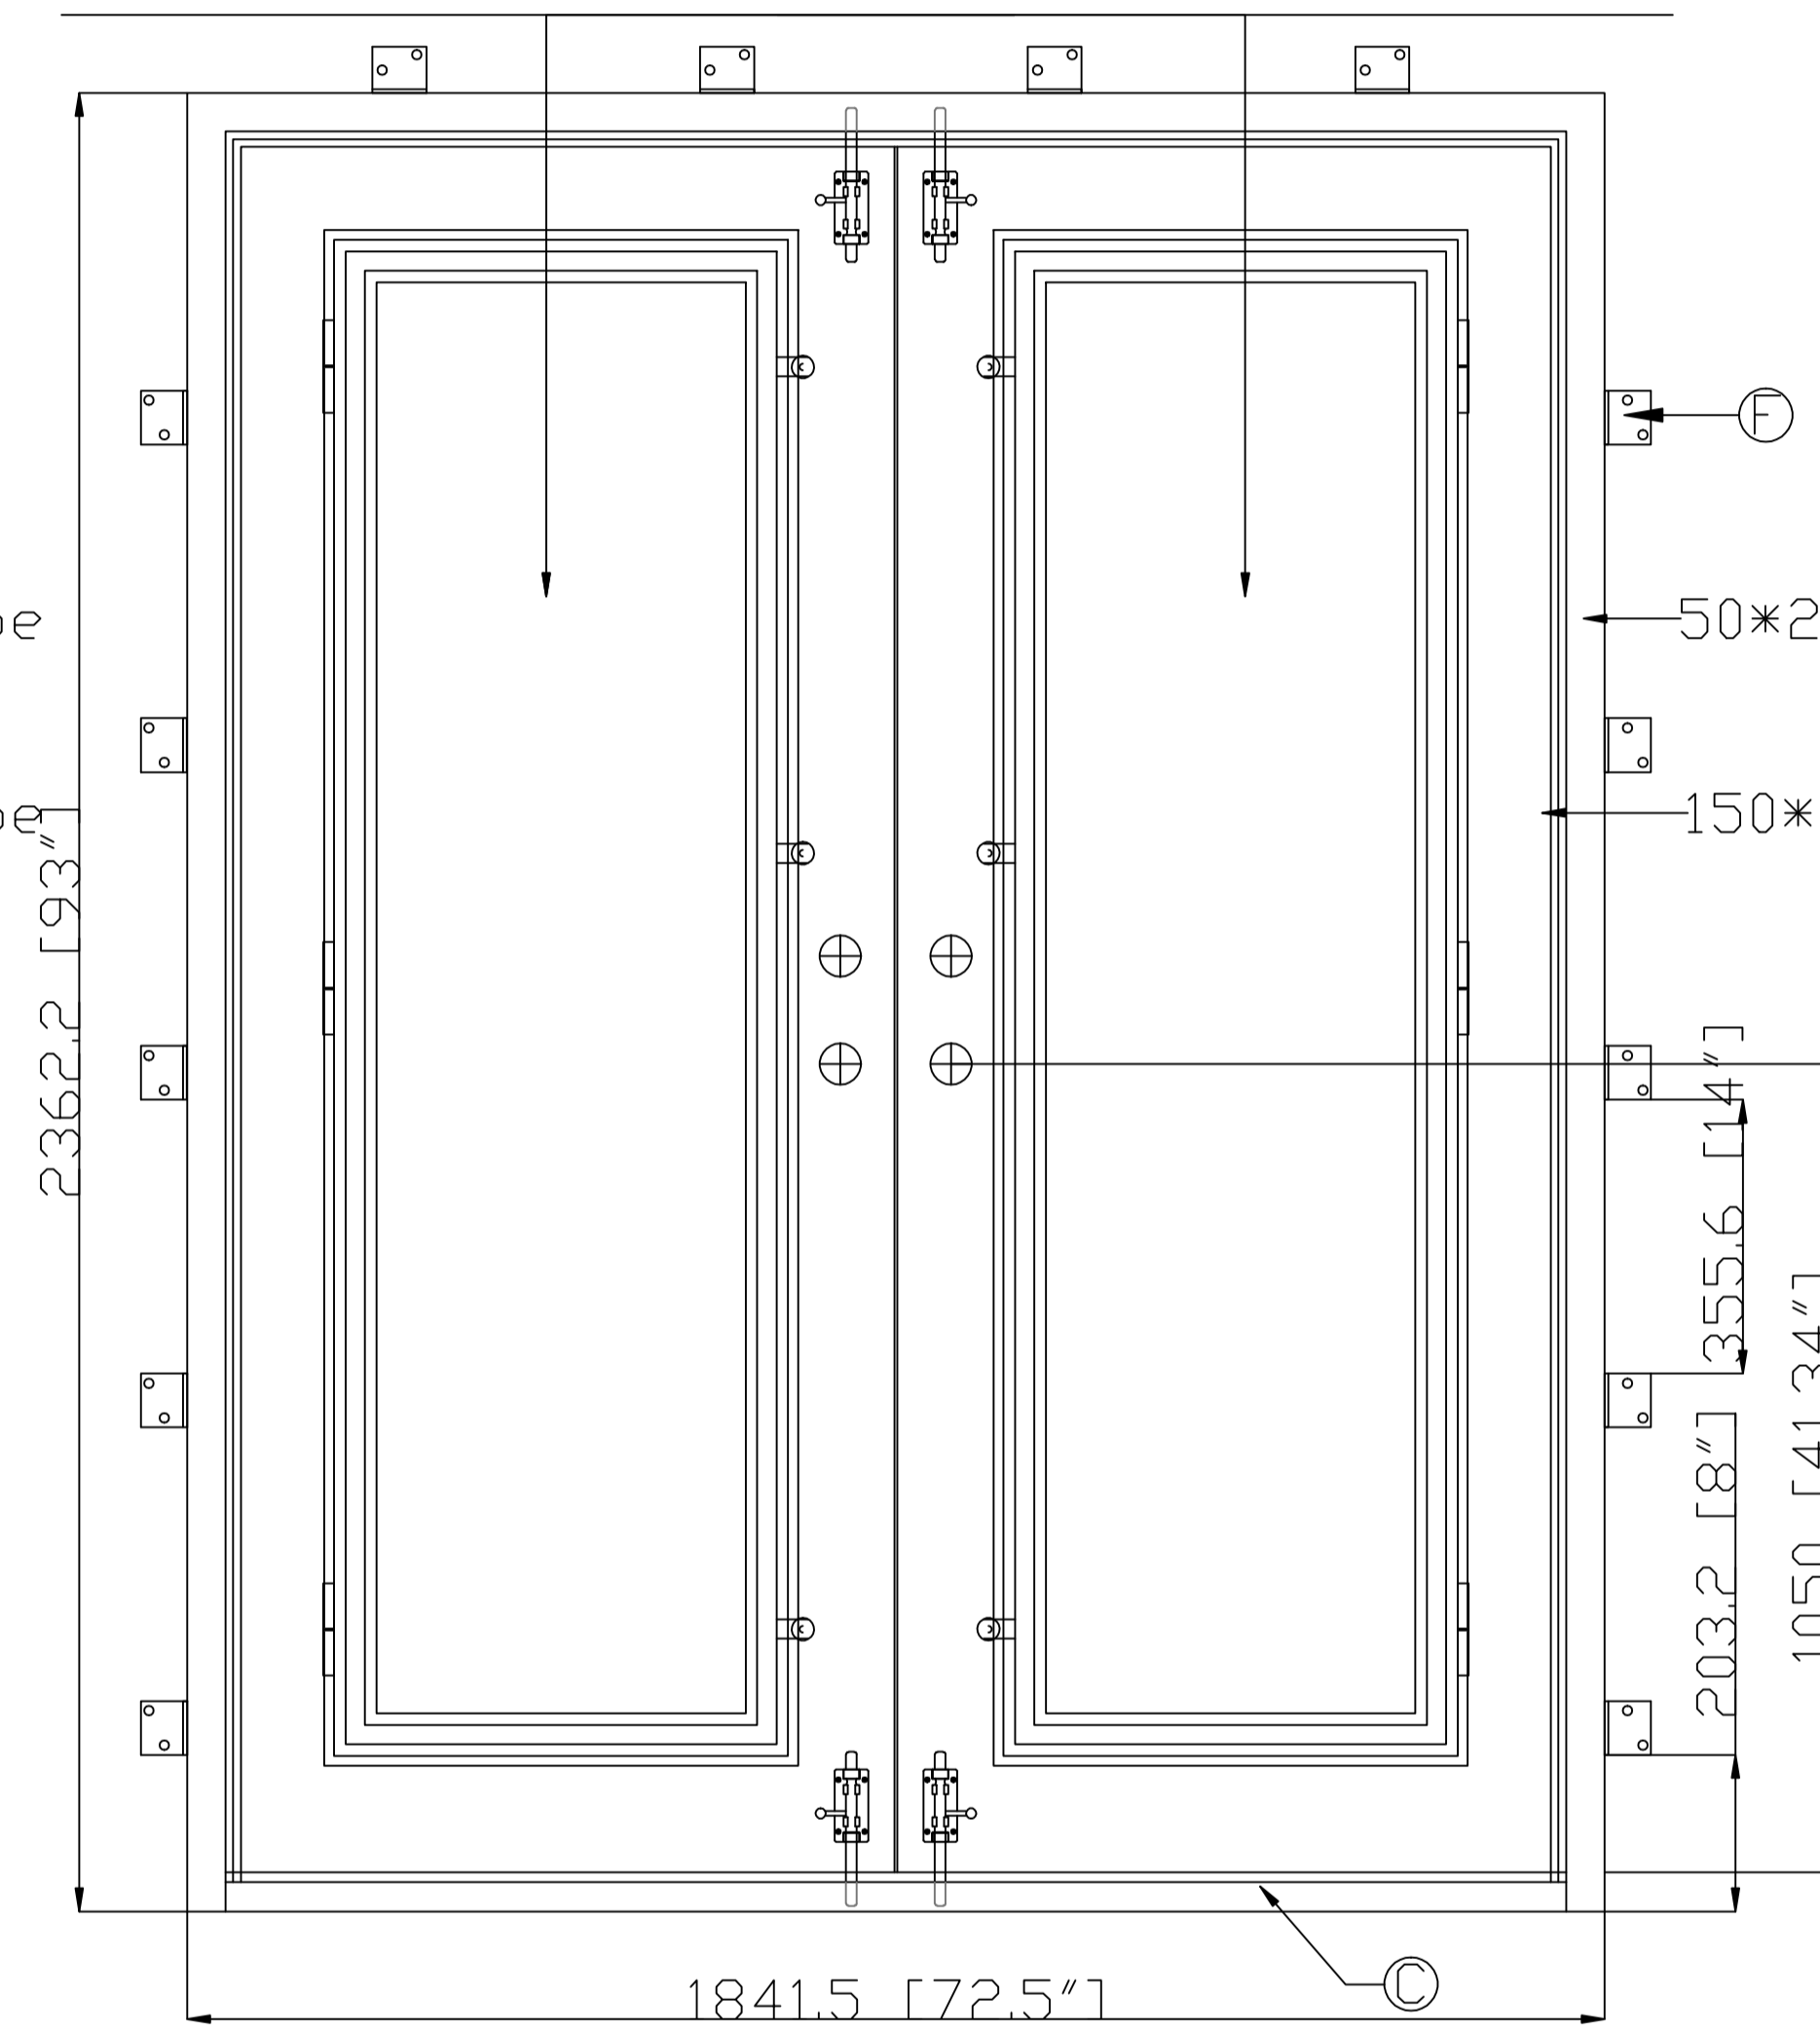

Q'TY:1SET

Window opens for cleaning and ventilation (D)

OUTSIDE

Window opens for cleaning and ventilation (D)

INSIDE

Mounting tabs

Ⓐ
Lock hole
Prepare
America
Standard
bored on Both
door
F 系列, 70MM 边心距

	NAME	Ron Berning-2 EL1022	Color	TBD	Accent color	None		CAD APPROVED BY CLIENT SIGNED _____
TEMPERED	DATE	Y2020.06.11 REV-A	GLASS	Impact glass: clear+TBD 抗台风玻璃	Rustproof type	spray zinc coating		
	Packing	iron cage			Thermal Barrier	<input type="checkbox"/> YES <input checked="" type="checkbox"/> NO		