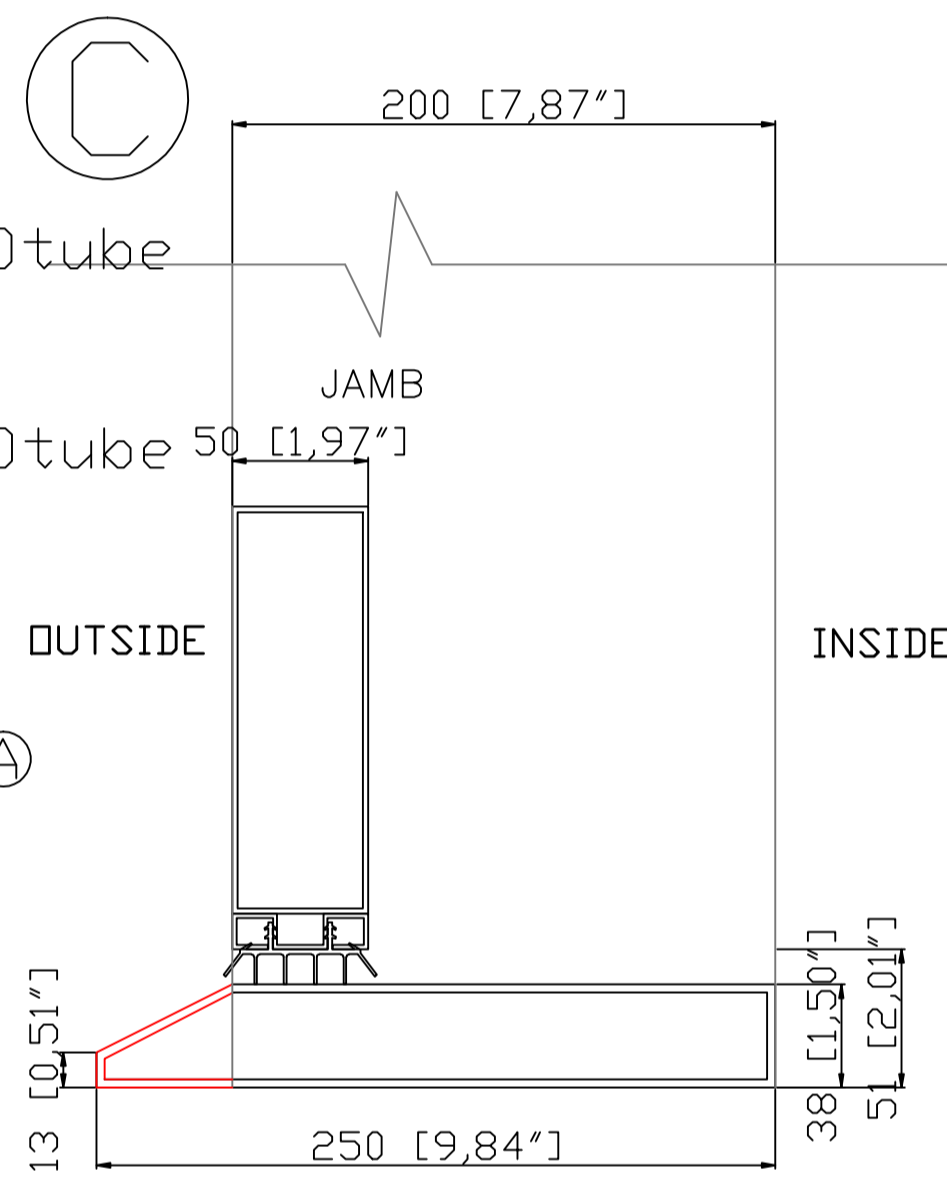

Q'TY:1SET

Window opens for cleaning and ventilation (D)

OUTSIDE

Window opens for cleaning and ventilation (D)

INSIDE

Mounting tabs

Ⓐ
Lock hole
Prepare
America
Standard
bored on Both
door
F 系列, 70MM 边心距

	NAME	Ron Berning-2 EL1022	Color	TBD	Accent color	None		CAD APPROVED BY CLIENT SIGNED _____
TEMPERED	DATE	Y2020.06.11 REV-A	GLASS	Impact glass: clear+TBD 抗台风玻璃	Rustproof type	spray zinc coating		
	Packing	iron cage			Thermal Barrier	<input type="checkbox"/> YES <input checked="" type="checkbox"/> NO		