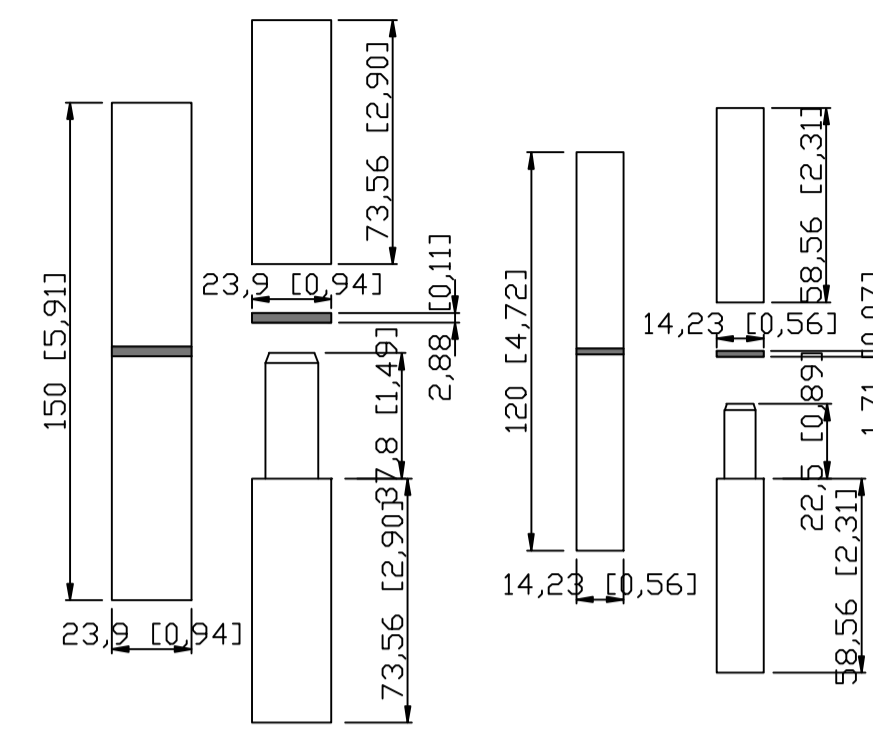

Q'TY:1SET

Window opens for cleaning and ventilation (D)

OUTSIDE

Window opens for cleaning and ventilation (D)

INSIDE

Mounting tabs

Ⓐ
Lock hole
Prepare
America
Standard
bored on Both
door
F 系列, 70MM 边心距

	NAME	Ron Berning-2 EL1022	Color	TBD	Accent color	None		CAD APPROVED BY CLIENT SIGNED _____
TEMPERED	DATE	Y2020.06.11 REV-A	GLASS	Impact glass: clear+TBD 抗台风玻璃	Rustproof type	spray zinc coating		
	Packing	iron cage			Thermal Barrier	<input type="checkbox"/> YES <input checked="" type="checkbox"/> NO		