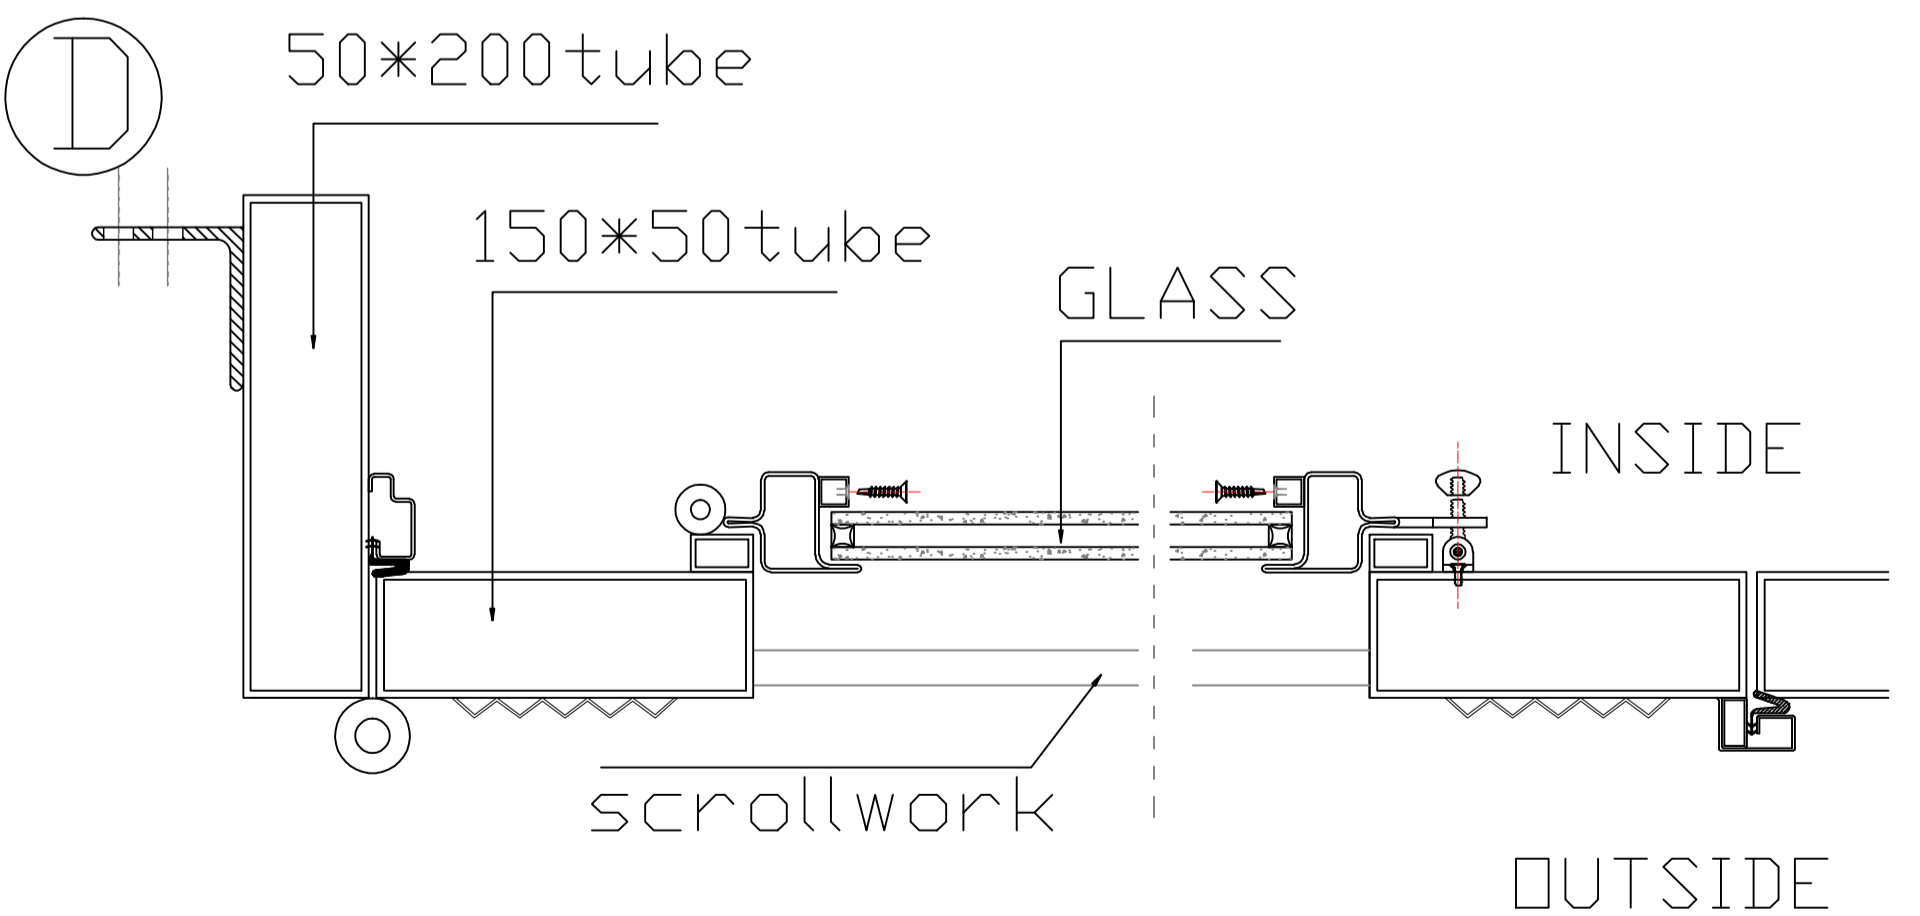

Q'TY:1SET

Window opens for cleaning and ventilation (D)

OUTSIDE

Window opens for cleaning and ventilation (D)

INSIDE

Mounting tabs

Ⓐ
Lock hole
Prepare
America
Standard
bored on Both
door
F 系列, 70MM 边心距

	NAME	Ron Berning-2 EL1022	Color	TBD	Accent color	None		CAD APPROVED BY CLIENT SIGNED _____
TEMPERED	DATE	Y2020.06.11 REV-A	GLASS	Impact glass: clear+TBD 抗台风玻璃	Rustproof type	spray zinc coating		
	Packing	iron cage			Thermal Barrier	<input type="checkbox"/> YES <input checked="" type="checkbox"/> NO		