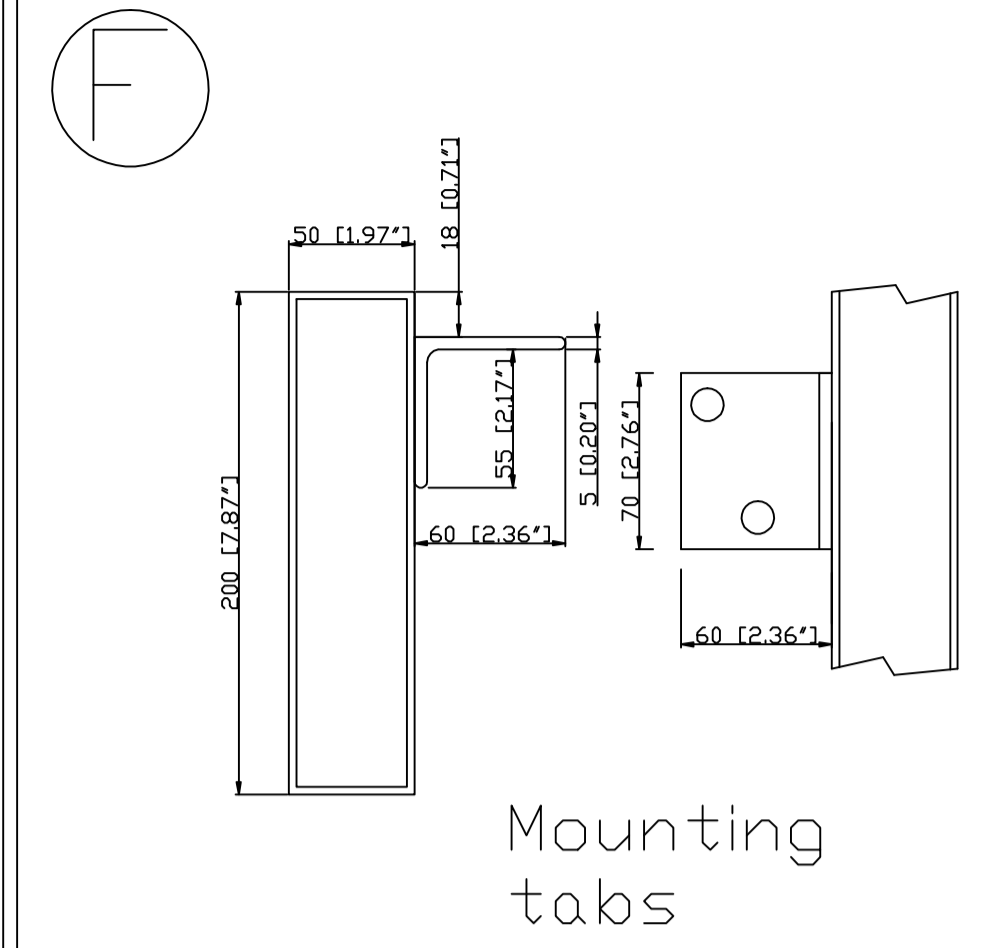

Q'TY:1SET

Window opens for cleaning and ventilation (D)

OUTSIDE

Window opens for cleaning and ventilation (D)

INSIDE

Mounting tabs

Ⓐ
Lock hole
Prepare
America
Standard
bored on Both
door
F 系列, 70MM 边心距

	NAME	Ron Berning-2 EL1022	Color	TBD	Accent color	None		CAD APPROVED BY CLIENT SIGNED _____
TEMPERED	DATE	Y2020.06.11 REV-A	GLASS	Impact glass: clear+TBD 抗台风玻璃	Rustproof type	spray zinc coating		
	Packing	iron cage			Thermal Barrier	<input type="checkbox"/> YES <input checked="" type="checkbox"/> NO		