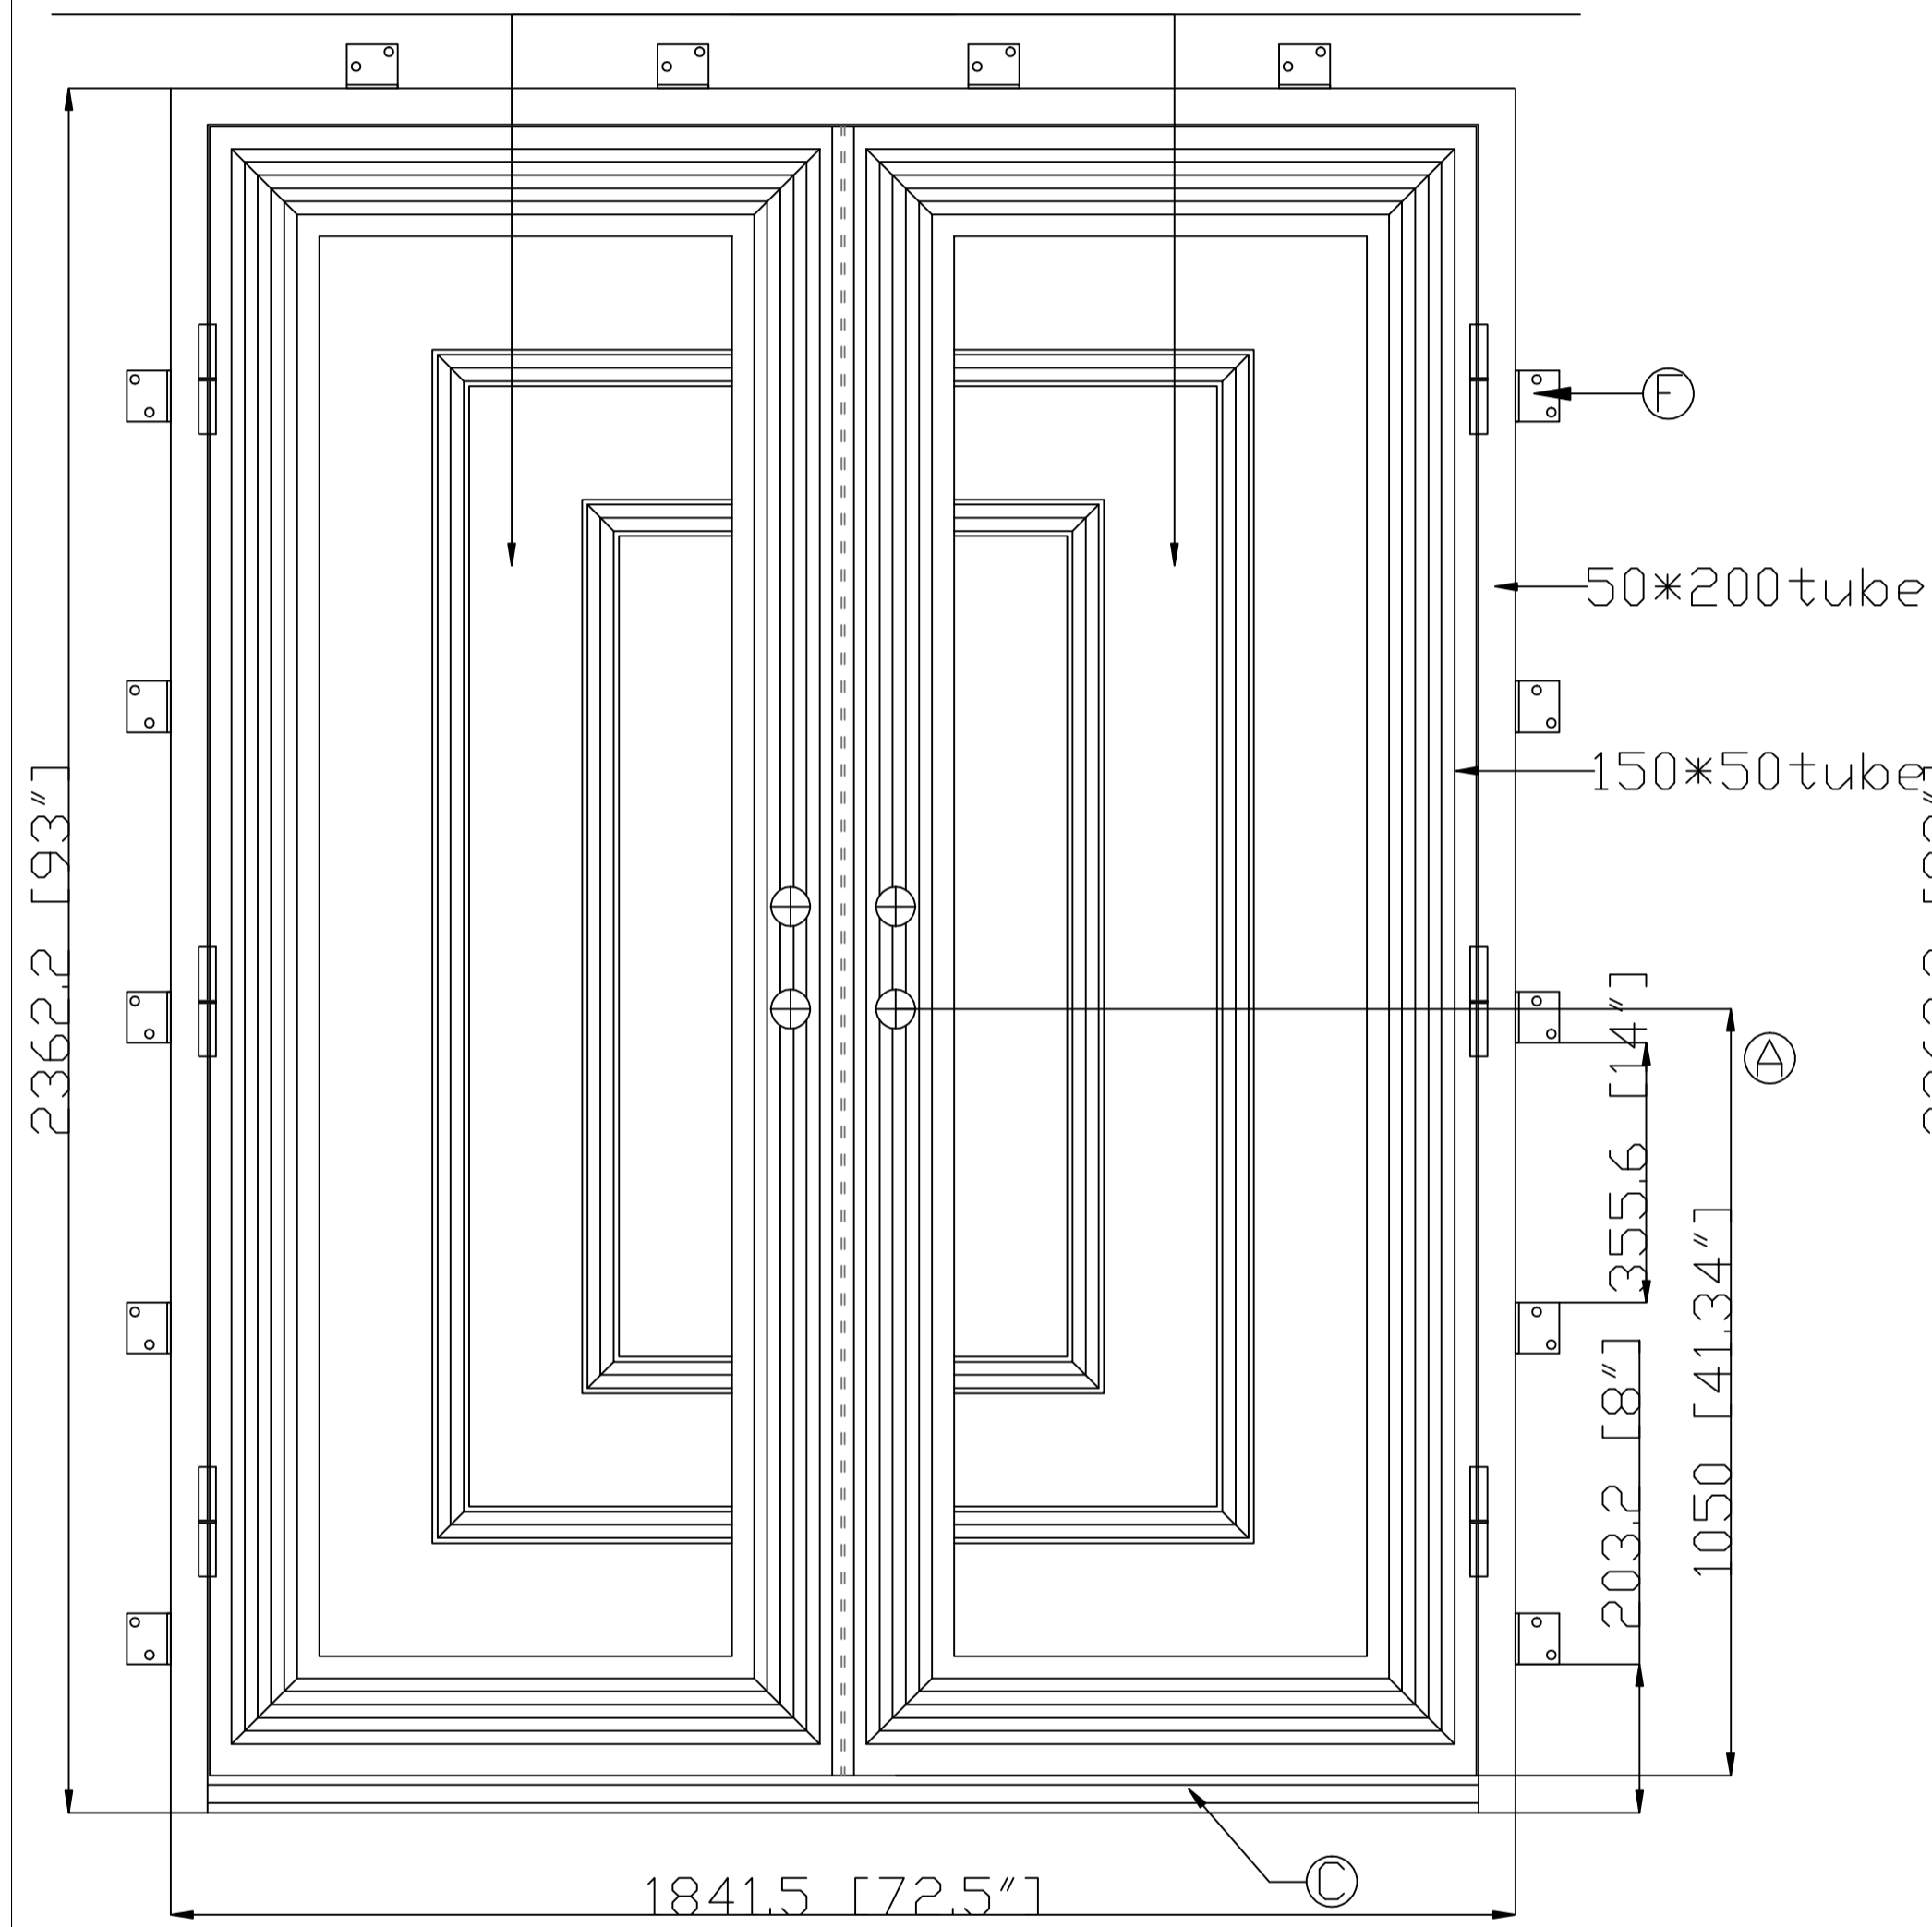

Q'TY:1SET

Window opens for cleaning and ventilation (D)

OUTSIDE

Window opens for cleaning and ventilation (D)

INSIDE

Mounting tabs

Ⓐ
Lock hole
Prepare
America
Standard
bored on Both
door
F 系列, 70MM 边心距

	NAME	Ron Berning-2 EL1022	Color	TBD	Accent color	None		CAD APPROVED BY CLIENT SIGNED _____
TEMPERED	DATE	Y2020.06.11 REV-A	GLASS	Impact glass: clear+TBD 抗台风玻璃	Rustproof type	spray zinc coating		
	Packing	iron cage			Thermal Barrier	<input type="checkbox"/> YES <input checked="" type="checkbox"/> NO		