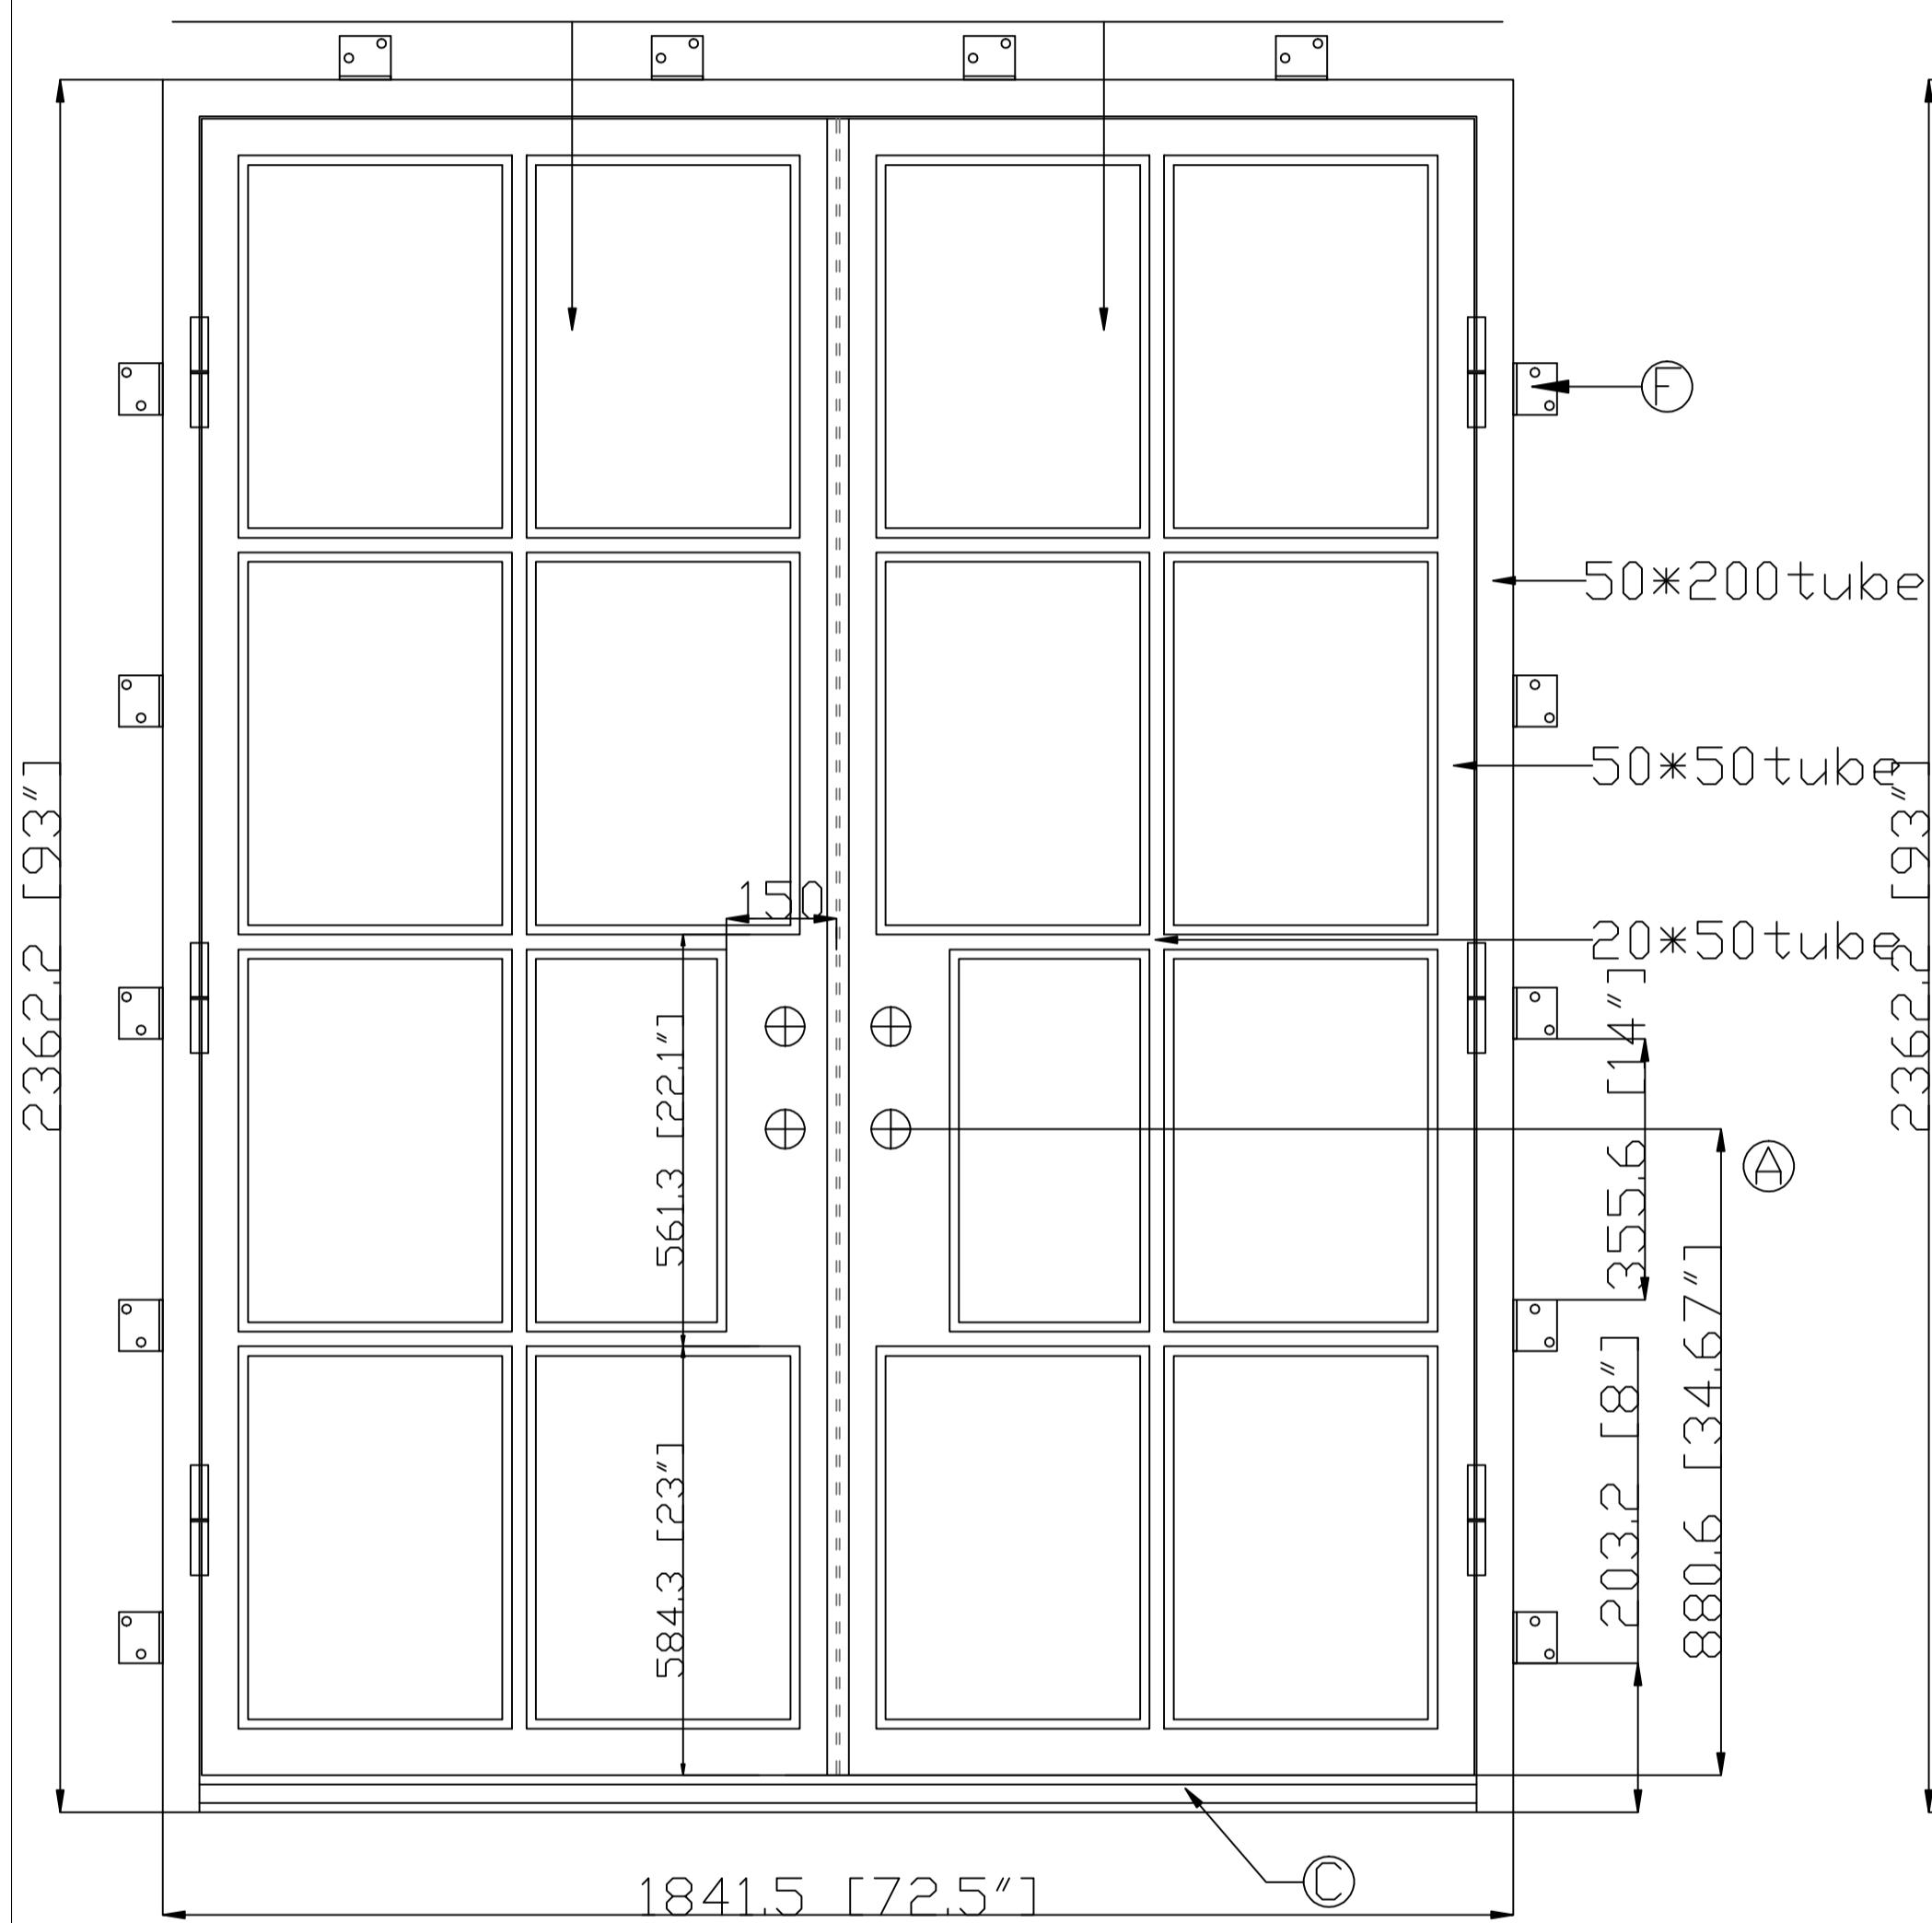

Q'TY:2SETS

GLASS FIXED

OUTSIDE

GLASS FIXED

INSIDE

Mounting tabs

Ⓐ Lock hole
Prepare
America
Standard
bored on Both
door
F 系列, 70MM 边心距

<p>TEMPERED</p>	NAME	Ron Berning-1 EL1022	Color	TBD	Accent color	None	<p>INSIDE LEFT HAND ACTIVE</p>	CAD APPROVED BY CLIENT SIGNED _____
	DATE	Y2020.06.11 REV-A	GLASS	Impact glass: clear+TBD 抗台风玻璃	Rustproof type	spray zinc coating		
	Packing	iron cage			Thermal Barrier	<input type="checkbox"/> YES <input checked="" type="checkbox"/> NO		