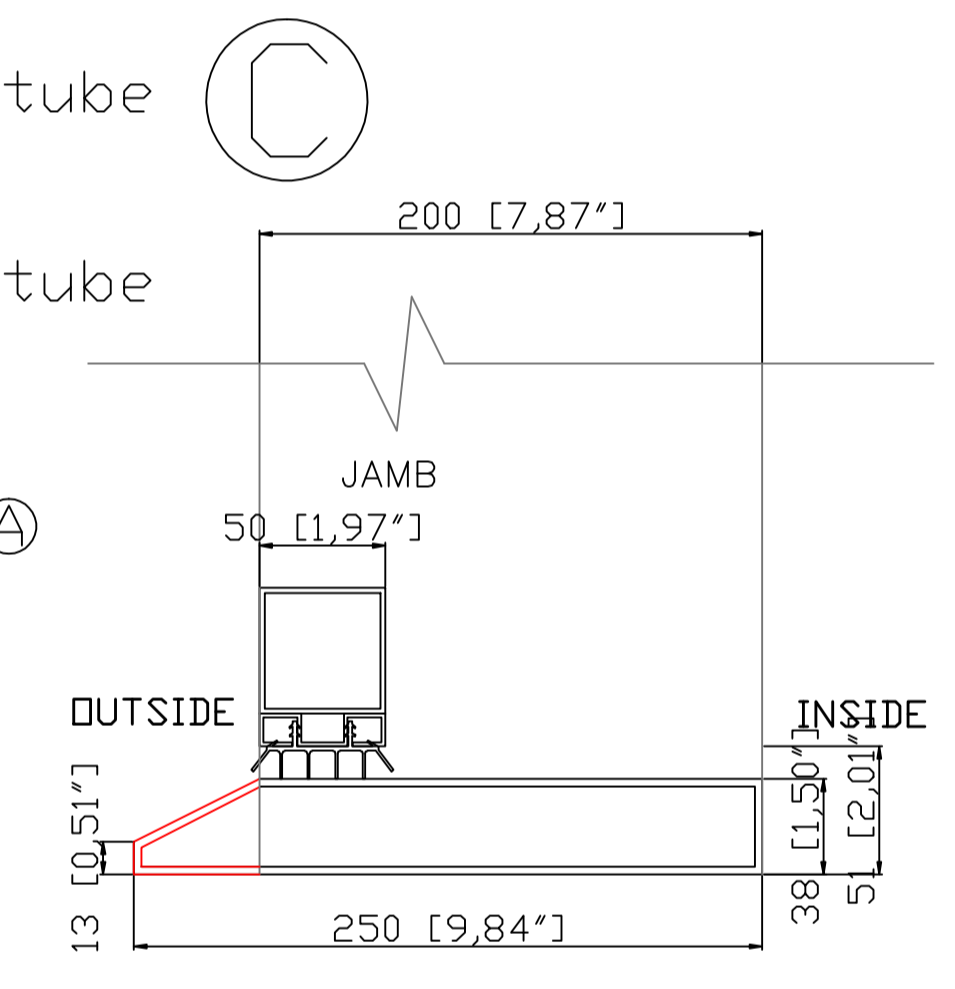

Q'TY:2SETS

GLASS FIXED

OUTSIDE

GLASS FIXED

INSIDE

Mounting tabs

Ⓐ Lock hole
Prepare
America
Standard
bored on Both
door
F 系列, 70MM 边心距

<p>TEMPERED</p>	NAME	Ron Berning-1 EL1022	Color	TBD	Accent color	None	<p>INSIDE LEFT HAND ACTIVE</p>	CAD APPROVED BY CLIENT SIGNED _____
	DATE	Y2020.06.11 REV-A	GLASS	Impact glass: clear+TBD 抗台风玻璃	Rustproof type	spray zinc coating		
	Packing	iron cage			Thermal Barrier	<input type="checkbox"/> YES <input checked="" type="checkbox"/> NO		