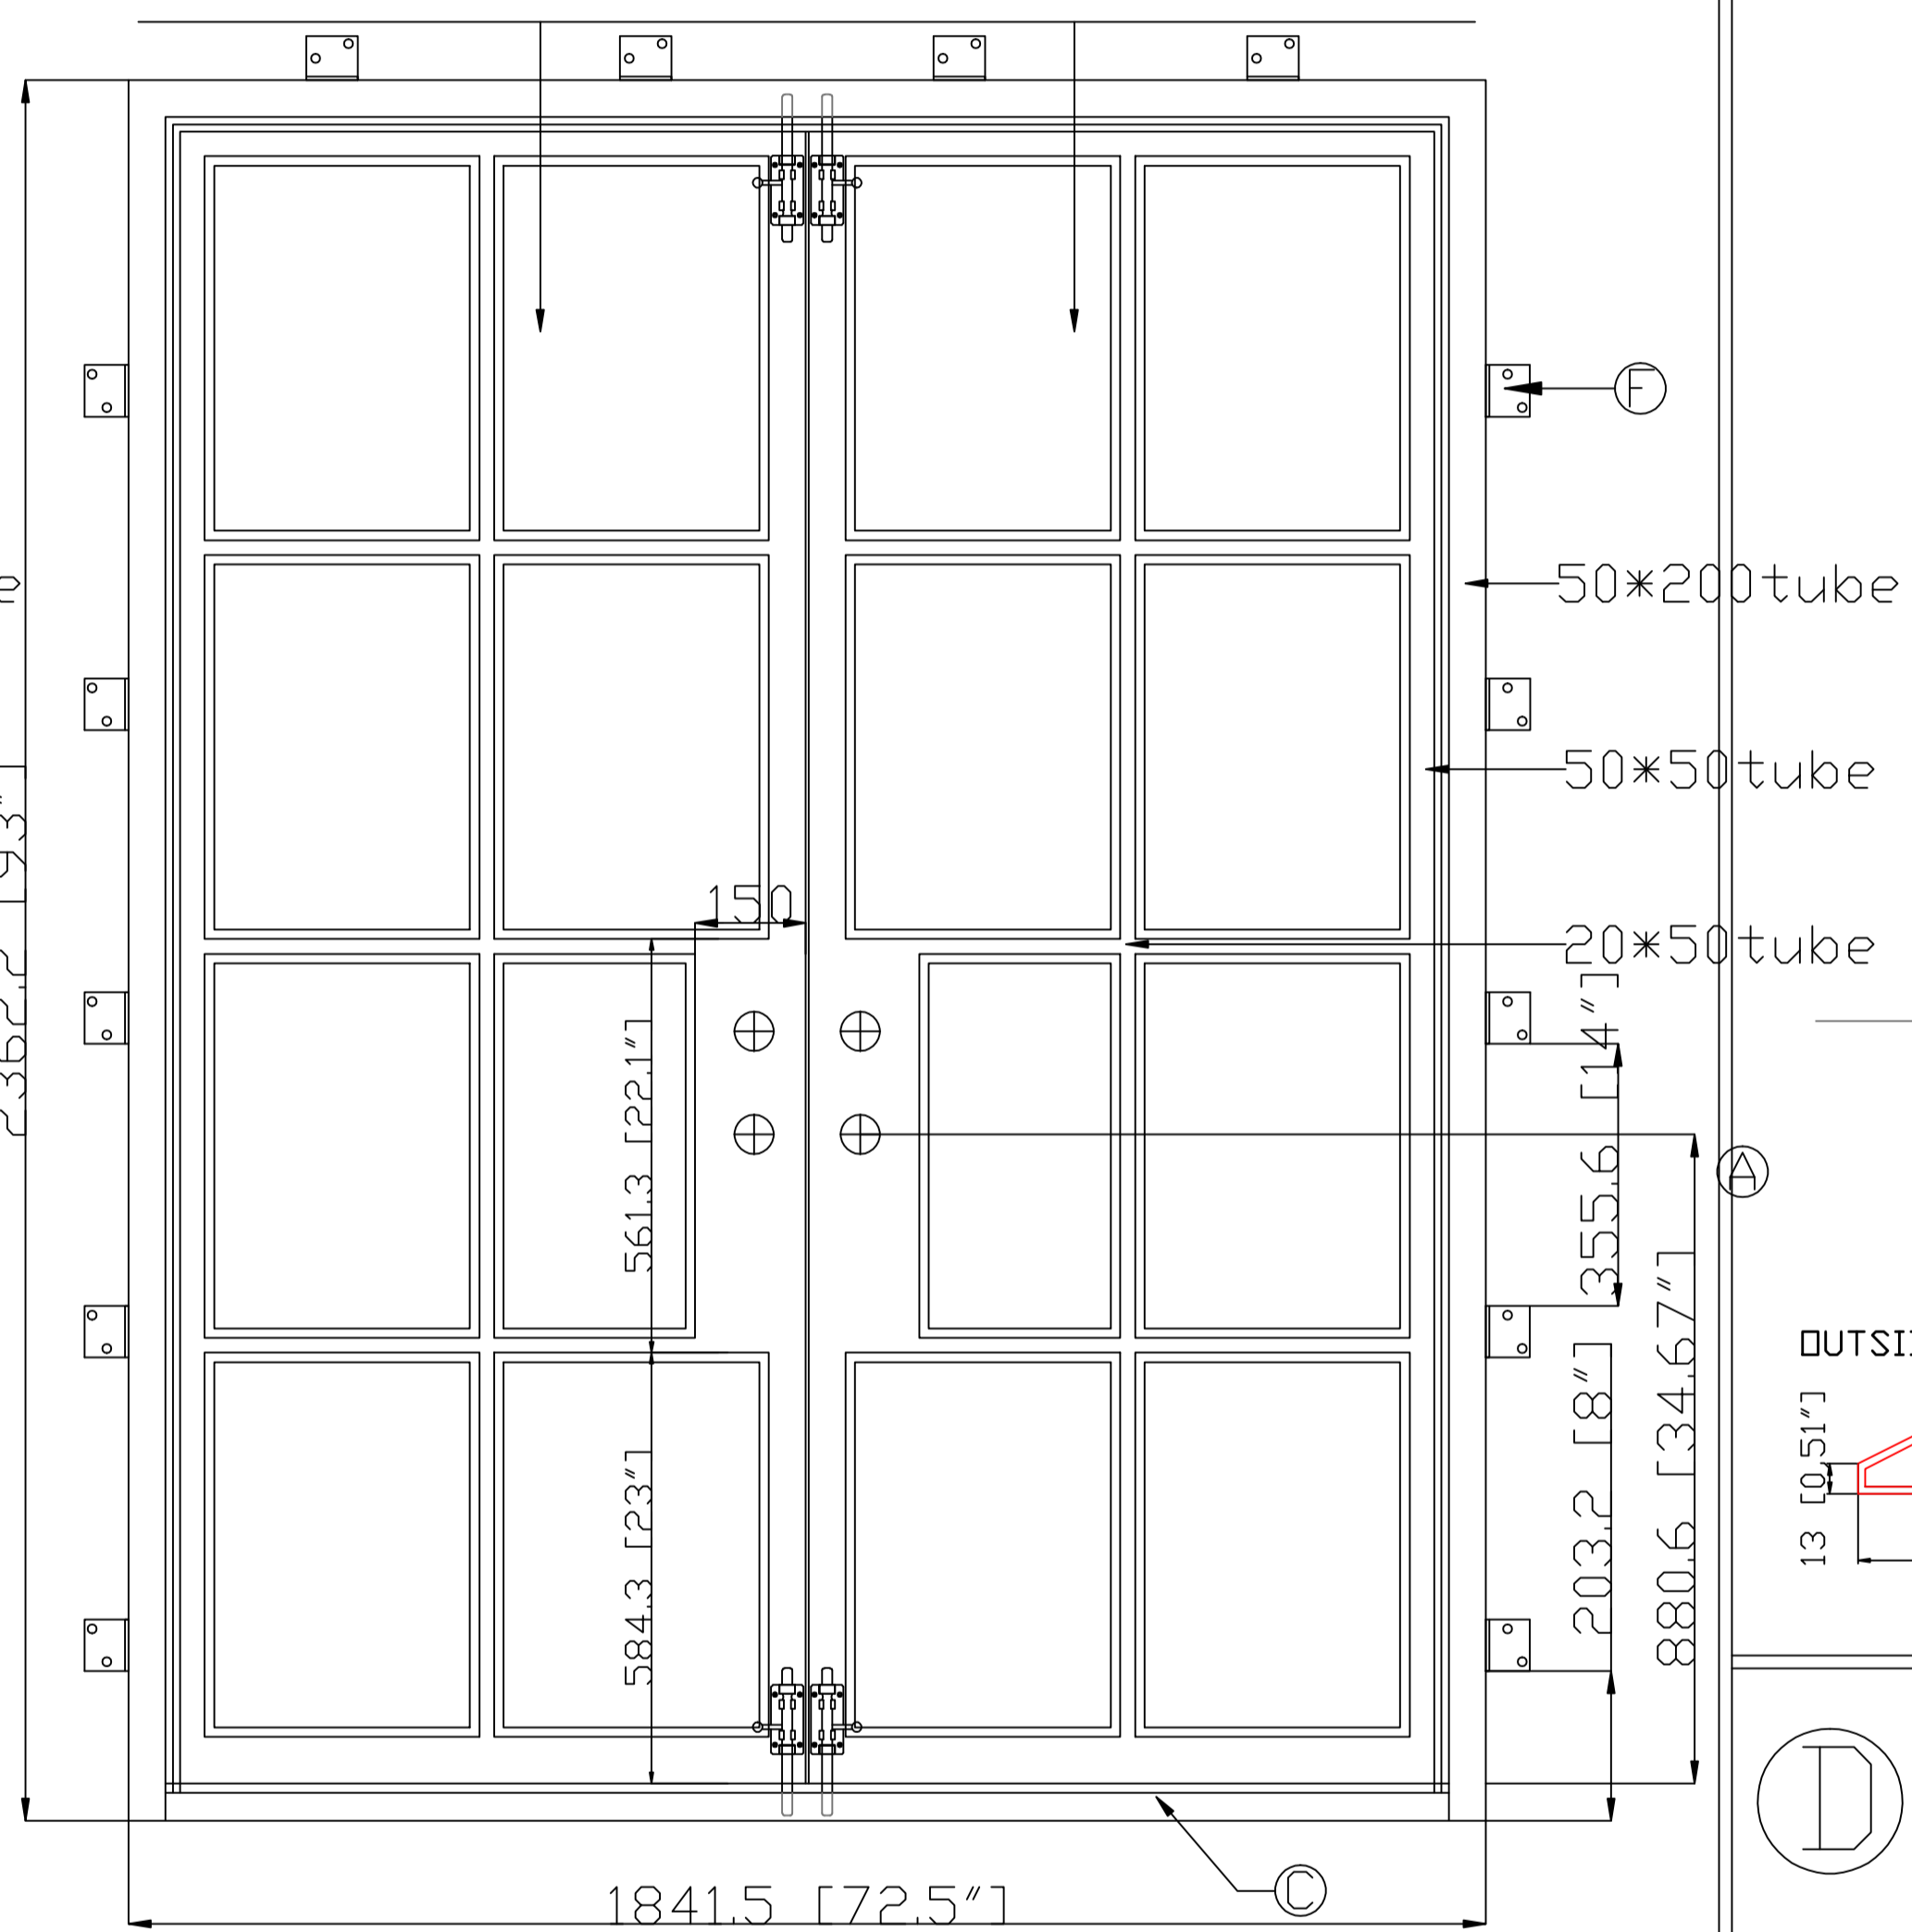

Q'TY:2SETS

GLASS FIXED

OUTSIDE

GLASS FIXED

INSIDE

Mounting tabs

Ⓐ Lock hole
Prepare
America
Standard
bored on Both
door
F 系列, 70MM 边心距

<p>TEMPERED</p>	NAME	Ron Berning-1 EL1022	Color	TBD	Accent color	None	<p>INSIDE LEFT HAND ACTIVE</p>	CAD APPROVED BY CLIENT SIGNED _____
	DATE	Y2020.06.11 REV-A	GLASS	Impact glass: clear+TBD 抗台风玻璃	Rustproof type	spray zinc coating		
	Packing	iron cage			Thermal Barrier	<input type="checkbox"/> YES <input checked="" type="checkbox"/> NO		