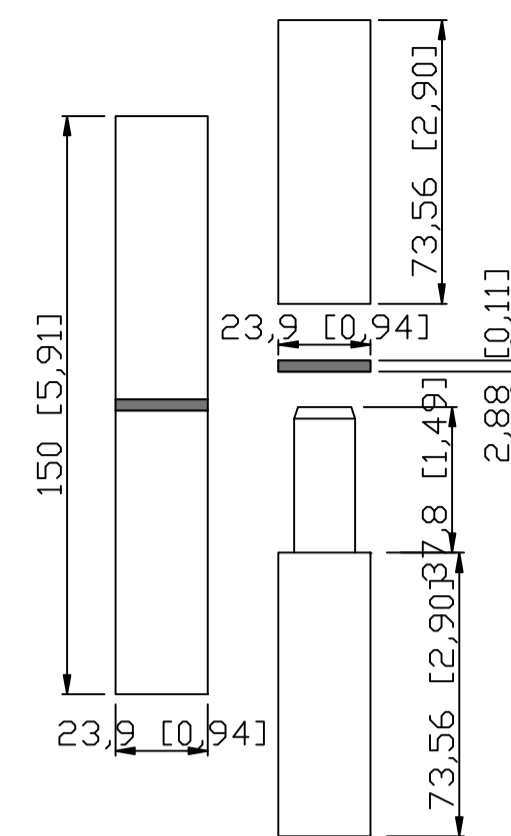

Q'TY:2SETS

GLASS FIXED

OUTSIDE

GLASS FIXED

INSIDE

Mounting tabs

Ⓐ Lock hole
Prepare
America
Standard
bored on Both
door
F 系列, 70MM 边心距

<p>TEMPERED</p>	NAME	Ron Berning-1 EL1022	Color	TBD	Accent color	None	<p>INSIDE LEFT HAND ACTIVE</p>	CAD APPROVED BY CLIENT SIGNED _____
	DATE	Y2020.06.11 REV-A	GLASS	Impact glass: clear+TBD 抗台风玻璃	Rustproof type	spray zinc coating		
	Packing	iron cage			Thermal Barrier	<input type="checkbox"/> YES <input checked="" type="checkbox"/> NO		