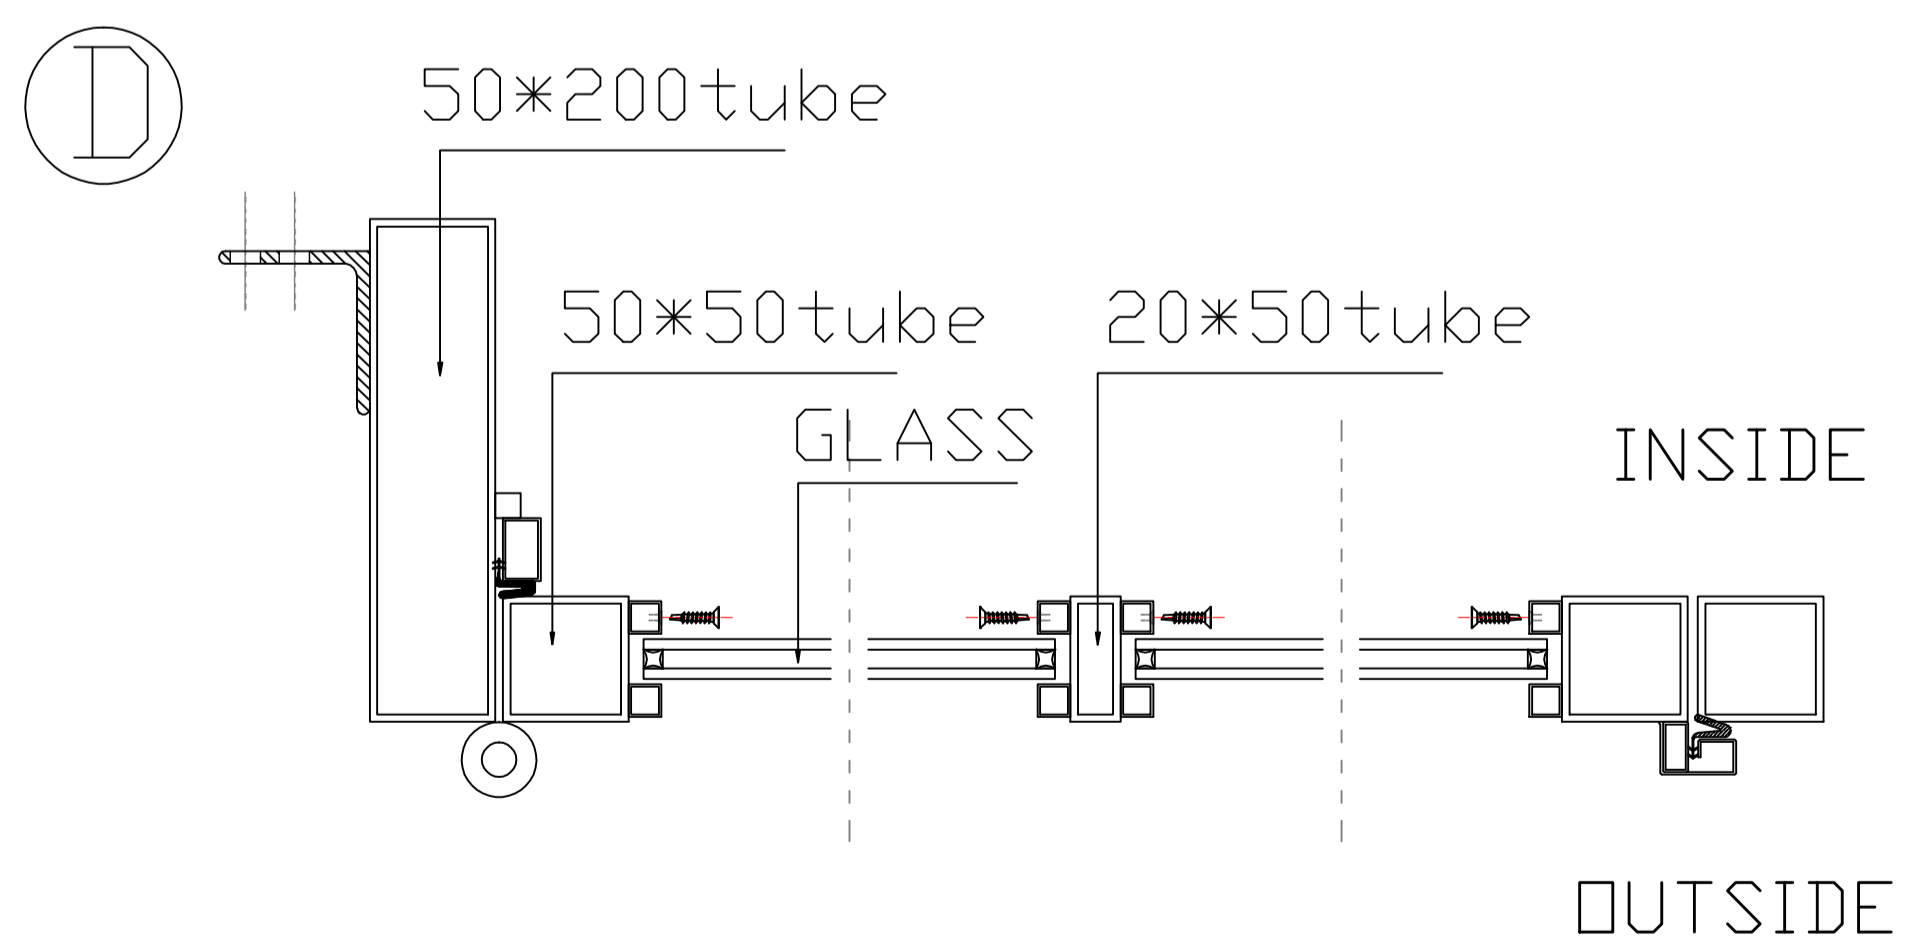

Q'TY:2SETS

GLASS FIXED

OUTSIDE

GLASS FIXED

INSIDE

Mounting tabs

Ⓐ Lock hole
Prepare
America
Standard
bored on Both
door
F 系列, 70MM 边心距

<p>TEMPERED</p>	NAME	Ron Berning-1 EL1022	Color	TBD	Accent color	None	<p>INSIDE LEFT HAND ACTIVE</p>	CAD APPROVED BY CLIENT SIGNED _____
	DATE	Y2020.06.11 REV-A	GLASS	Impact glass: clear+TBD 抗台风玻璃	Rustproof type	spray zinc coating		
	Packing	iron cage			Thermal Barrier	<input type="checkbox"/> YES <input checked="" type="checkbox"/> NO		