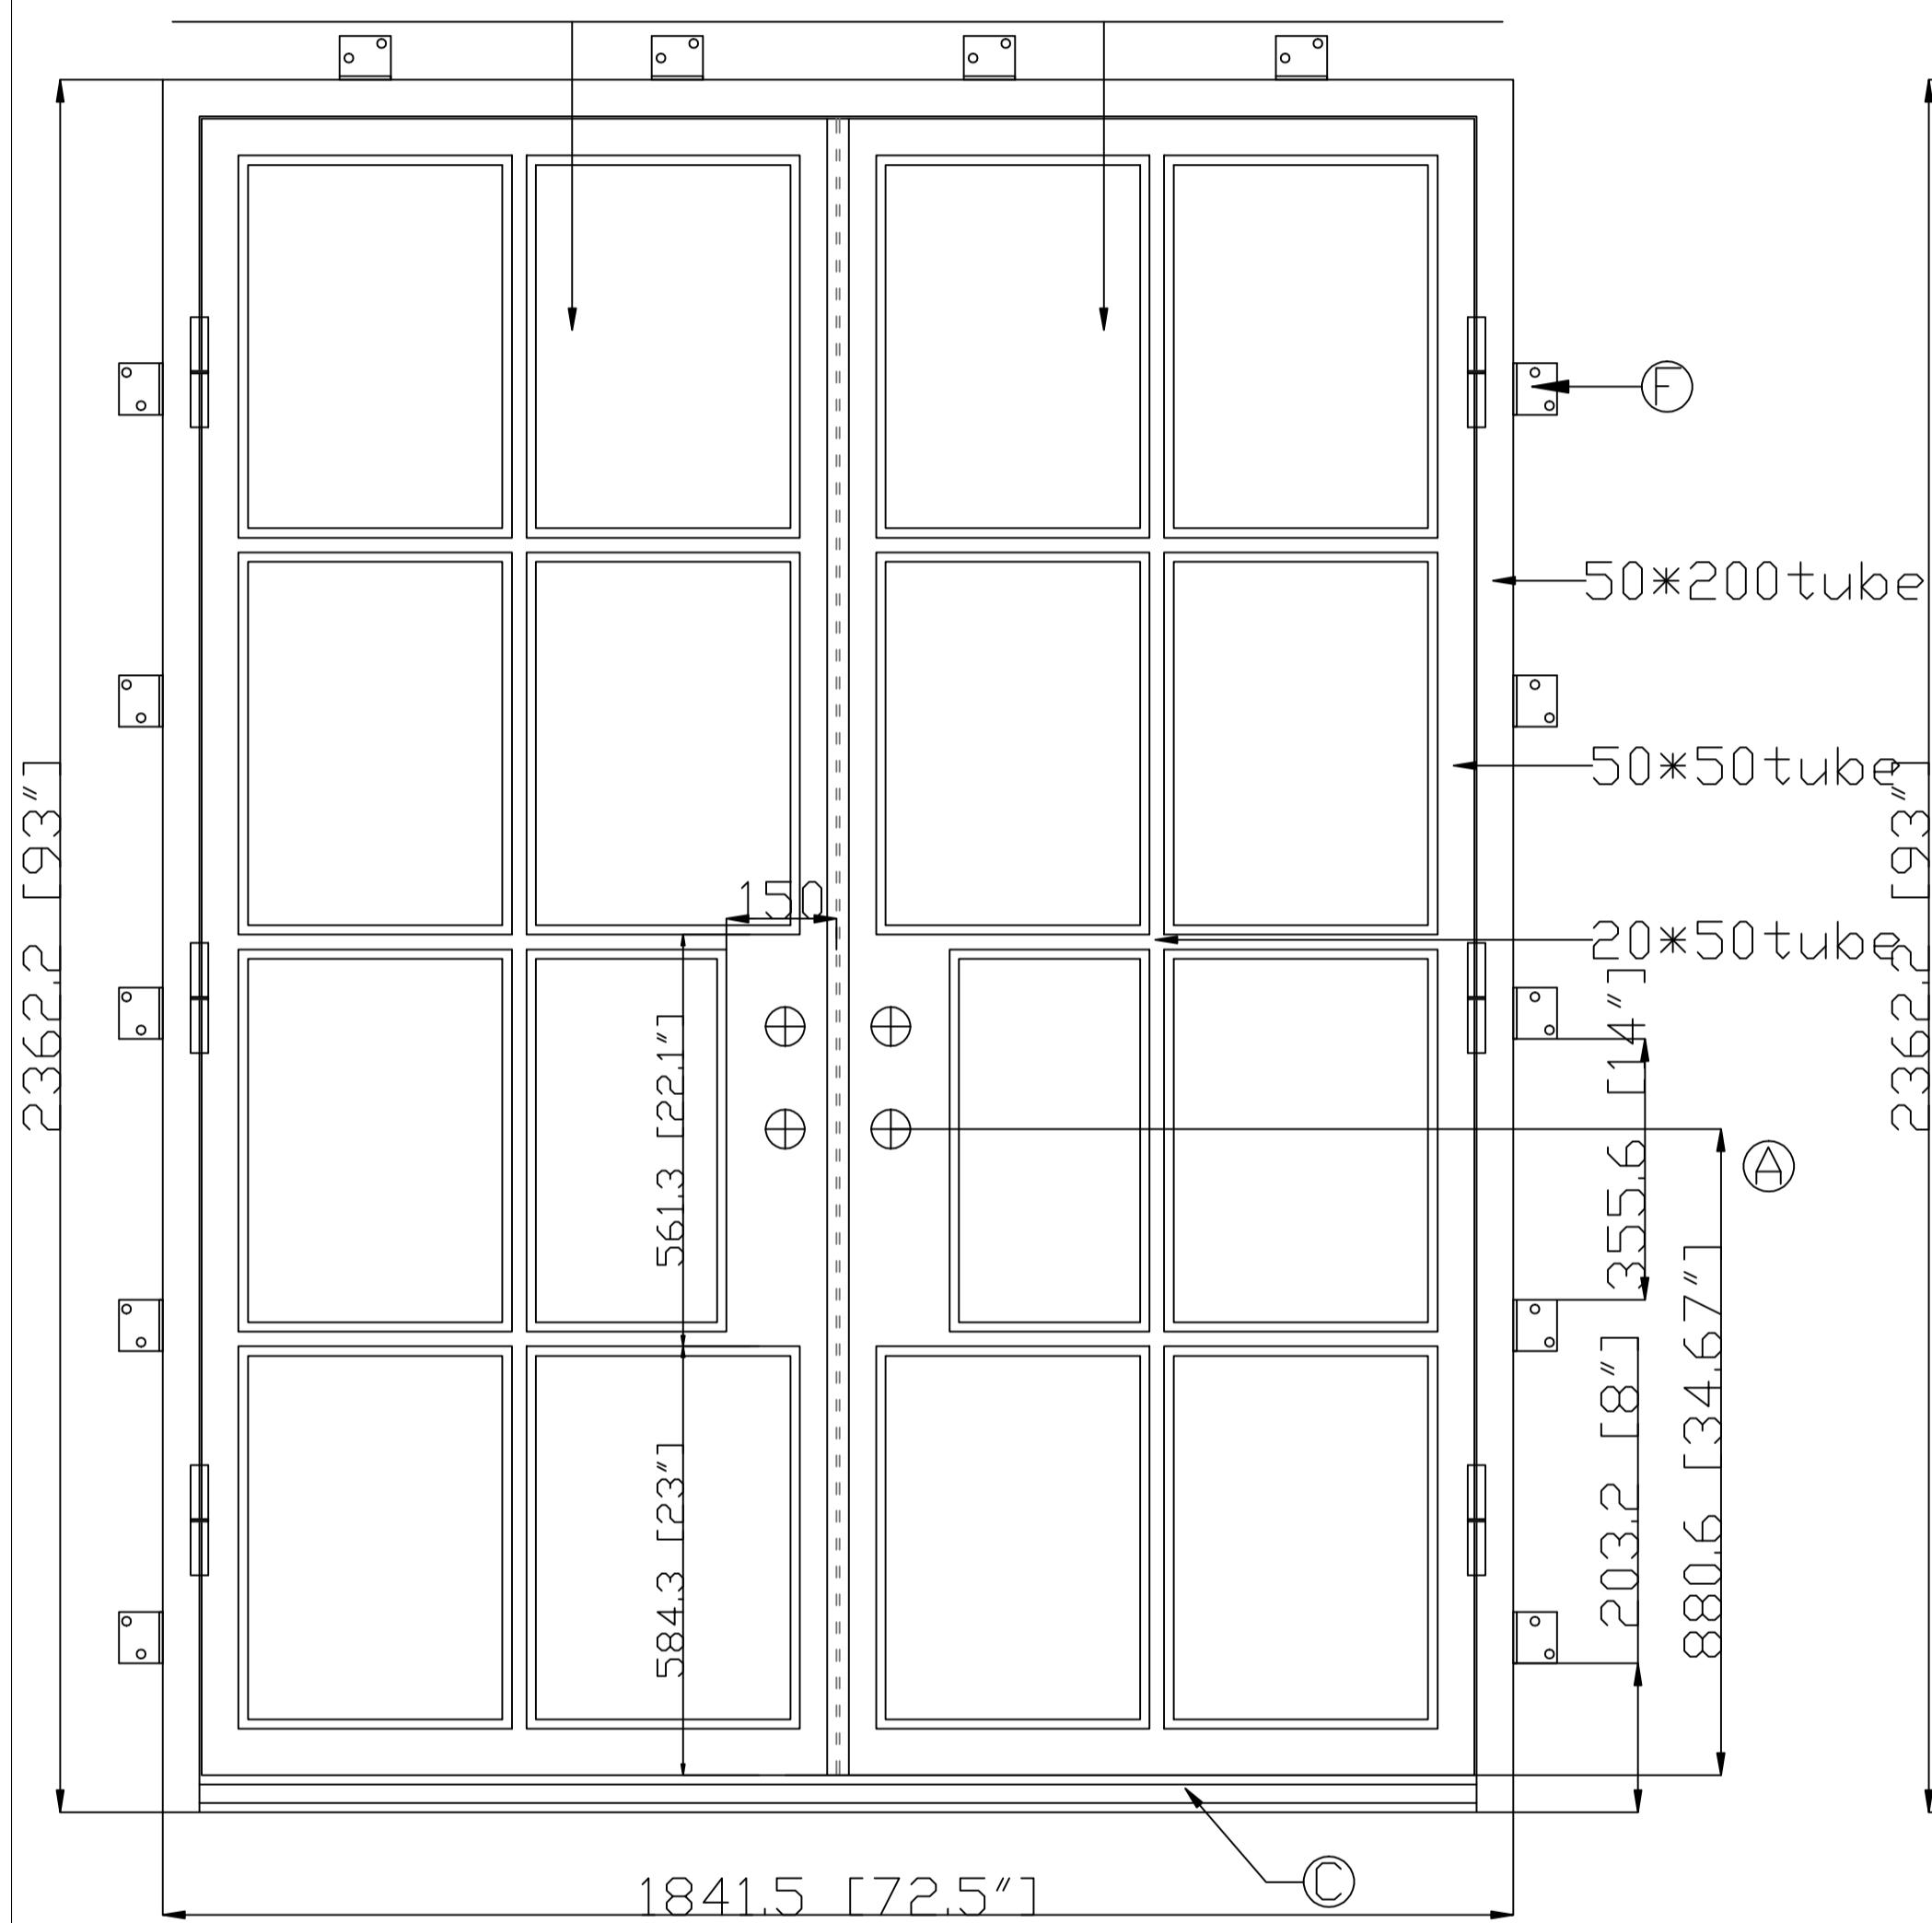

Q'TY:2SETS

GLASS FIXED

OUTSIDE

GLASS FIXED

INSIDE

Mounting tabs

Ⓐ Lock hole Prepare America Standard bored on Both door F系列, 70MM 边心距

<p>TEMPERED</p>	NAME	Ron Berning-1 EL1022	Color	TBD	Accent color	None	<p>INSIDE LEFT HAND ACTIVE</p>	CAD APPROVED BY CLIENT  SIGNED _____
	DATE	Y2020.06.11 REV-A	GLASS	Impact glass: clear+TBD 抗台风玻璃	Rustproof type	spray zinc coating		
	Packing	iron cage			Thermal Barrier	<input type="checkbox"/> YES <input checked="" type="checkbox"/> NO		