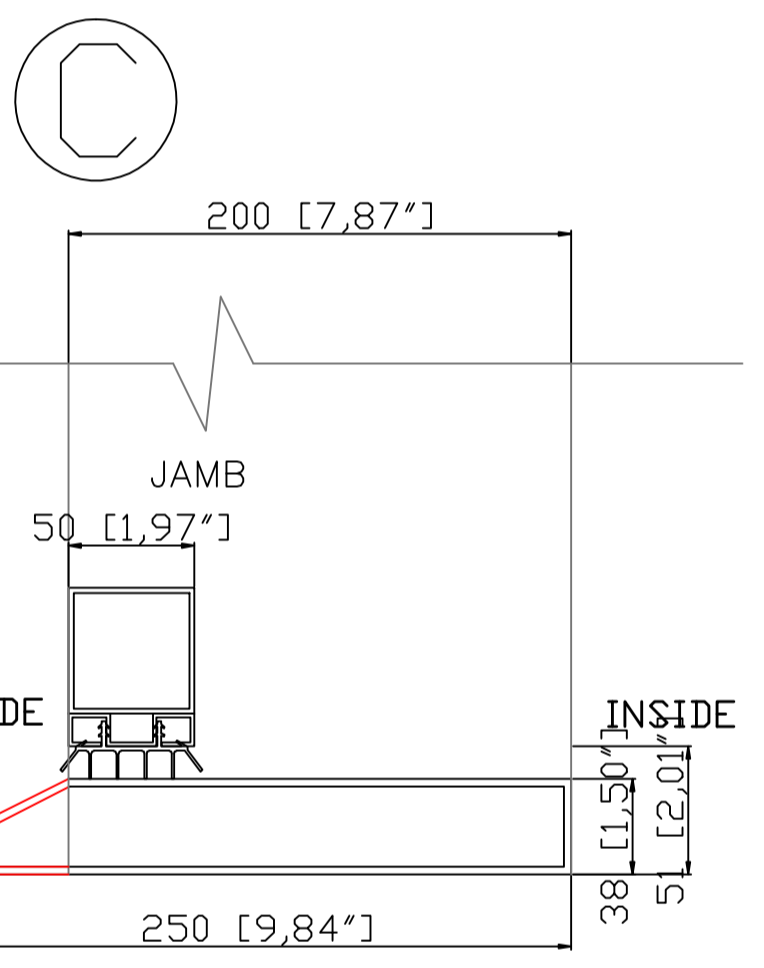

Q'TY:2SETS

GLASS FIXED

OUTSIDE

GLASS FIXED

INSIDE

Mounting tabs

Ⓐ Lock hole Prepare America Standard bored on Both door F系列, 70MM 边心距

<p>TEMPERED</p>	NAME	Ron Berning-1 EL1022	Color	TBD	Accent color	None	<p>INSIDE LEFT HAND ACTIVE</p>	CAD APPROVED BY CLIENT  SIGNED _____
	DATE	Y2020.06.11 REV-A	GLASS	Impact glass: clear+TBD 抗台风玻璃	Rustproof type	spray zinc coating		
	Packing	iron cage			Thermal Barrier	<input type="checkbox"/> YES <input checked="" type="checkbox"/> NO		