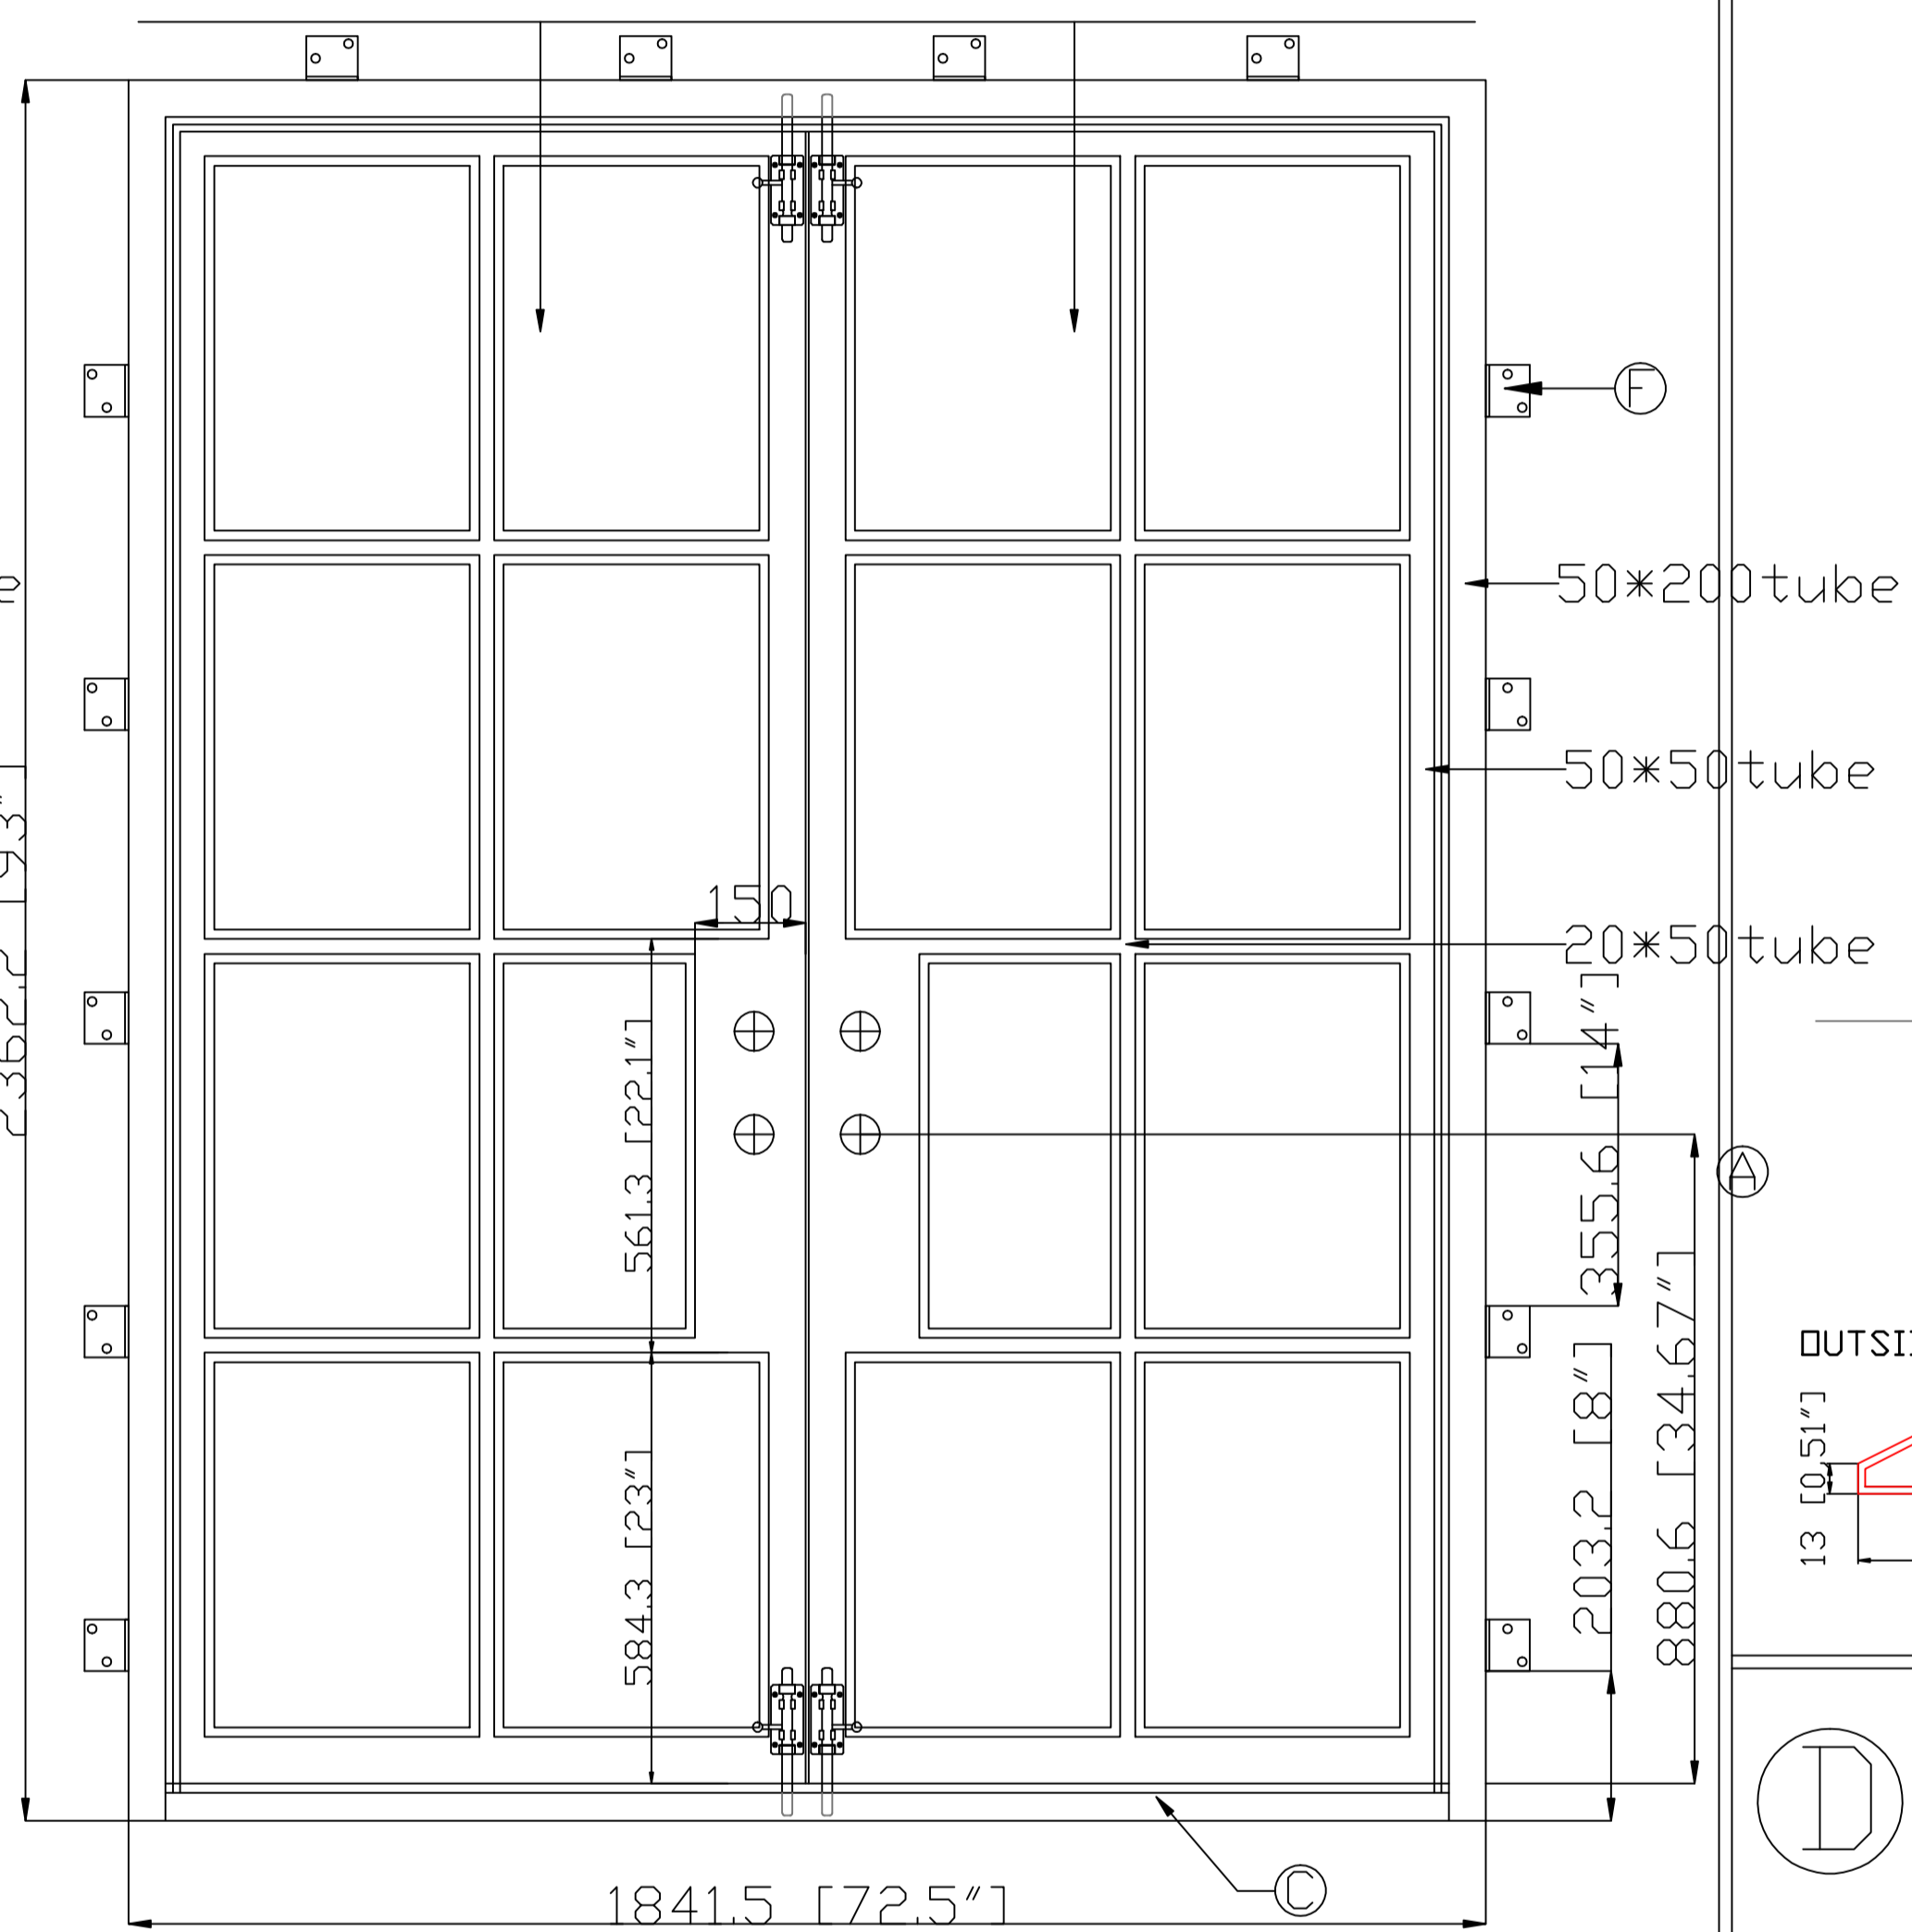

Q'TY:2SETS

GLASS FIXED

OUTSIDE

GLASS FIXED

INSIDE

Mounting tabs

Ⓐ Lock hole Prepare America Standard bored on Both door F系列, 70MM 边心距

<p>TEMPERED</p>	NAME	Ron Berning-1 EL1022	Color	TBD	Accent color	None	<p>INSIDE LEFT HAND ACTIVE</p>	CAD APPROVED BY CLIENT  SIGNED _____
	DATE	Y2020.06.11 REV-A	GLASS	Impact glass: clear+TBD 抗台风玻璃	Rustproof type	spray zinc coating		
	Packing	iron cage			Thermal Barrier	<input type="checkbox"/> YES <input checked="" type="checkbox"/> NO		