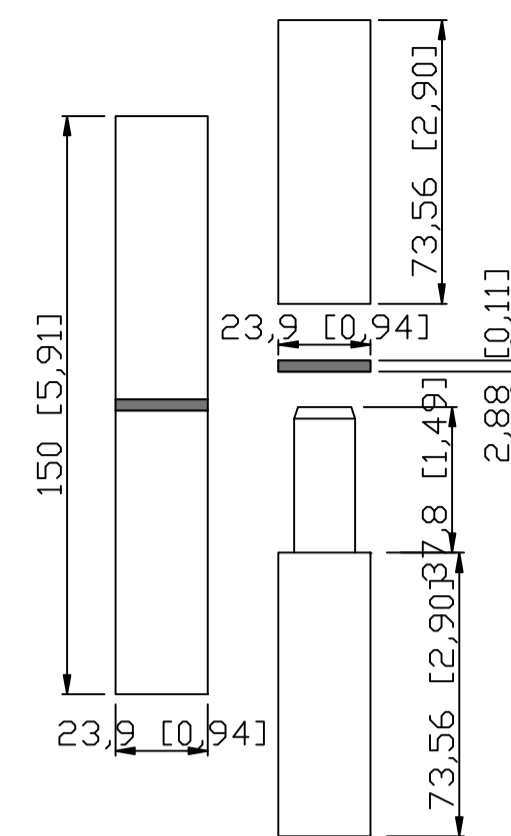

Q'TY:2SETS

GLASS FIXED

OUTSIDE

GLASS FIXED

INSIDE

Mounting tabs

Ⓐ Lock hole Prepare America Standard bored on Both door F系列, 70MM 边心距

<p>TEMPERED</p>	NAME	Ron Berning-1 EL1022	Color	TBD	Accent color	None	<p>INSIDE LEFT HAND ACTIVE</p>	CAD APPROVED BY CLIENT  SIGNED _____
	DATE	Y2020.06.11 REV-A	GLASS	Impact glass: clear+TBD 抗台风玻璃	Rustproof type	spray zinc coating		
	Packing	iron cage			Thermal Barrier	<input type="checkbox"/> YES <input checked="" type="checkbox"/> NO		