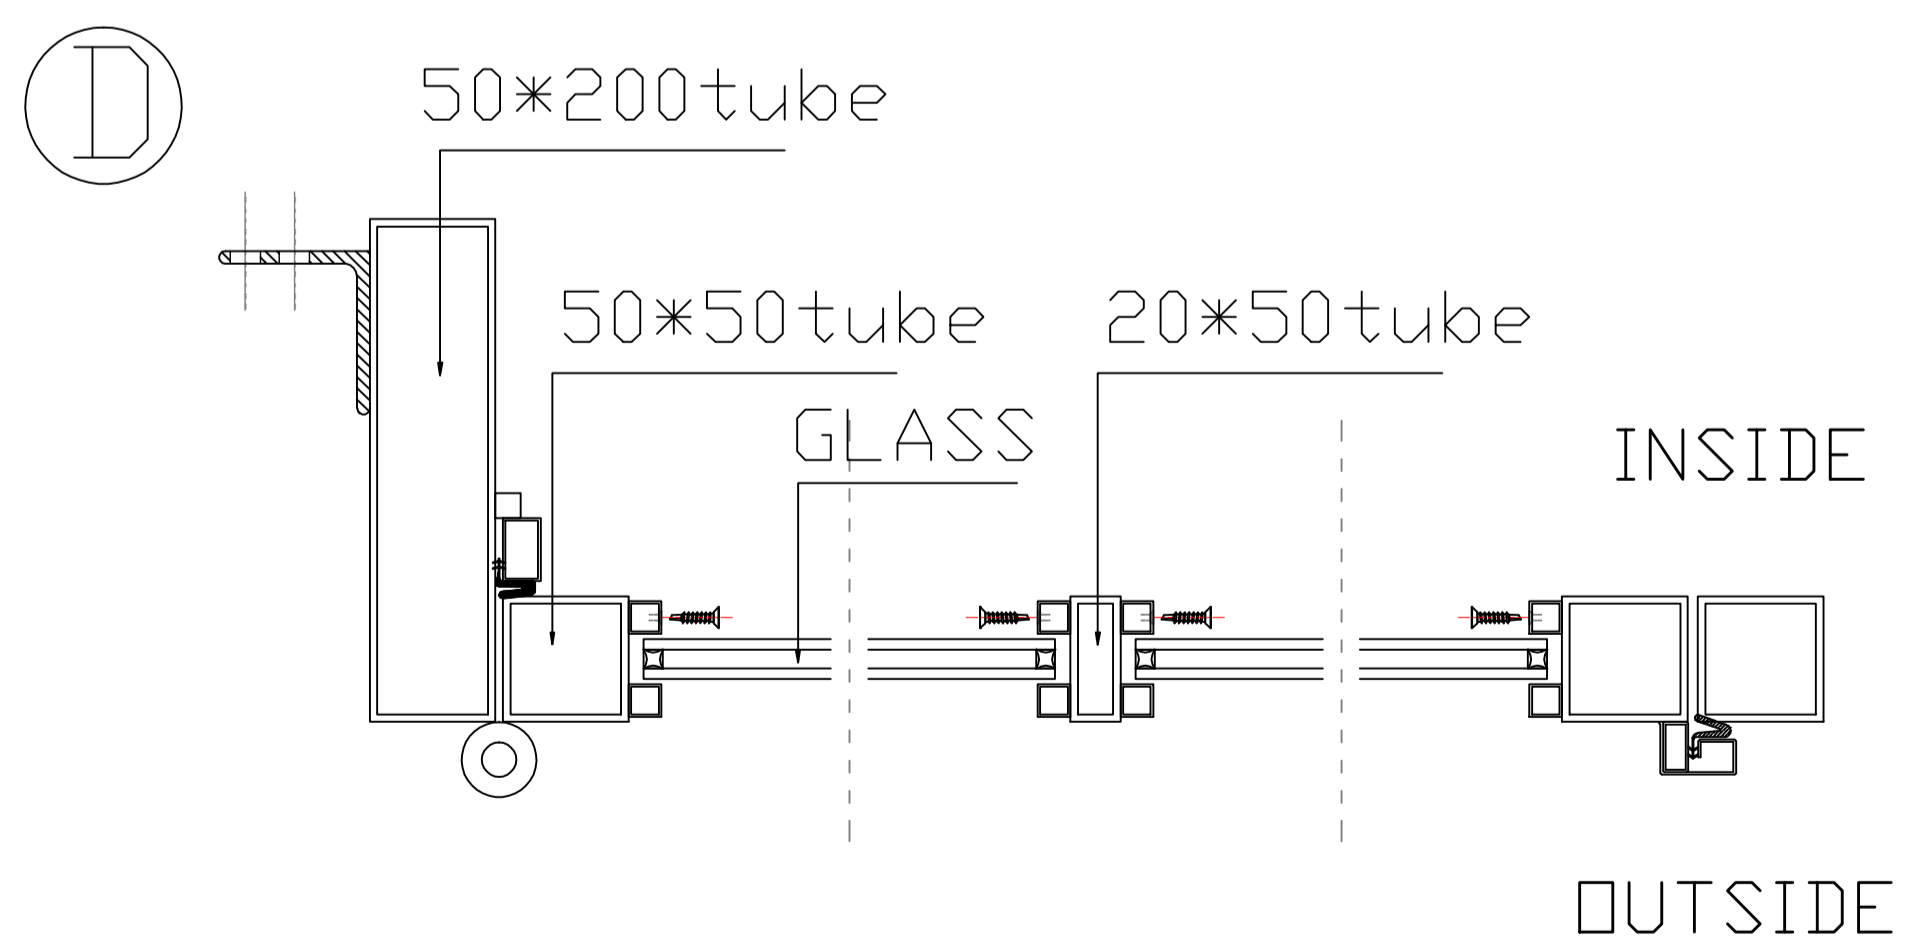

Q'TY:2SETS

GLASS FIXED

OUTSIDE

GLASS FIXED

INSIDE

Mounting tabs

Ⓐ Lock hole Prepare America Standard bored on Both door F系列, 70MM 边心距

<p>TEMPERED</p>	NAME	Ron Berning-1 EL1022	Color	TBD	Accent color	None	<p>INSIDE LEFT HAND ACTIVE</p>	CAD APPROVED BY CLIENT  SIGNED _____
	DATE	Y2020.06.11 REV-A	GLASS	Impact glass: clear+TBD 抗台风玻璃	Rustproof type	spray zinc coating		
	Packing	iron cage			Thermal Barrier	<input type="checkbox"/> YES <input checked="" type="checkbox"/> NO		