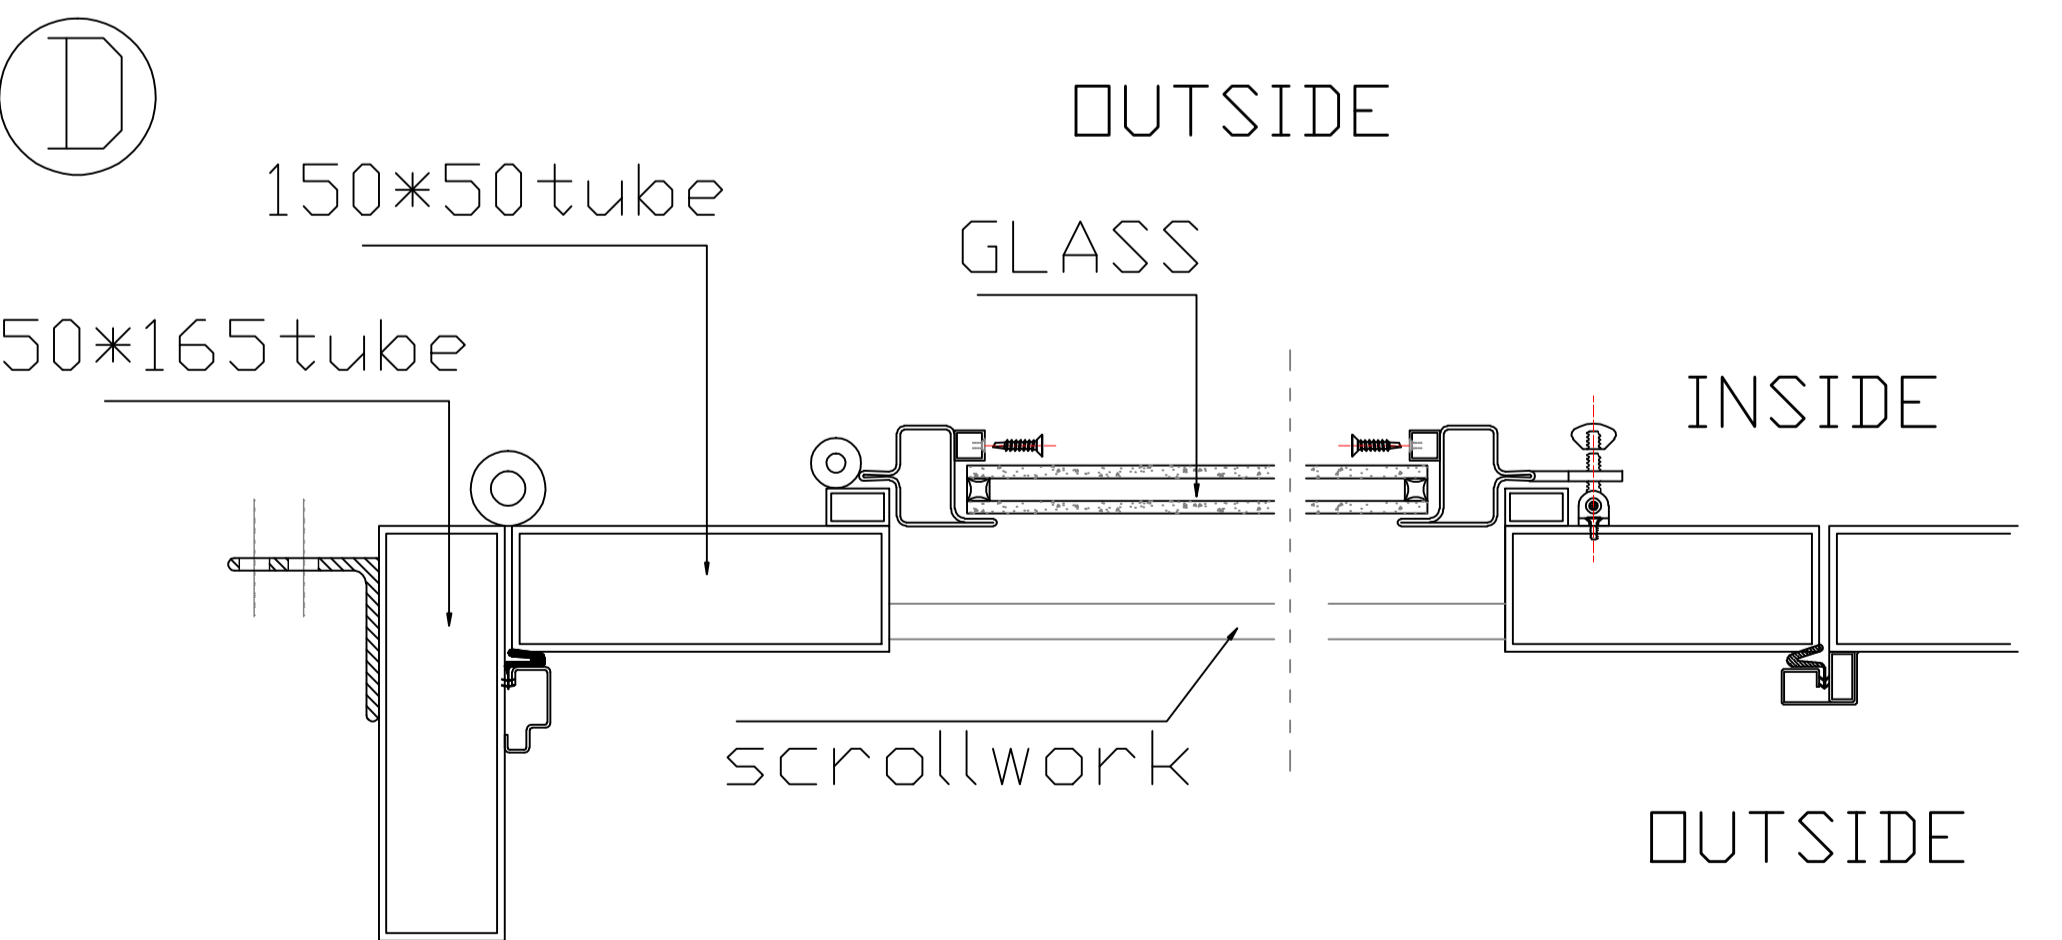

OUTSIDE

INSIDE

Mounting tabs

Ⓐ Lock hole prepare dead blot only on active door  
在主门上开单个锁孔  
iron pulls handle and roller catches need  
需要铁艺把手, 和门碰。H4

	NAME	Alex Kiriakies EL972	Color	05oil rubbed bronze	Accent color	None	左开 INSIDE LEFT HAND ACTIVE	CAD APPROVED BY CLIENT  SIGNED _____
	DATE	2020.10.06 REV-C	GLASS	Impact glass:	Rustproof type	spray zinc coating		
	Packing	iron cage		Clear+Clear 抗台风玻璃	Thermal Barrier	<input type="checkbox"/> YES <input checked="" type="checkbox"/> NO		