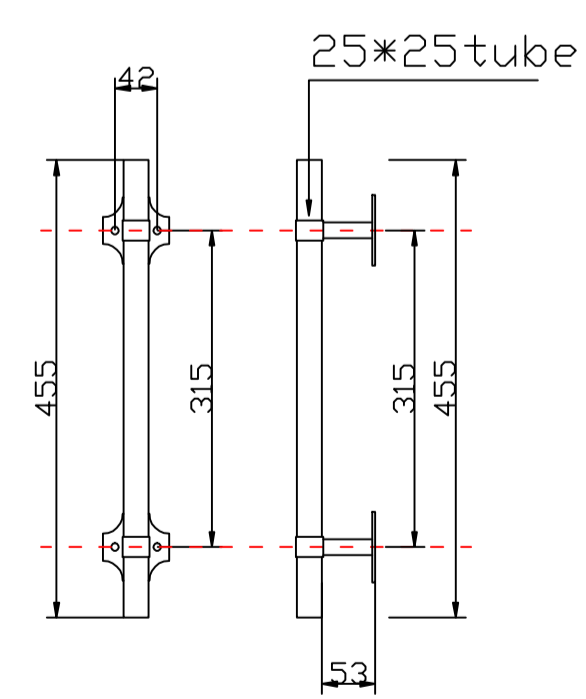

OUTSIDE

INSIDE

Mounting tabs

Ⓐ Lock hole prepare dead blot only on active door  
在主门上开单个锁孔  
iron pulls handle and roller catches need  
需要铁艺把手, 和门碰。H4

	NAME	Alex Kiriakies EL972	Color	05oil rubbed bronze	Accent color	None	左开 INSIDE LEFT HAND ACTIVE	CAD APPROVED BY CLIENT  SIGNED _____
	DATE	2020.10.06 REV-C	GLASS	Impact glass:	Rustproof type	spray zinc coating		
	Packing	iron cage		Clear+Clear 抗台风玻璃	Thermal Barrier	<input type="checkbox"/> YES <input checked="" type="checkbox"/> NO		