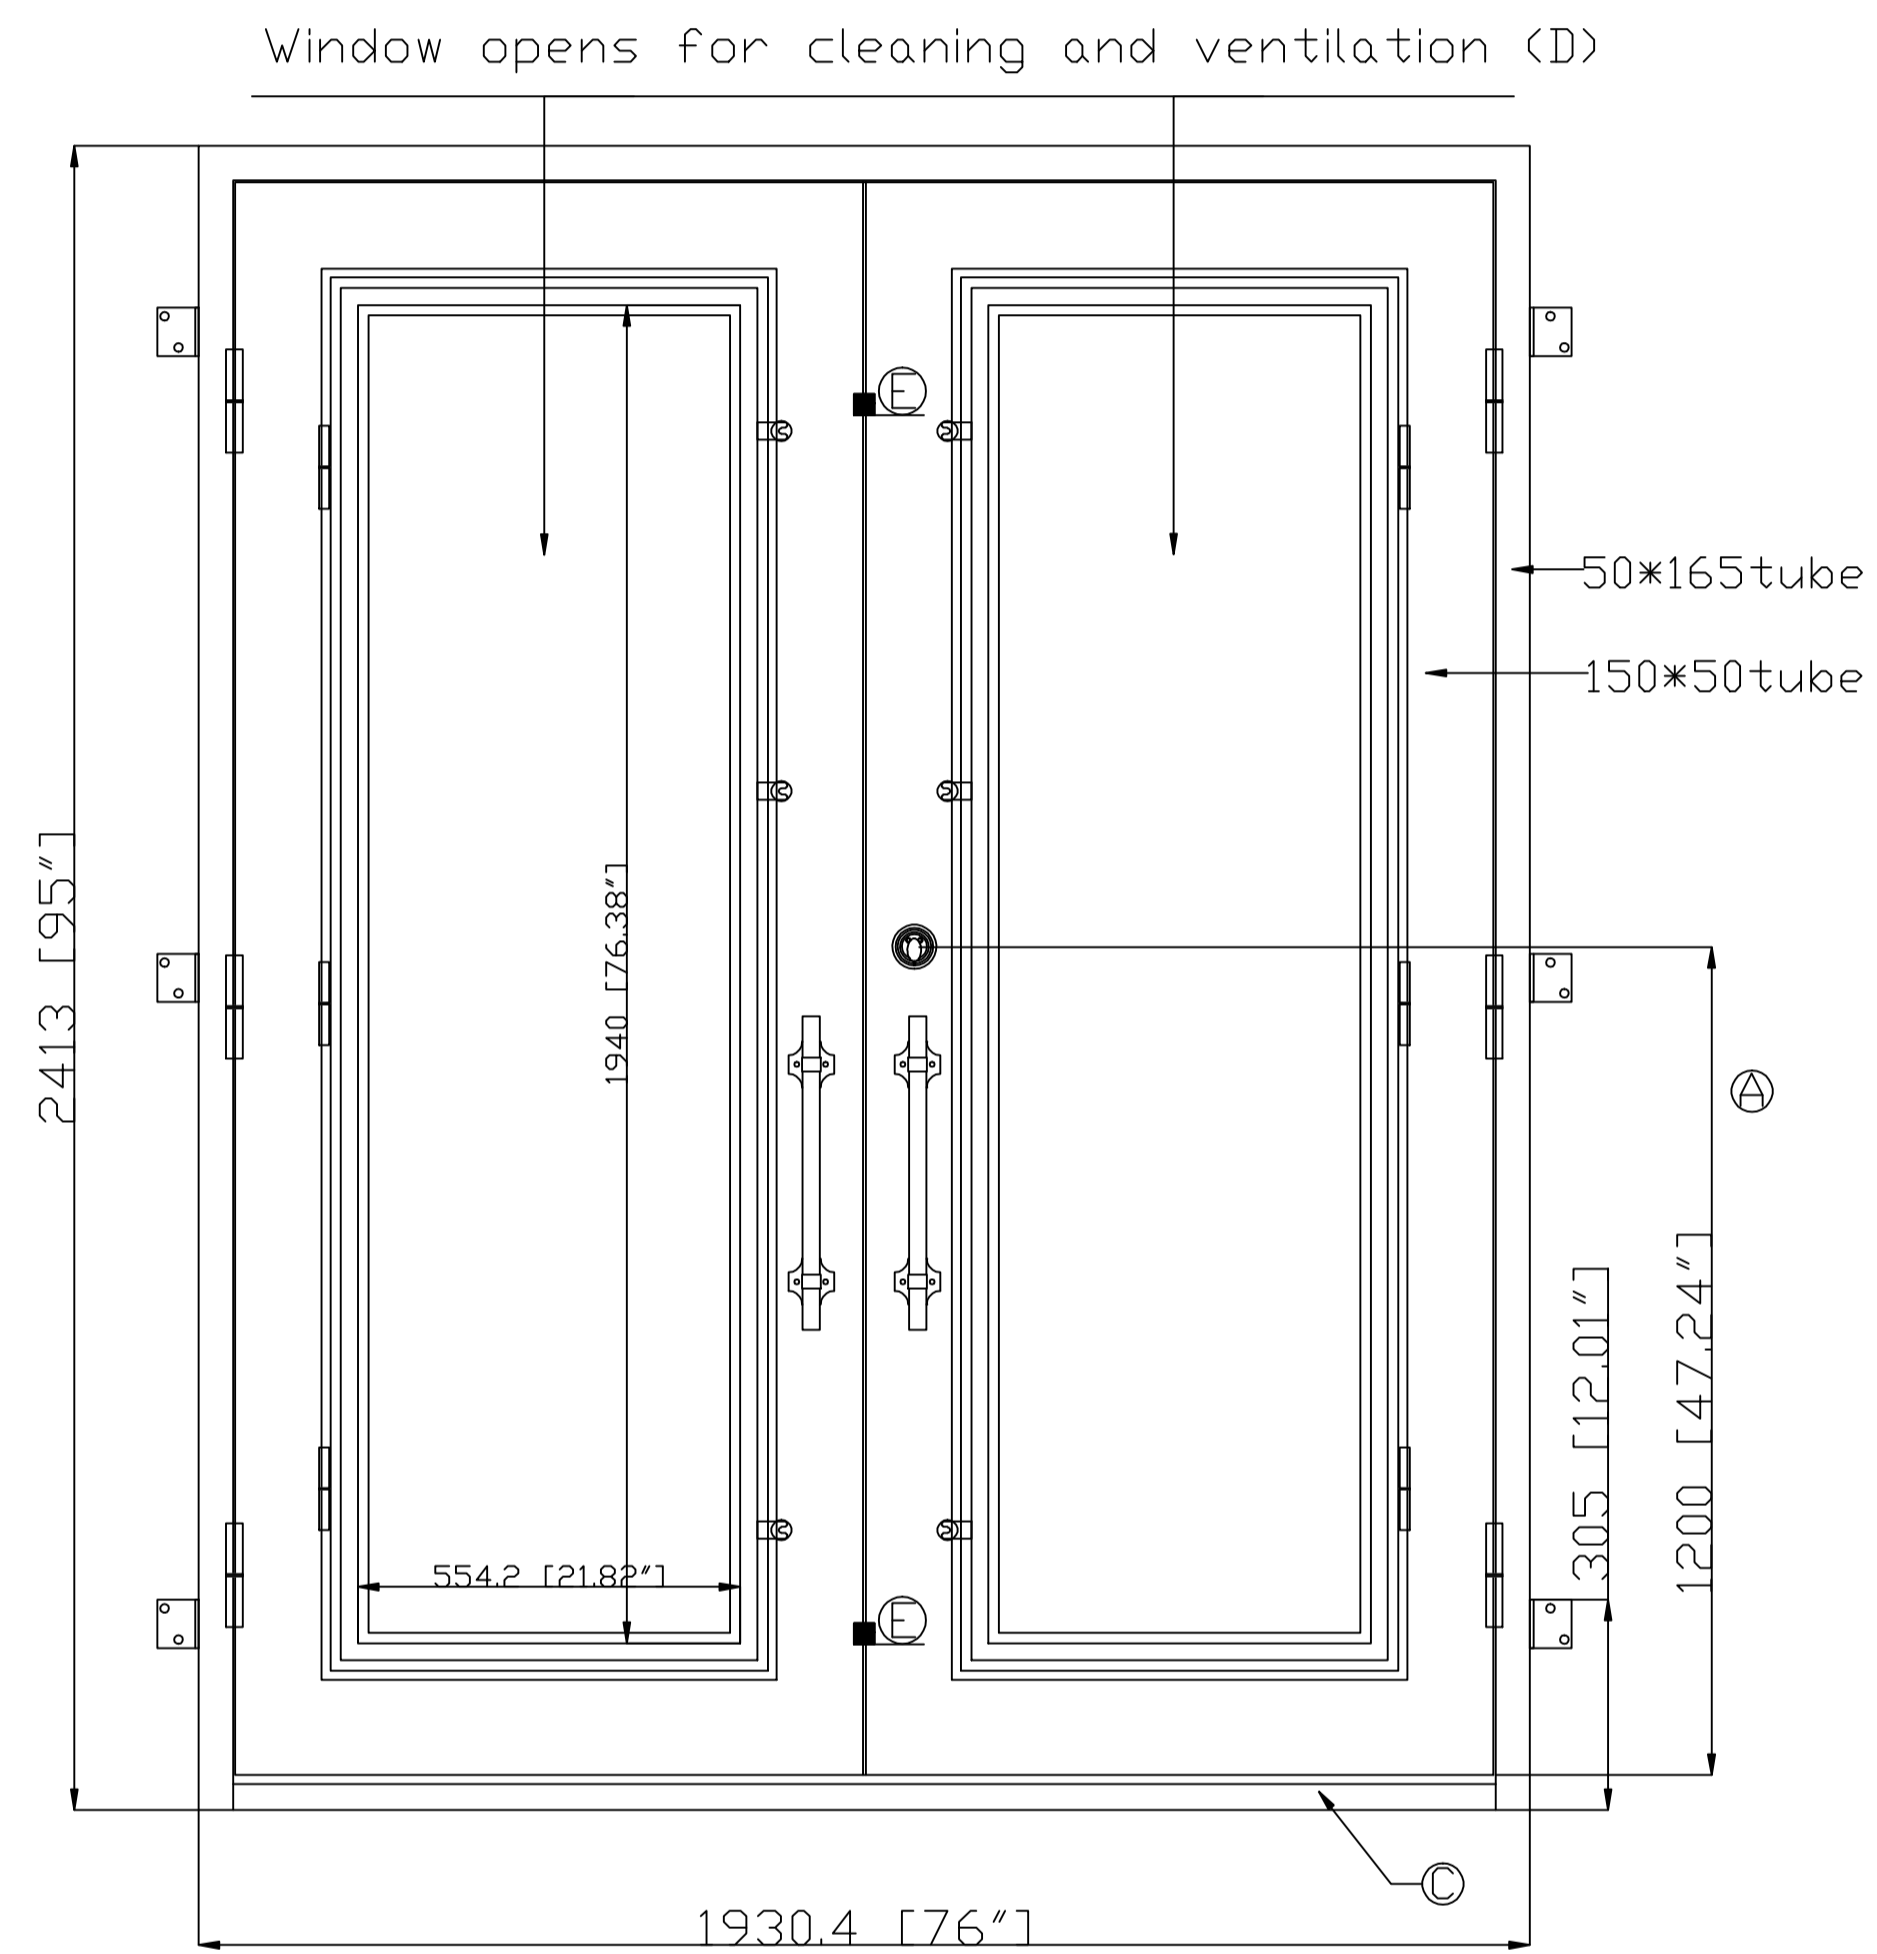

OUTSIDE

INSIDE

Mounting tabs

Ⓐ Lock hole prepare dead blot only on active door  
在主门上开单个锁孔  
iron pulls handle and roller catches need  
需要铁艺把手, 和门碰。H4

	NAME	Alex Kiriakies EL972	Color	05oil rubbed bronze	Accent color	None	左开 INSIDE LEFT HAND ACTIVE	CAD APPROVED BY CLIENT  SIGNED _____
	DATE	2020.10.06 REV-C	GLASS	Impact glass:	Rustproof type	spray zinc coating		
	Packing	iron cage		Clear+Clear 抗台风玻璃	Thermal Barrier	<input type="checkbox"/> YES <input checked="" type="checkbox"/> NO		