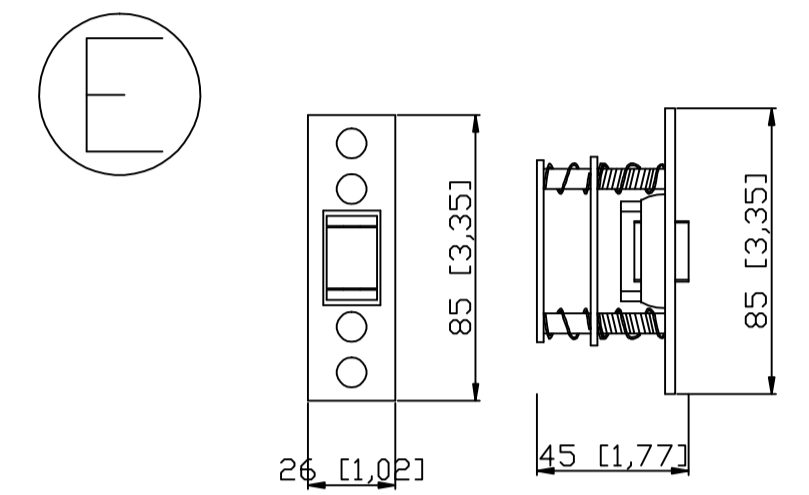

OUTSIDE

INSIDE

Mounting tabs

Ⓐ Lock hole prepare dead blot only on active door  
在主门上开单个锁孔  
iron pulls handle and roller catches need  
需要铁艺把手, 和门碰。H4

	NAME	Alex Kiriakies EL972	Color	05oil rubbed bronze	Accent color	None	左开 INSIDE LEFT HAND ACTIVE	CAD APPROVED BY CLIENT  SIGNED _____
	DATE	2020.10.06 REV-C	GLASS	Impact glass:	Rustproof type	spray zinc coating		
	Packing	iron cage		Clear+Clear 抗台风玻璃	Thermal Barrier	<input type="checkbox"/> YES <input checked="" type="checkbox"/> NO		