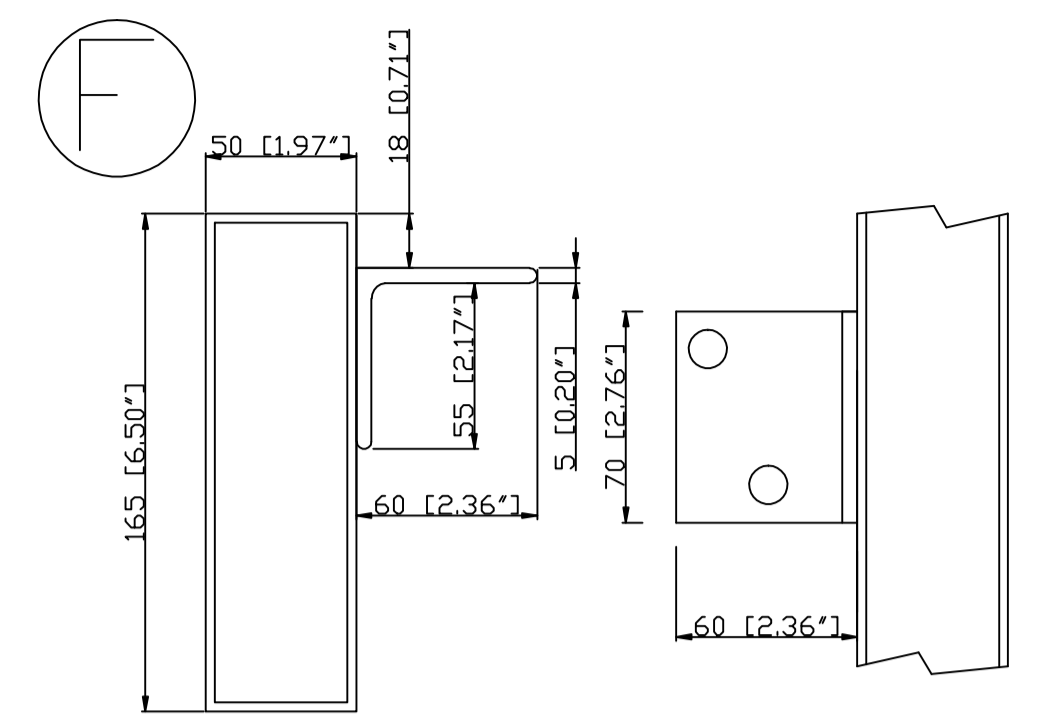

OUTSIDE

INSIDE

Mounting tabs

Ⓐ Lock hole prepare dead blot only on active door  
在主门上开单个锁孔  
iron pulls handle and roller catches need  
需要铁艺把手, 和门碰。H4

	NAME	Alex Kiriakies EL972	Color	05oil rubbed bronze	Accent color	None	左开 INSIDE LEFT HAND ACTIVE	CAD APPROVED BY CLIENT  SIGNED _____
	DATE	2020.10.06 REV-C	GLASS	Impact glass:	Rustproof type	spray zinc coating		
	Packing	iron cage		Clear+Clear 抗台风玻璃	Thermal Barrier	<input type="checkbox"/> YES <input checked="" type="checkbox"/> NO		