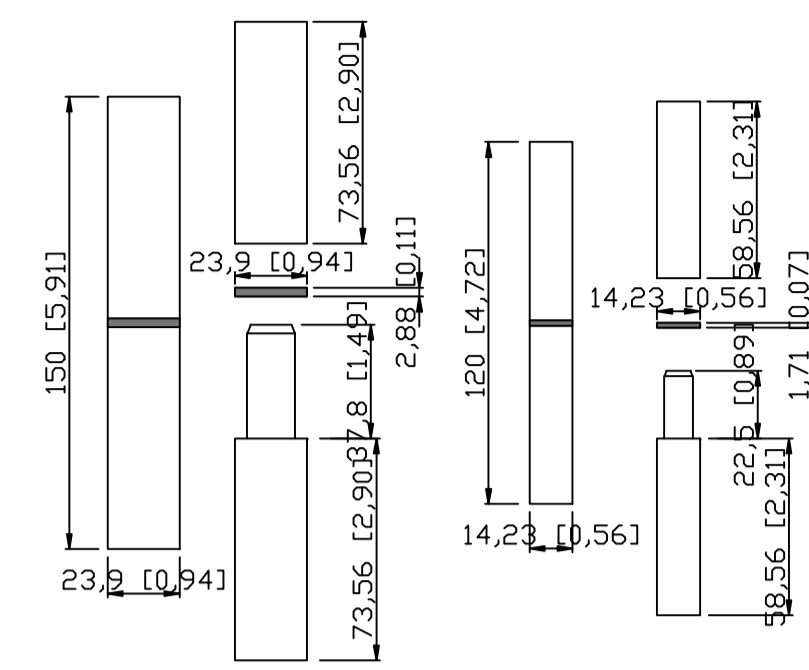

OUTSIDE

INSIDE

Mounting tabs

Ⓐ Lock hole prepare dead blot only on active door  
在主门上开单个锁孔  
iron pulls handle and roller catches need  
需要铁艺把手, 和门碰。H4

	NAME	Alex Kiriakies EL972	Color	05oil rubbed bronze	Accent color	None	左开 INSIDE LEFT HAND ACTIVE	CAD APPROVED BY CLIENT  SIGNED _____
	DATE	2020.10.06 REV-C	GLASS	Impact glass:	Rustproof type	spray zinc coating		
	Packing	iron cage		Clear+Clear 抗台风玻璃	Thermal Barrier	<input type="checkbox"/> YES <input checked="" type="checkbox"/> NO		