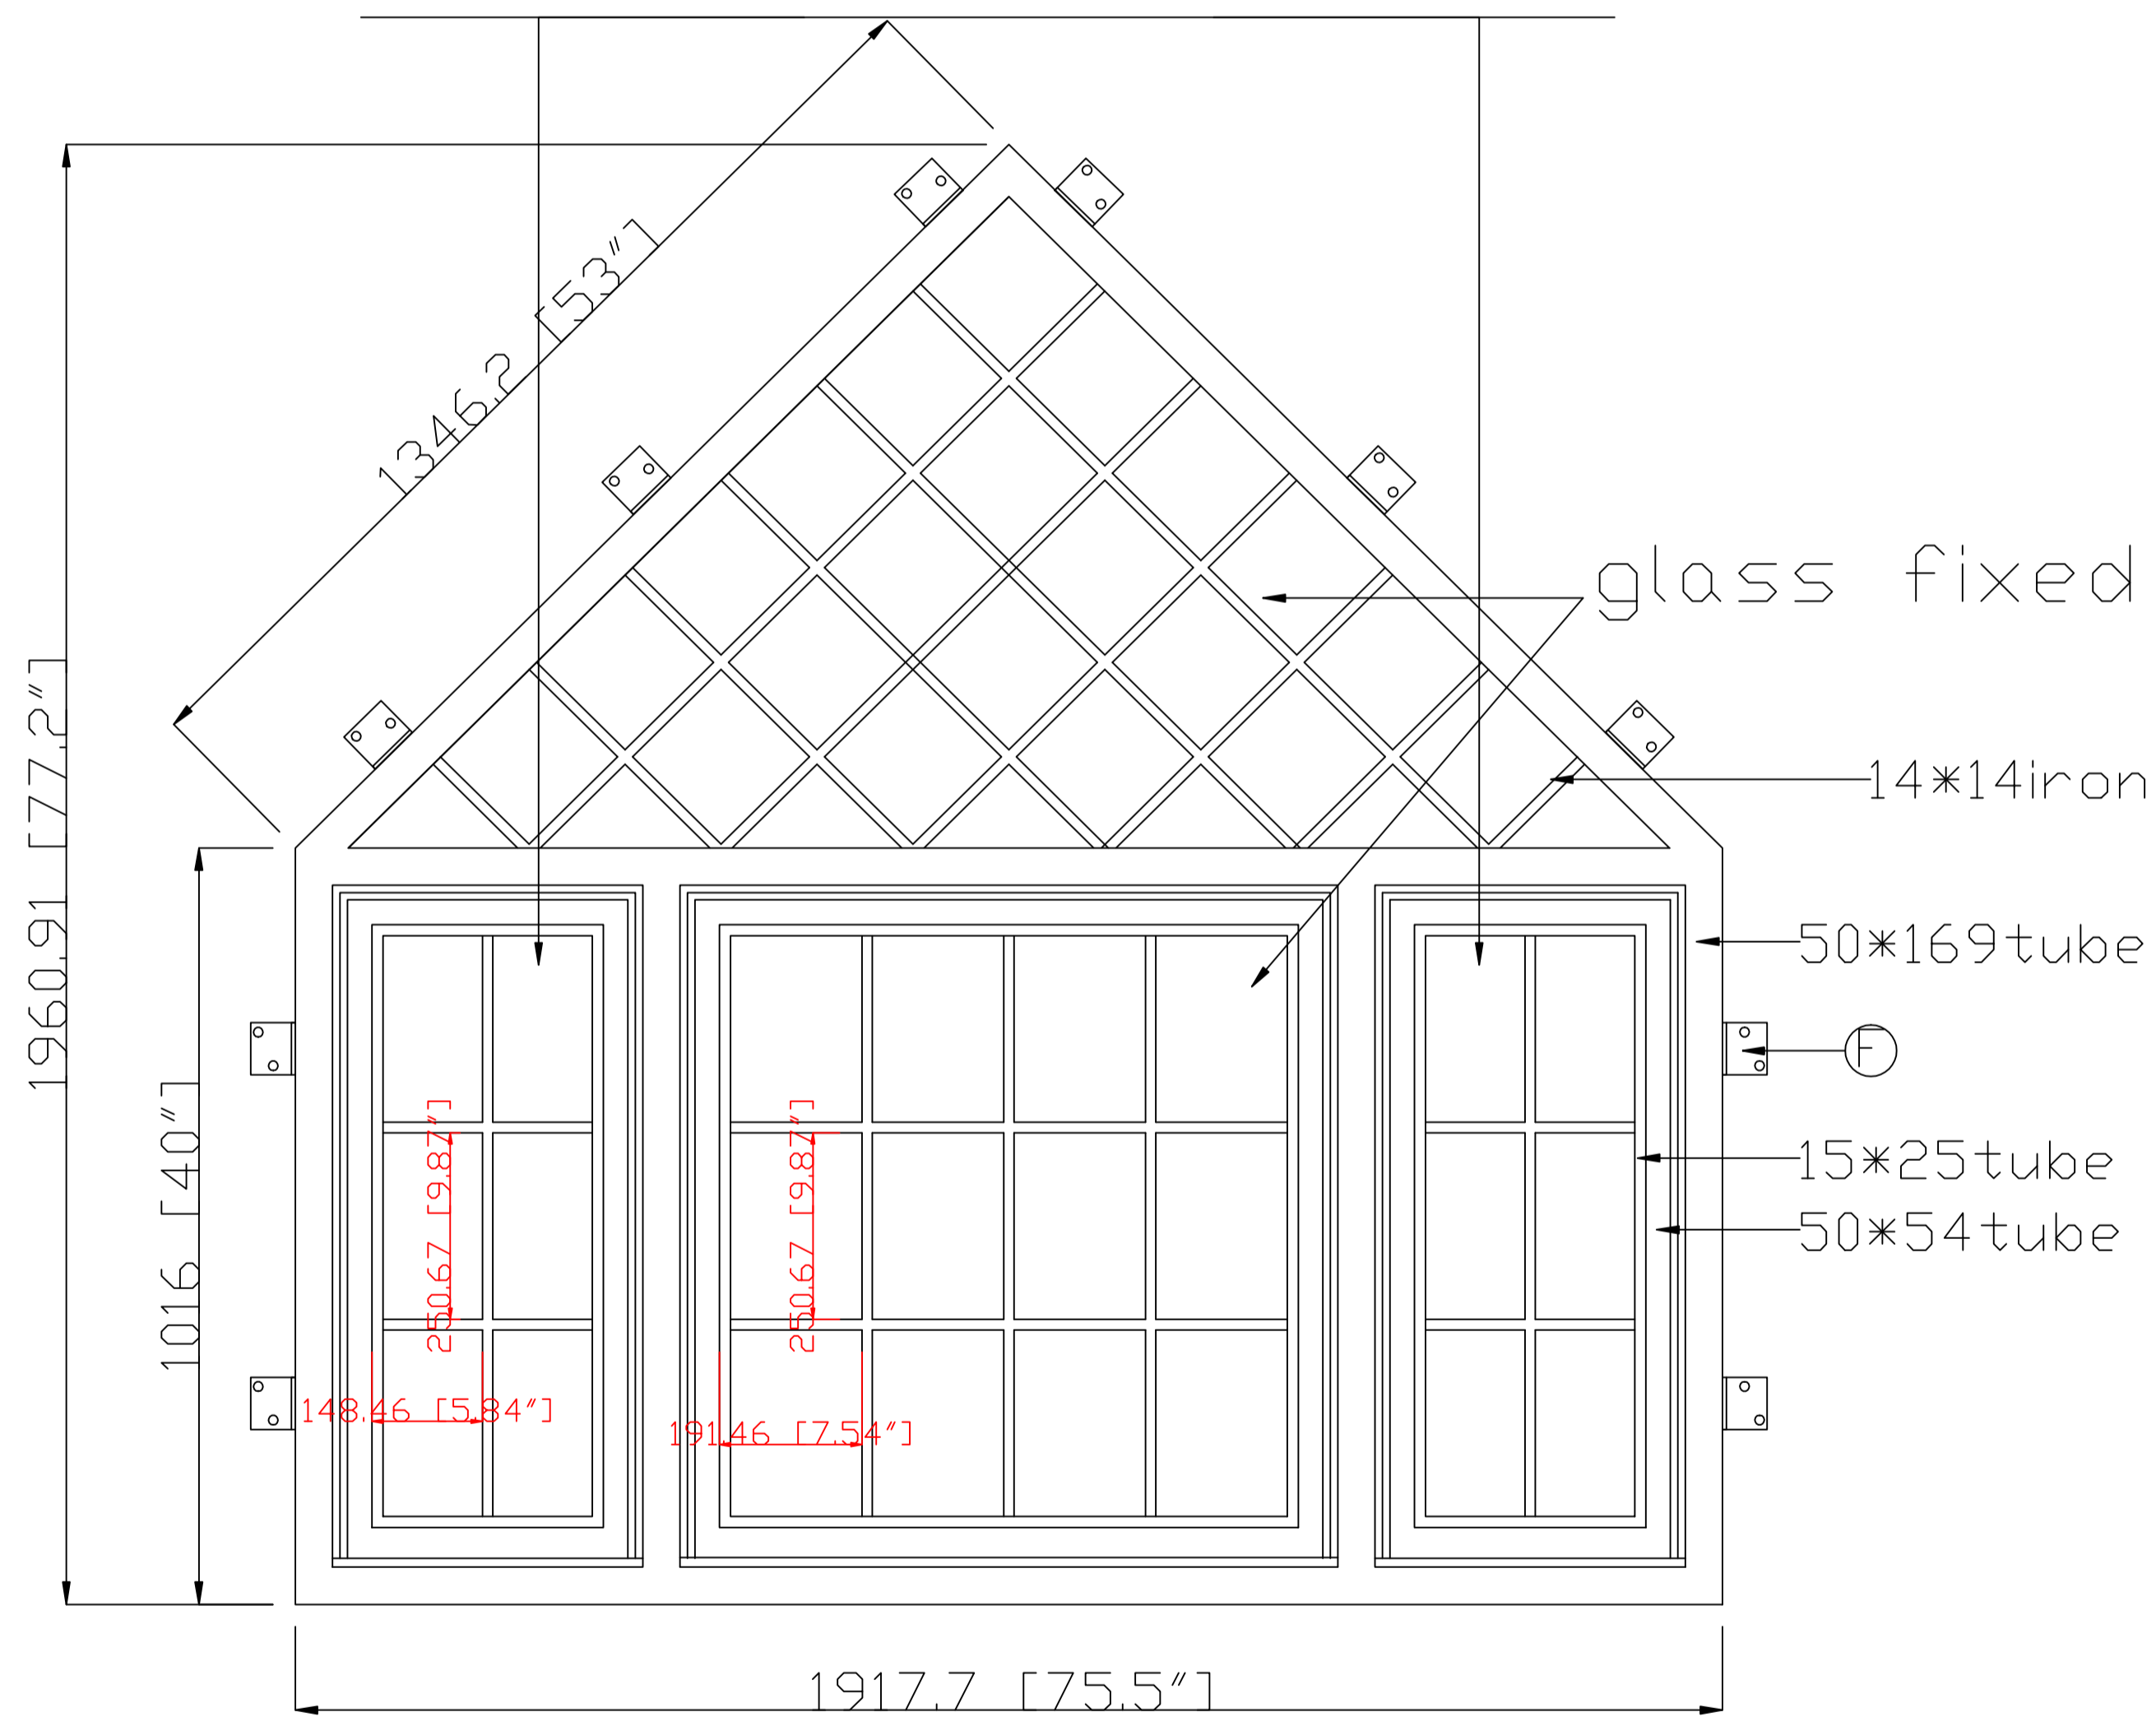

Mounting tabs

Window opens for cleaning and ventilation (D)

OUTSIDE

Window opens for cleaning and ventilation (D)

INSIDE

NOTE: Thermal Barrier

 TEMPERED	NAME	Huck Toronto window	Color	01matte black	Accent color	None	right and left hand, inswing	CAD APPROVED BY CLIENT
	DATE	X2021.05.25 REV-E	GLASS	Clear+clear	Rustproof type	spray zinc coating		
	Packing	iron cage			Thermal Barrier	<input checked="" type="checkbox"/> YES <input type="checkbox"/> NO		
								SIGNED _____