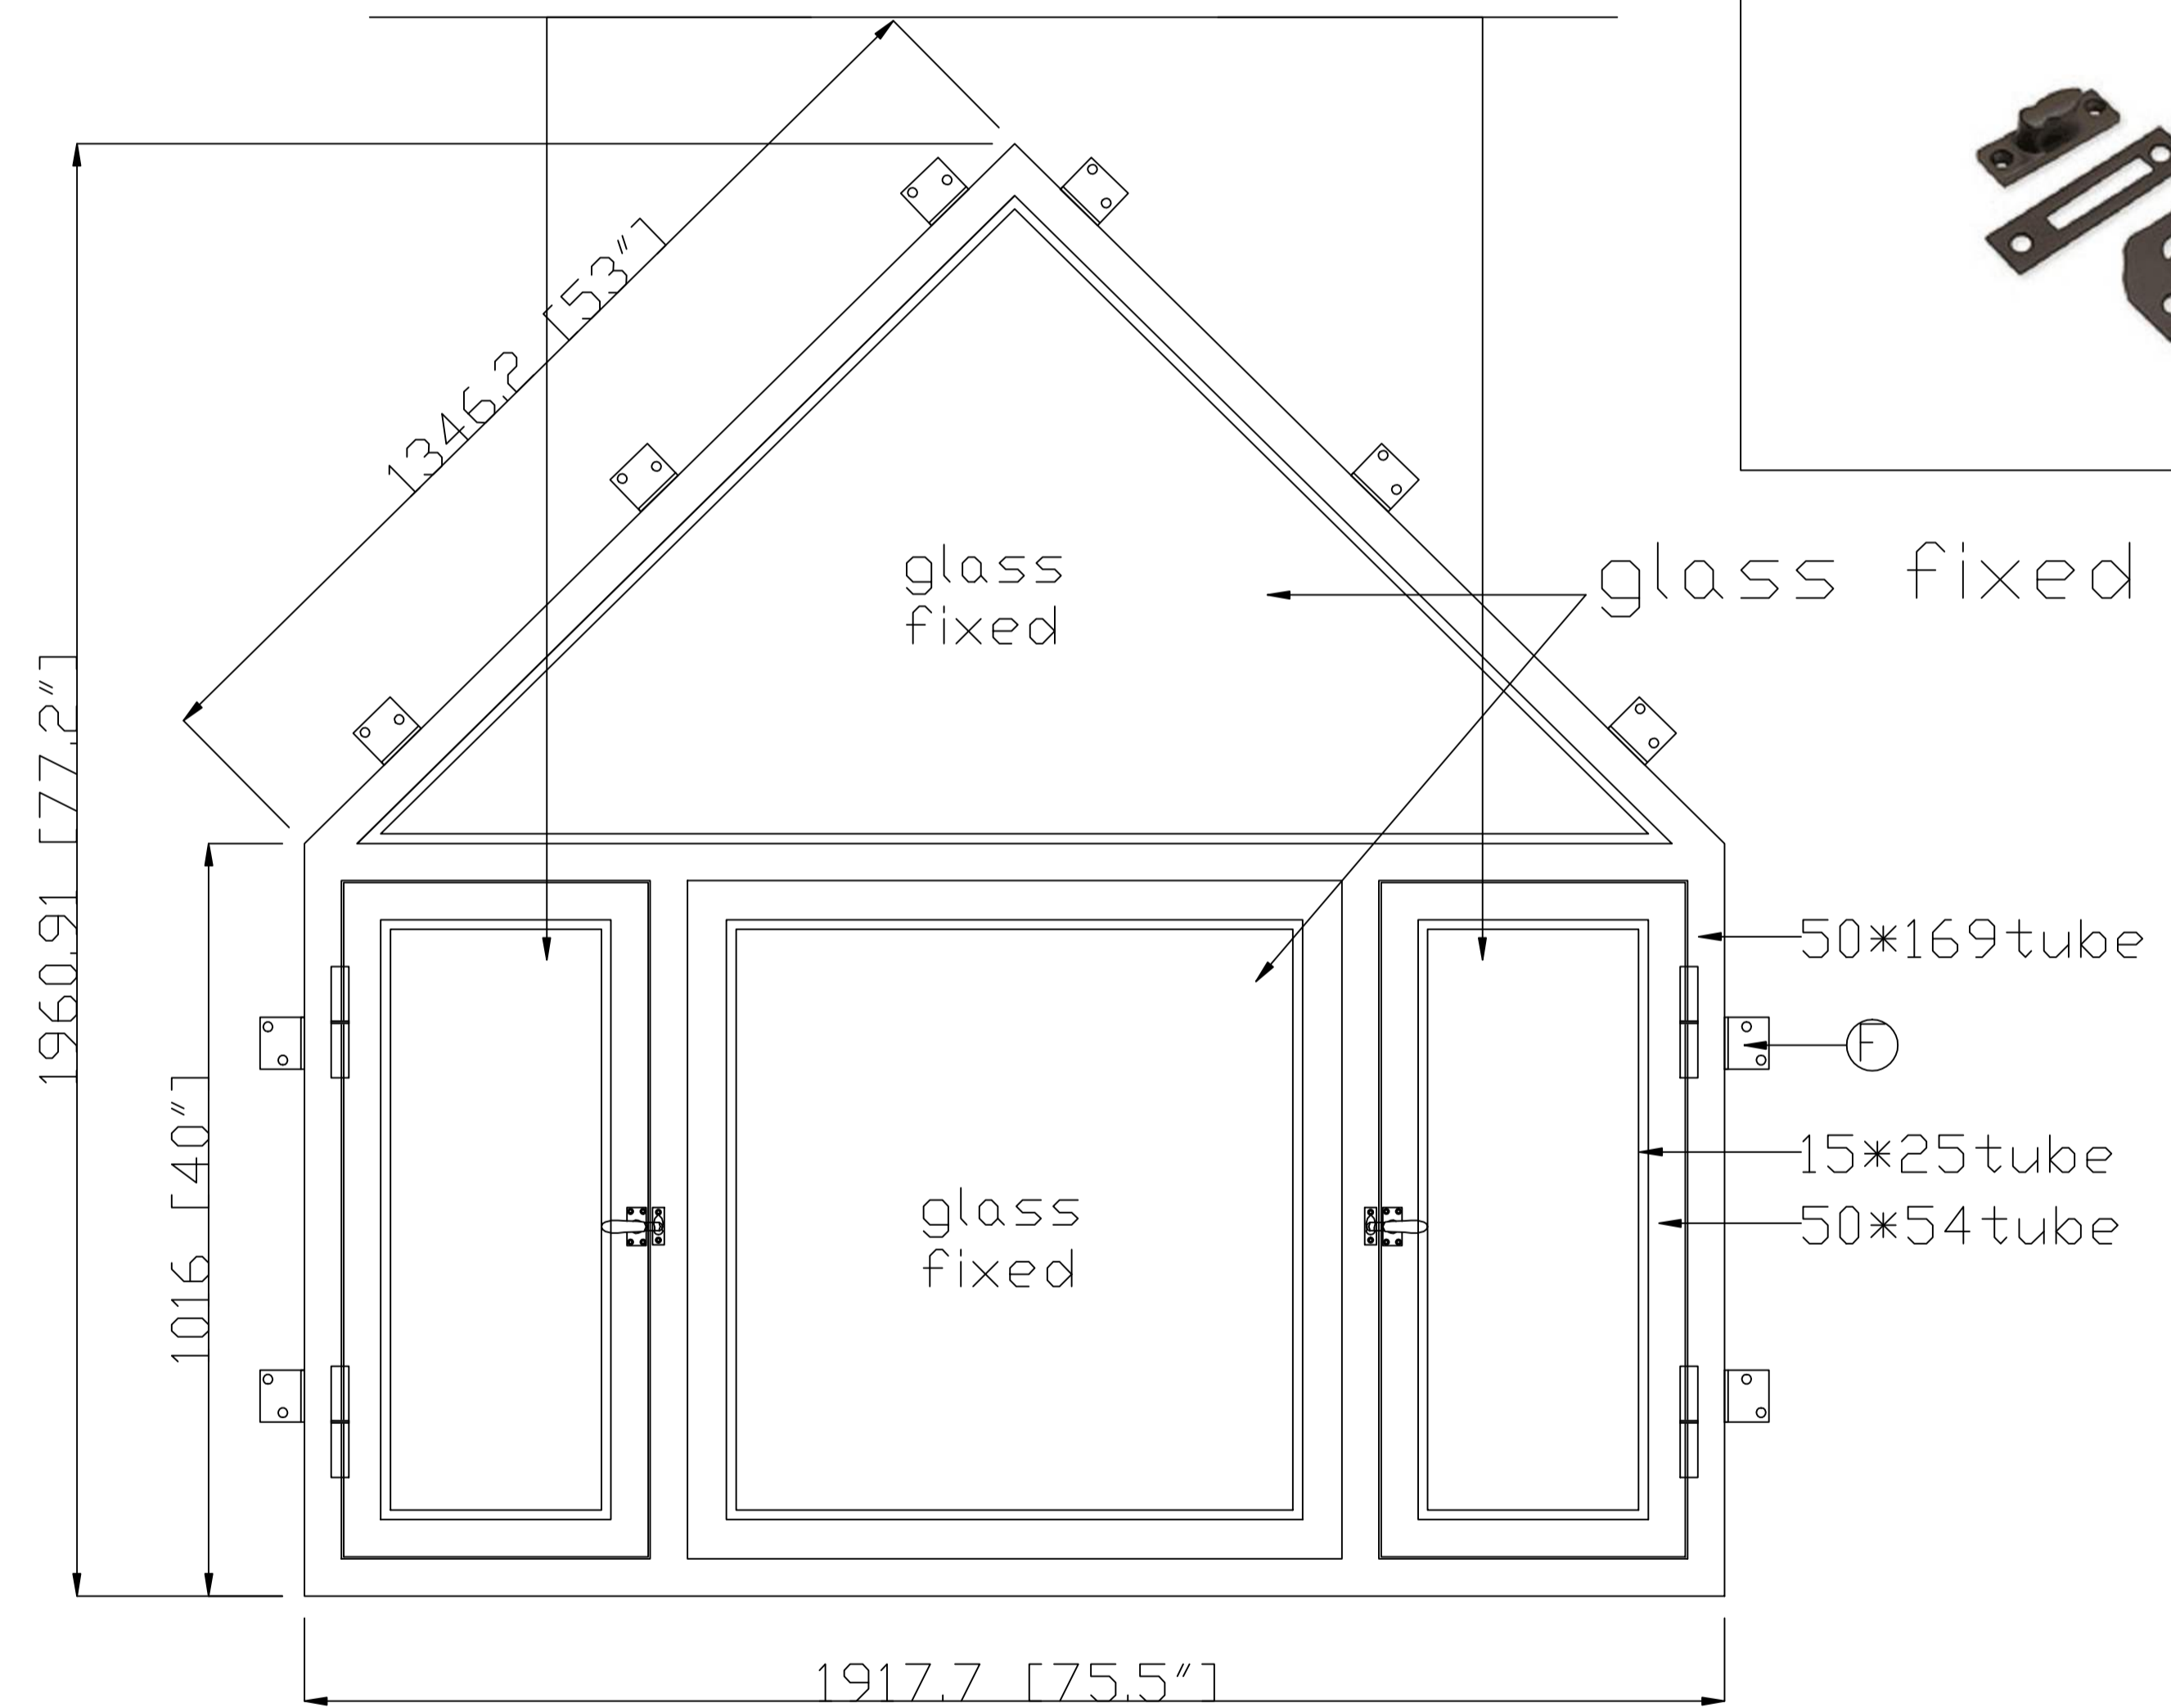

Mounting tabs

Window opens for cleaning and ventilation (D)

OUTSIDE

Window opens for cleaning and ventilation (D)

INSIDE

NOTE: Thermal Barrier

 TEMPERED	NAME	Huck Toronto window	Color	01matte black	Accent color	None	right and left hand, inswing	CAD APPROVED BY CLIENT
	DATE	X2021.05.25 REV-E	GLASS	Clear+clear	Rustproof type	spray zinc coating		
	Packing	iron cage			Thermal Barrier	<input checked="" type="checkbox"/> YES <input type="checkbox"/> NO		
								SIGNED _____