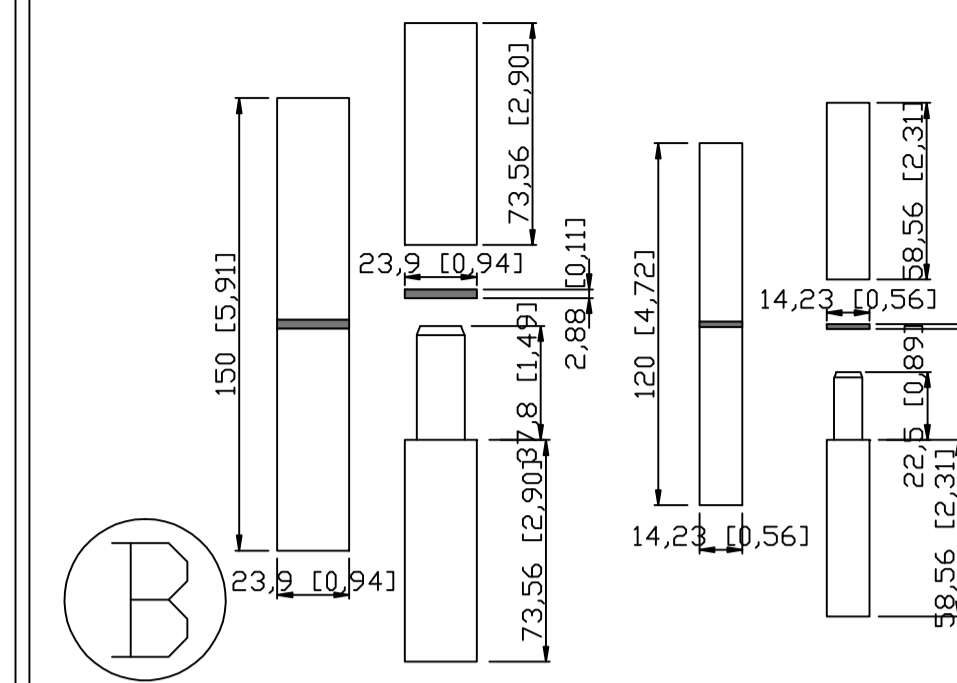

OUTSIDE

INSIDE

Mounting tabs

E03-168-US19
Backset:60mm

NOTE: Thermal Barrier

拉手的横杆高度是990MM,不是锁孔的高度

	NAME	Huck Toronto door	Color	01matte black	Accent color	None		CAD APPROVED BY CLIENT SIGNED _____
	DATE	X2021.05.25 REV-G	GLASS	Clean+clear	Rustproof type	spray zinc coating		
	Packing	iron cage			Thermal Barrier	<input checked="" type="checkbox"/> YES <input type="checkbox"/> NO		