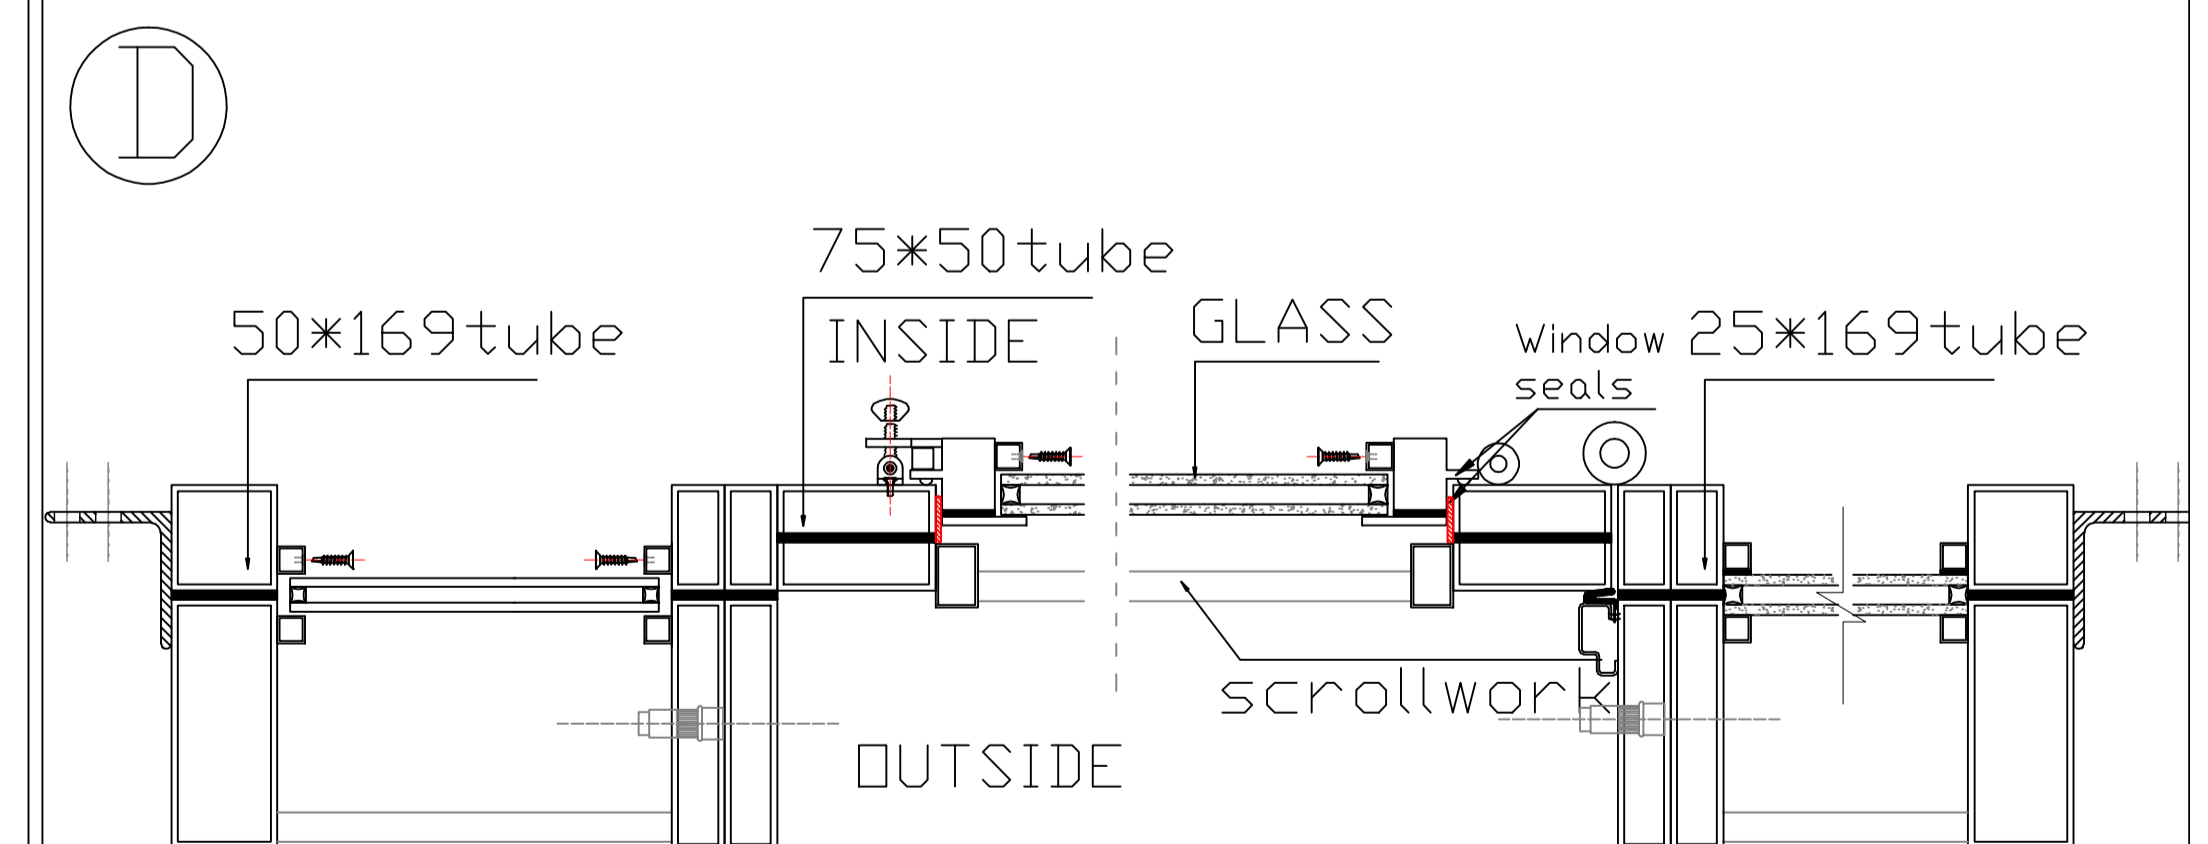

OUTSIDE

INSIDE

Mounting tabs

E03-168-US19
Backset:60mm

NOTE: Thermal Barrier

拉手的横杆高度是990MM,不是锁孔的高度

	NAME	Huck Toronto door	Color	01matte black	Accent color	None		CAD APPROVED BY CLIENT SIGNED _____
	DATE	X2021.05.25 REV-G	GLASS	Clean+clear	Rustproof type	spray zinc coating		
	Packing	iron cage			Thermal Barrier	<input checked="" type="checkbox"/> YES <input type="checkbox"/> NO		