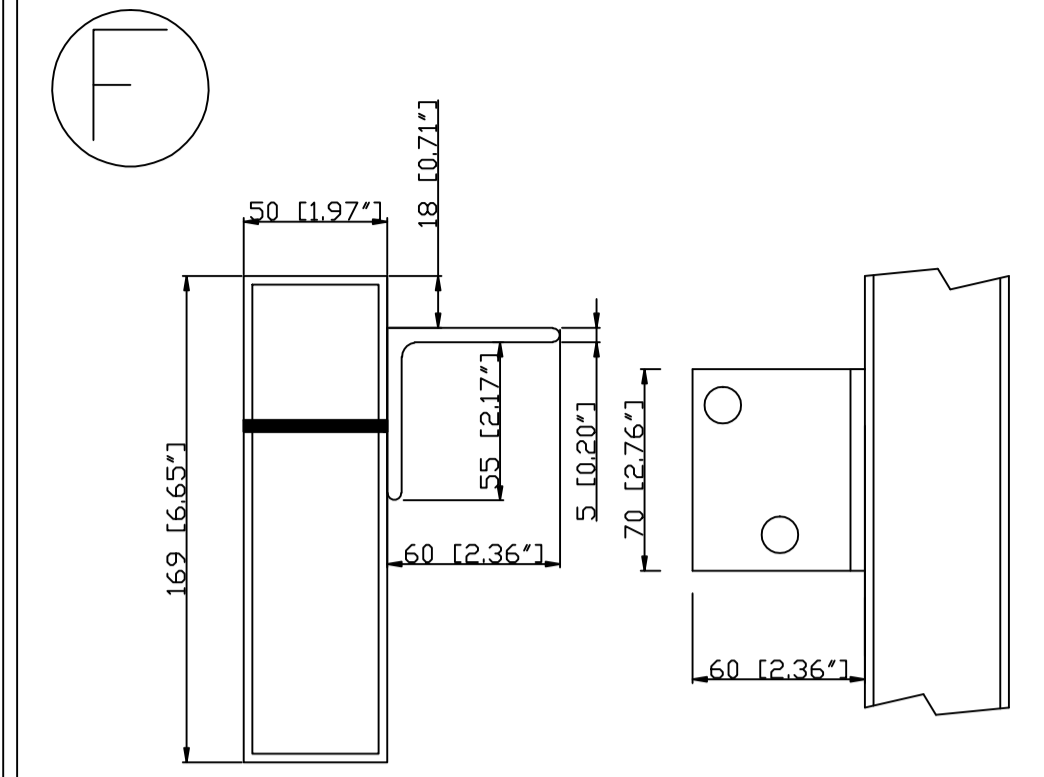

OUTSIDE

INSIDE

Mounting tabs

E03-168-US19
Backset:60mm

NOTE: Thermal Barrier

拉手的横杆高度是990MM,不是锁孔的高度

	NAME	Huck Toronto door	Color	01matte black	Accent color	None		CAD APPROVED BY CLIENT SIGNED _____
	DATE	X2021.05.25 REV-G	GLASS	Clean+clear	Rustproof type	spray zinc coating		
	Packing	iron cage			Thermal Barrier	<input checked="" type="checkbox"/> YES <input type="checkbox"/> NO		