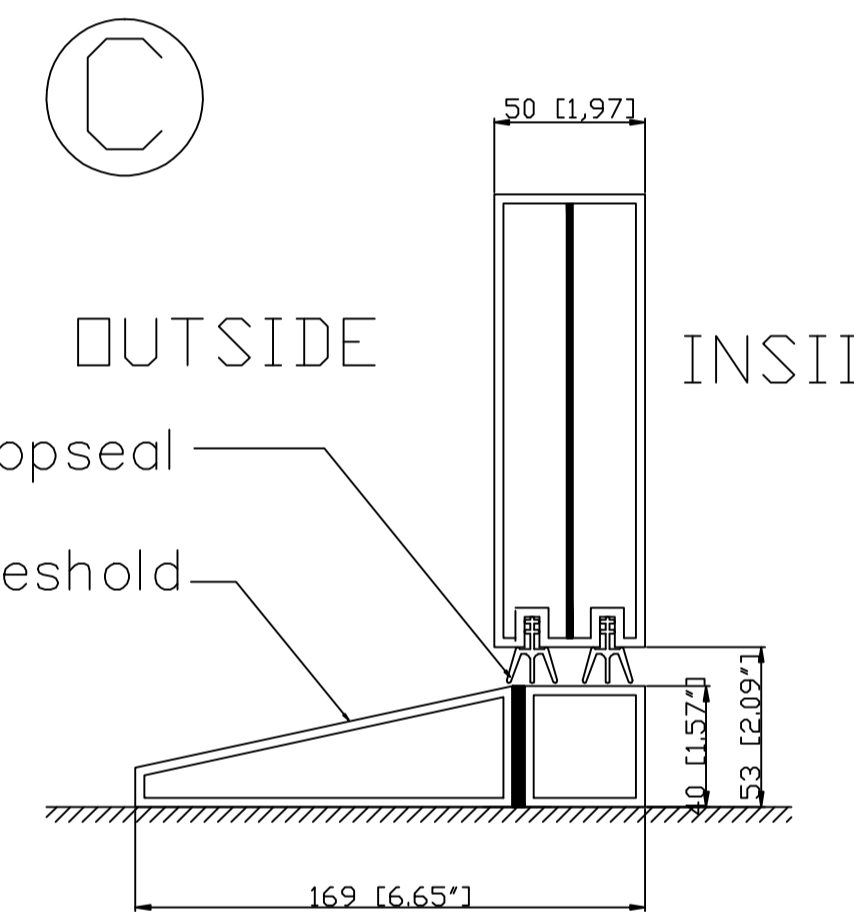

OUTSIDE

INSIDE

Mounting tabs

E03-168-US19
Backset:60mm

NOTE: Thermal Barrier

拉手的横杆高度是990MM,不是锁孔的高度

	NAME	Huck Toronto door	Color	01matte black	Accent color	None		CAD APPROVED BY CLIENT SIGNED _____
	DATE	X2021.05.25 REV-G	GLASS	Clean+clear	Rustproof type	spray zinc coating		
	Packing	iron cage			Thermal Barrier	<input checked="" type="checkbox"/> YES <input type="checkbox"/> NO		