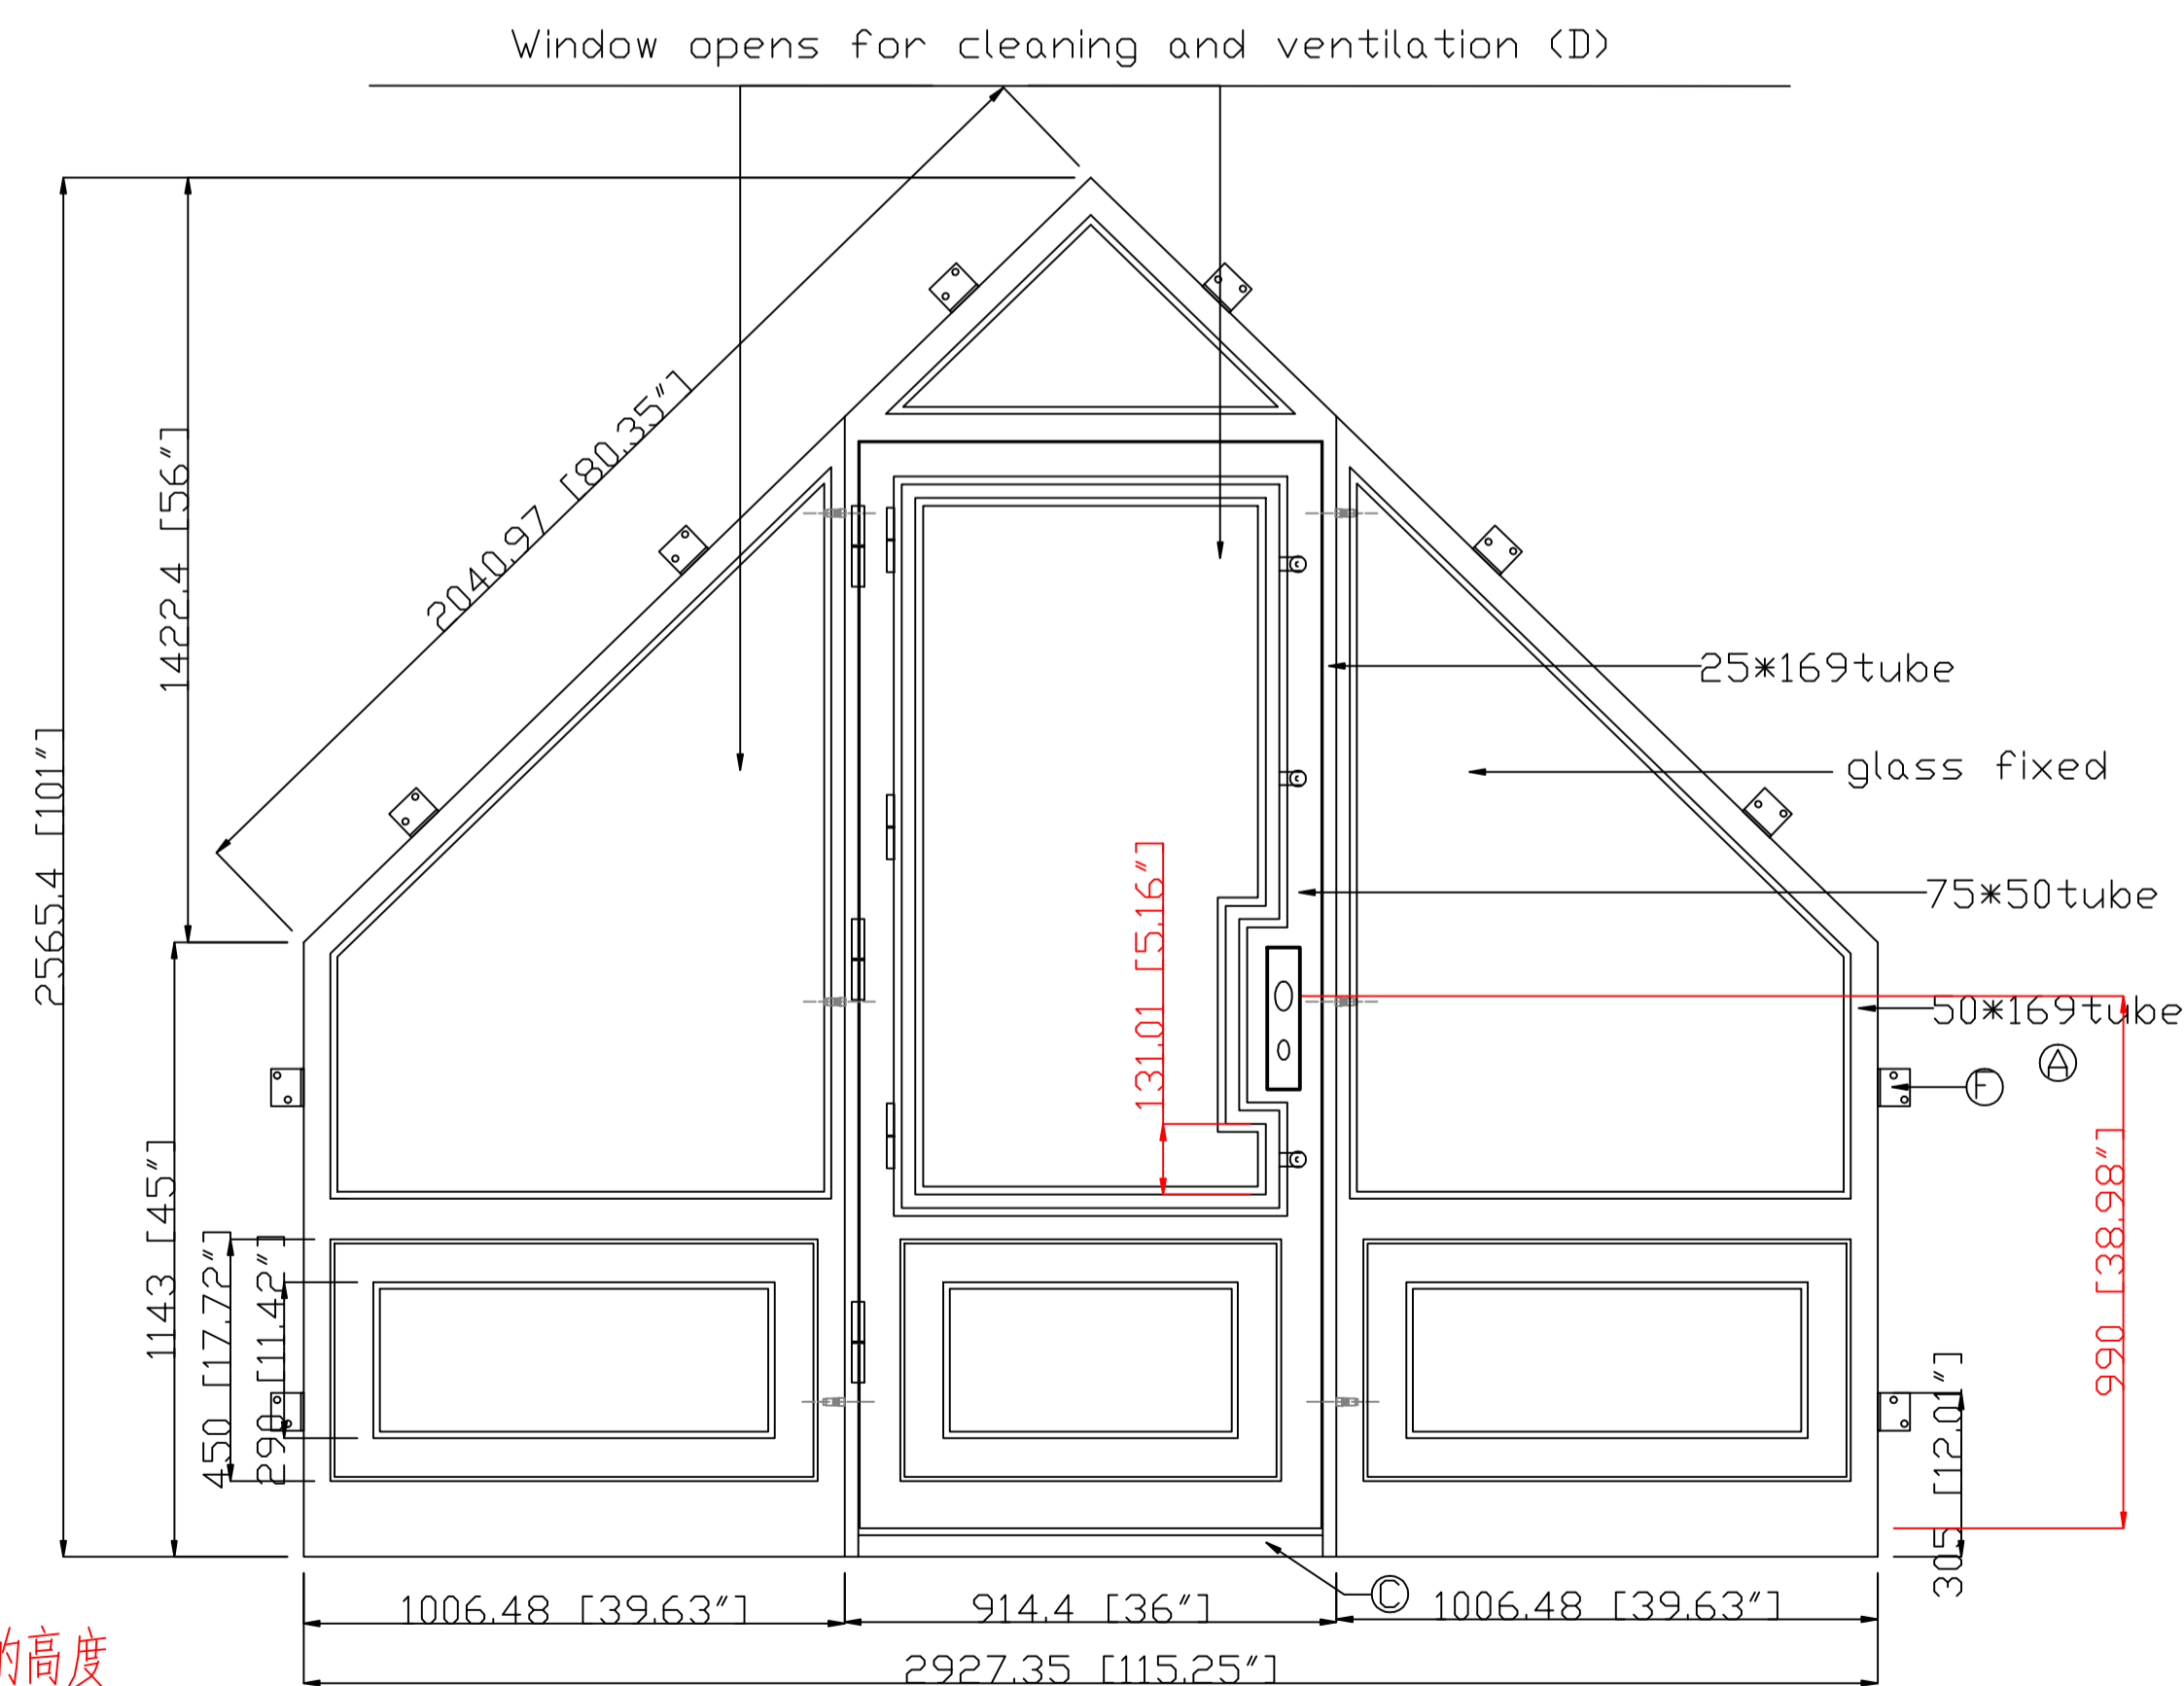

OUTSIDE

INSIDE

Mounting tabs

E03-168-US19
Backset:60mm

NOTE: Thermal Barrier

拉手的横杆高度是990MM,不是锁孔的高度

	NAME	Huck Toronto door	Color	01matte black	Accent color	None		CAD APPROVED BY CLIENT SIGNED _____
	DATE	X2021.05.25 REV-G	GLASS	Clean+clear	Rustproof type	spray zinc coating		
	Packing	iron cage			Thermal Barrier	<input checked="" type="checkbox"/> YES <input type="checkbox"/> NO		