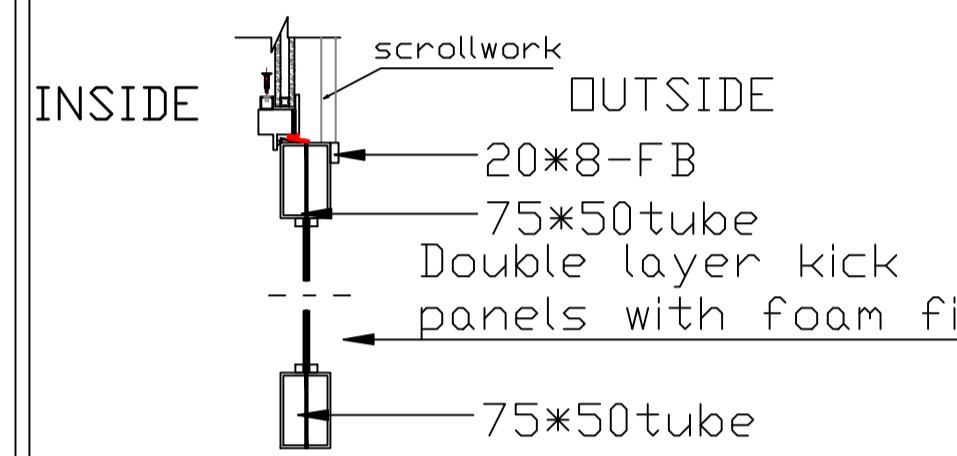

OUTSIDE

INSIDE

Mounting tabs

E03-168-US19
Backset:60mm

NOTE: Thermal Barrier

拉手的横杆高度是990MM,不是锁孔的高度

	NAME	Huck Toronto door	Color	01matte black	Accent color	None		CAD APPROVED BY CLIENT SIGNED _____
	DATE	X2021.05.25 REV-G	GLASS	Clean+clear	Rustproof type	spray zinc coating		
	Packing	iron cage			Thermal Barrier	<input checked="" type="checkbox"/> YES <input type="checkbox"/> NO		