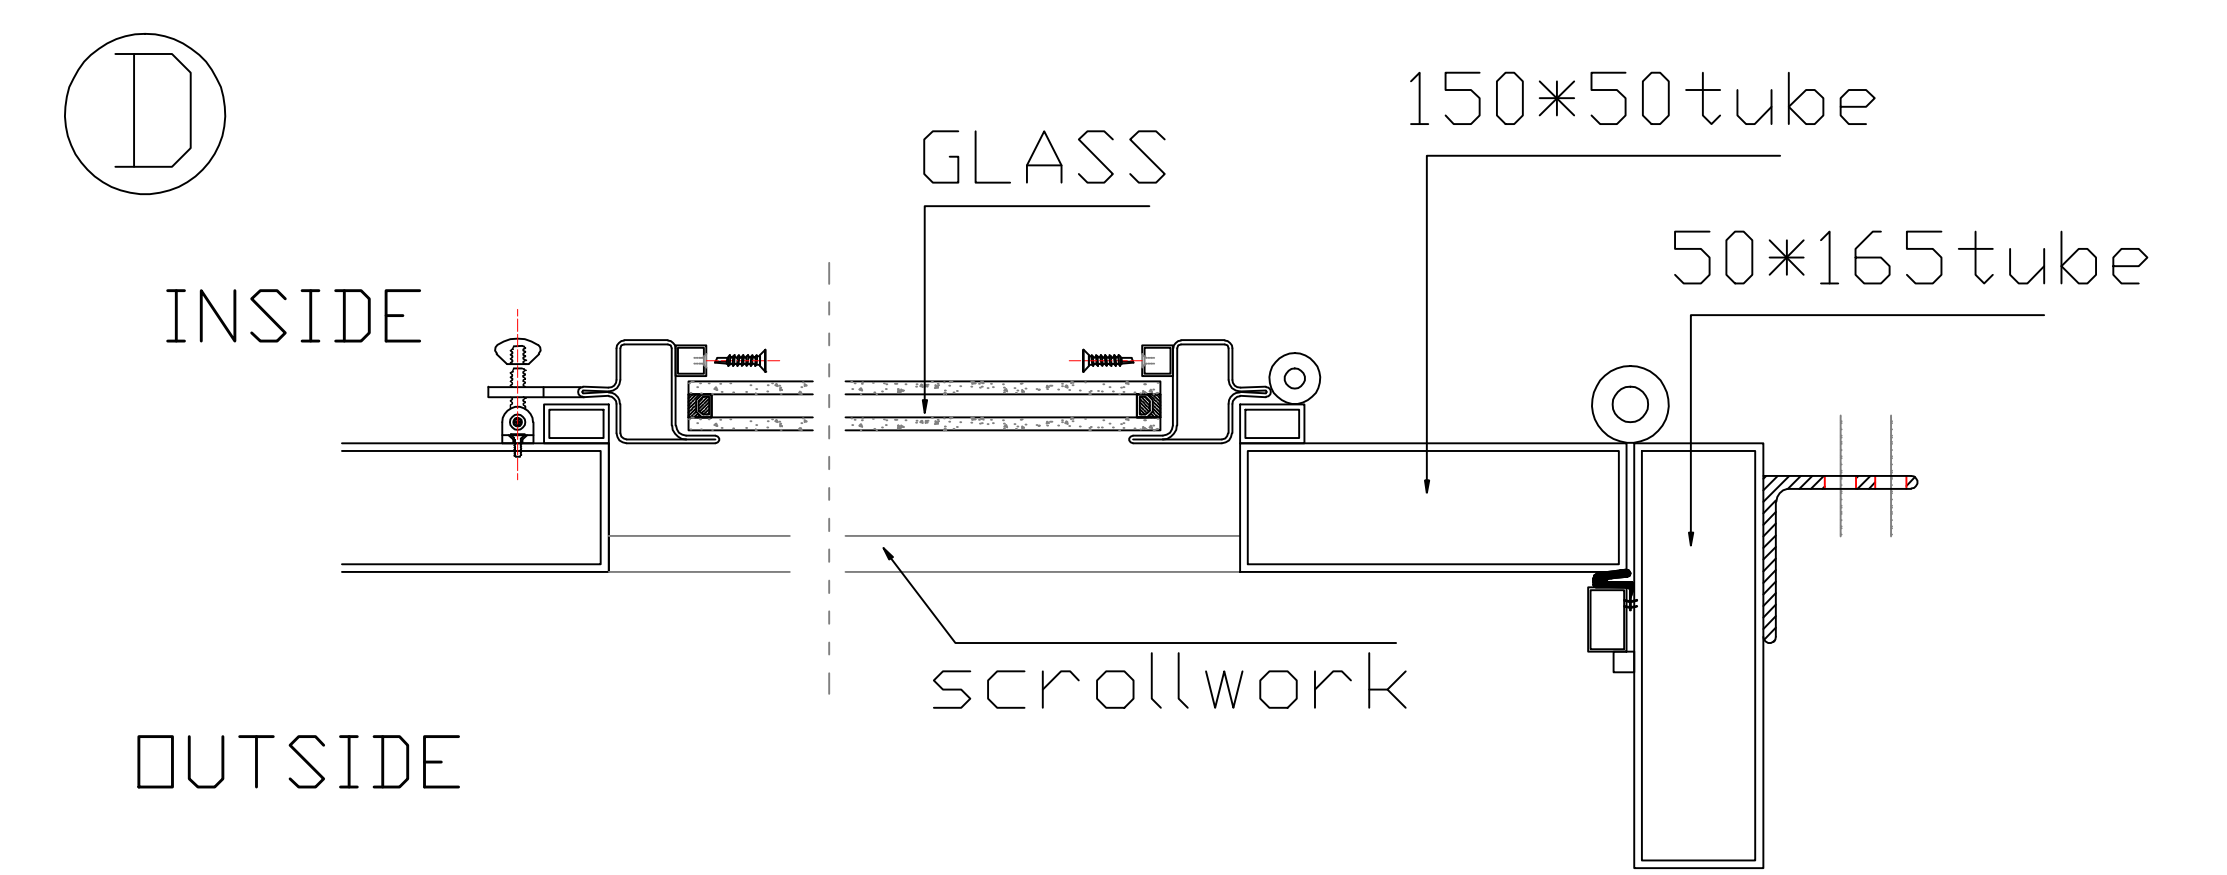

Window opens for cleaning and ventilation (D)

(A)
 Lock hole
 Prepare
 America Standard
 bored on active
 door
 F 系列, 70MM 边心距

Pablo Amaya

Color 05 Oil Rubbed Bronze

Opening Way

GLASS

water cubic+clear

CAD APPROVED BY CLIENT