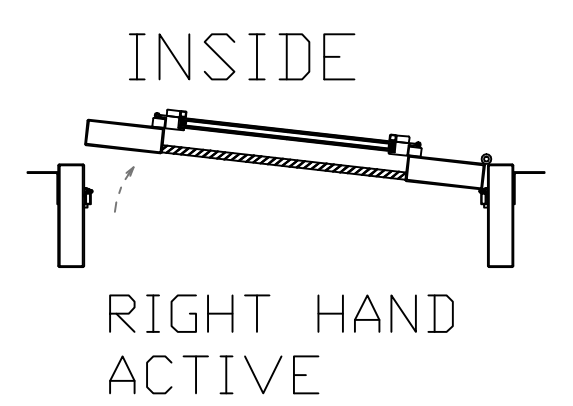

Window opens for cleaning and ventilation (D)

(A)
 Lock hole
 Prepare
 America Standard
 bored on active
 door
 F 系列, 70MM 边心距

Pablo Amaya

Color 05 Oil Rubbed Bronze

Opening Way

GLASS

water cubic+clear

CAD APPROVED BY CLIENT