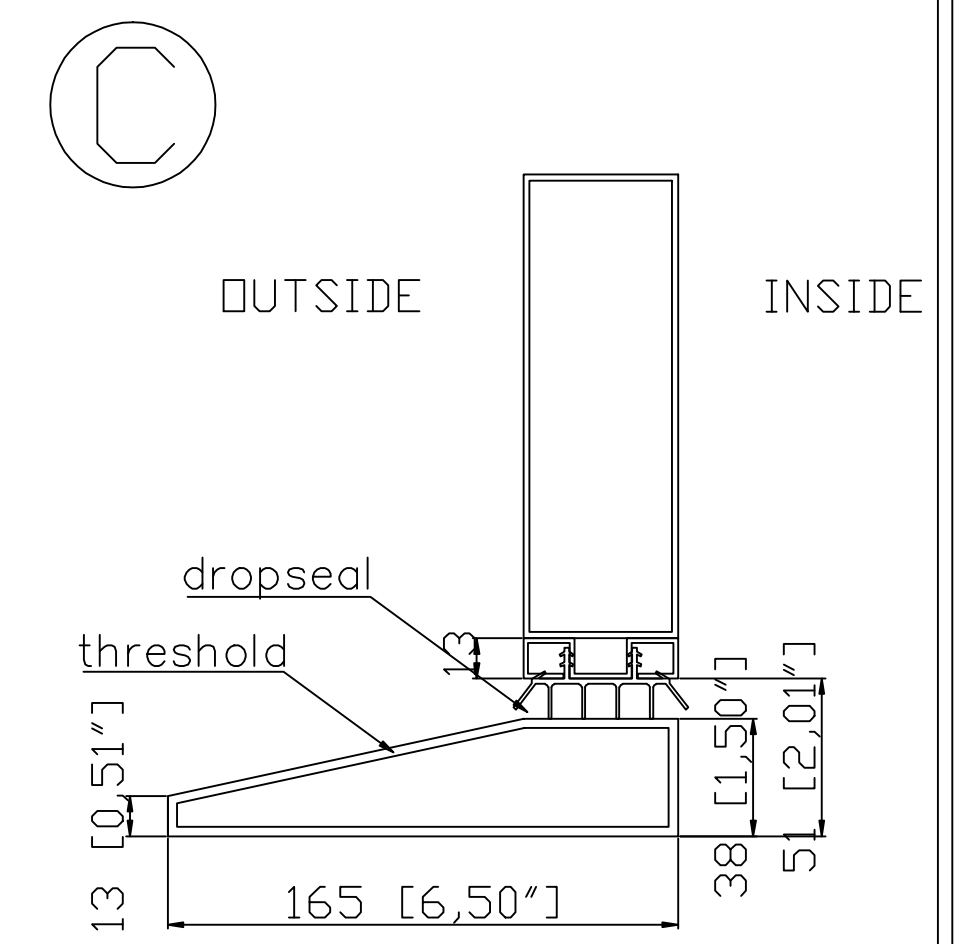

Window opens for cleaning and ventilation (D)

(A)
 Lock hole
 Prepare
 America Standard
 bored on active
 door
 F 系列, 70MM 边心距

Pablo Amaya

Color 05 Oil Rubbed Bronze

Opening Way

GLASS

water cubic+clear

CAD APPROVED BY CLIENT