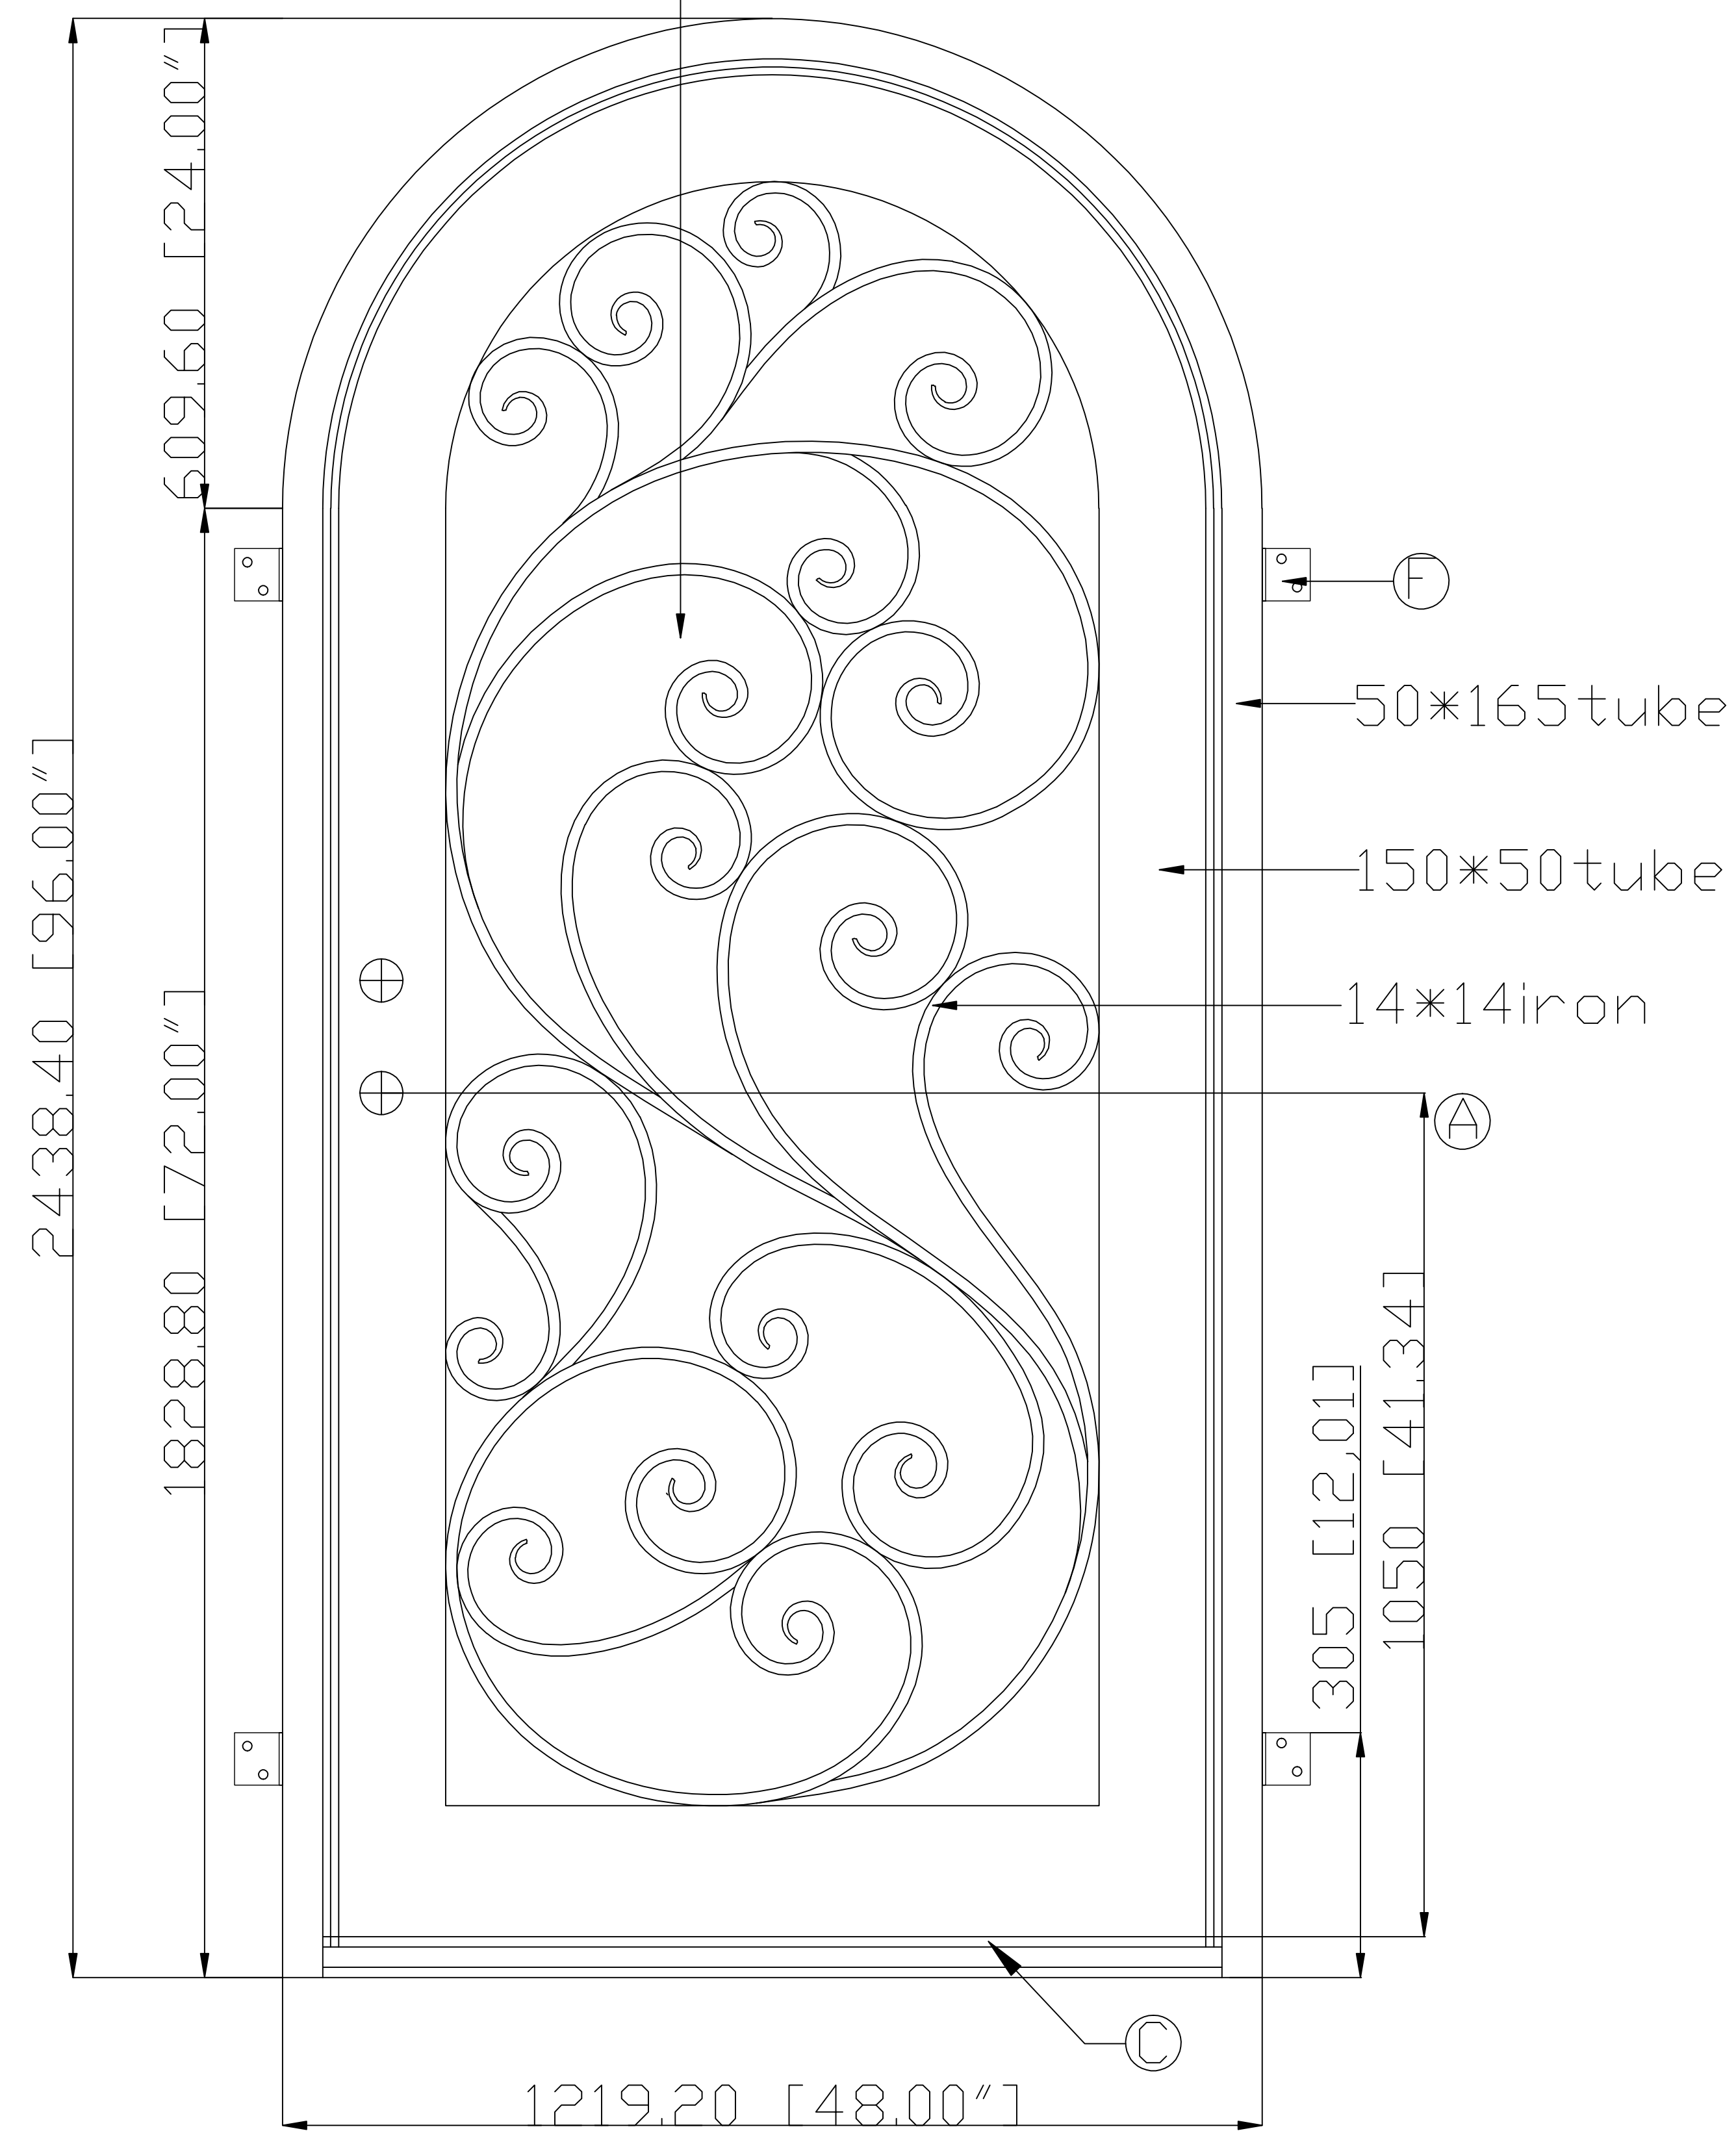

Window opens for cleaning and ventilation (D)

(A)
 Lock hole
 Prepare
 America Standard
 bored on active
 door
 F 系列, 70MM 边心距

Pablo Amaya

Color 05 Oil Rubbed Bronze

Opening Way

GLASS

water cubic+clear

CAD APPROVED BY CLIENT