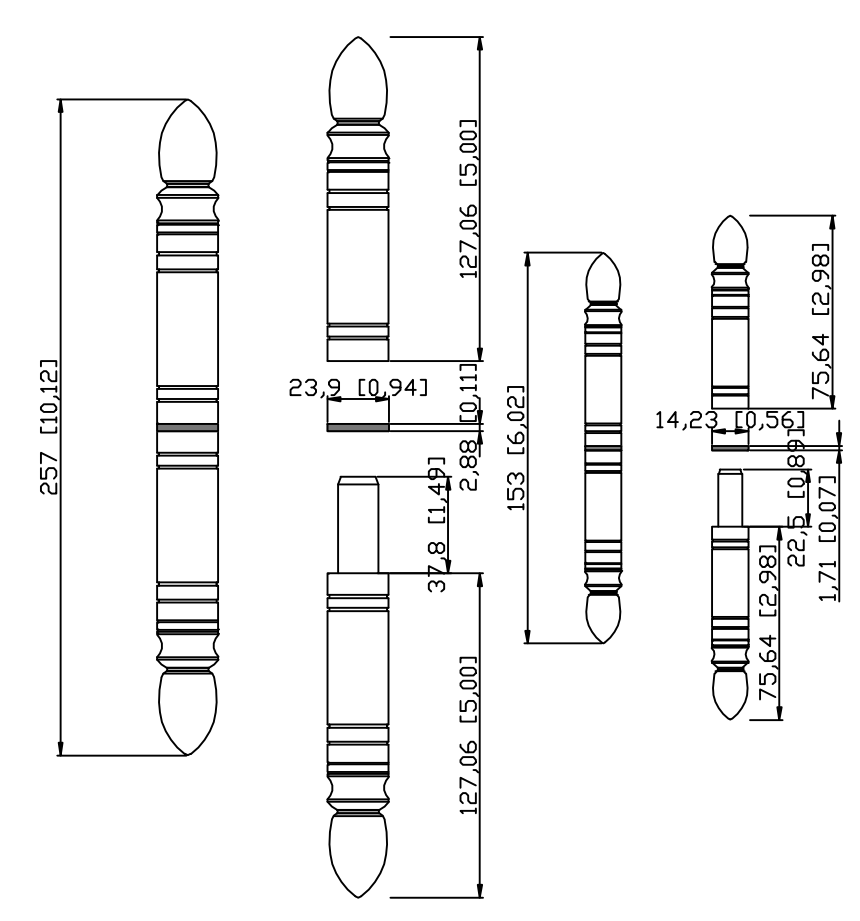

Window opens for cleaning and ventilation (D)

(A)
 Lock hole
 Prepare
 America Standard
 bored on active
 door
 F 系列, 70MM 边心距

Pablo Amaya

Color 05 Oil Rubbed Bronze

Opening Way

GLASS

water cubic+clear

CAD APPROVED BY CLIENT