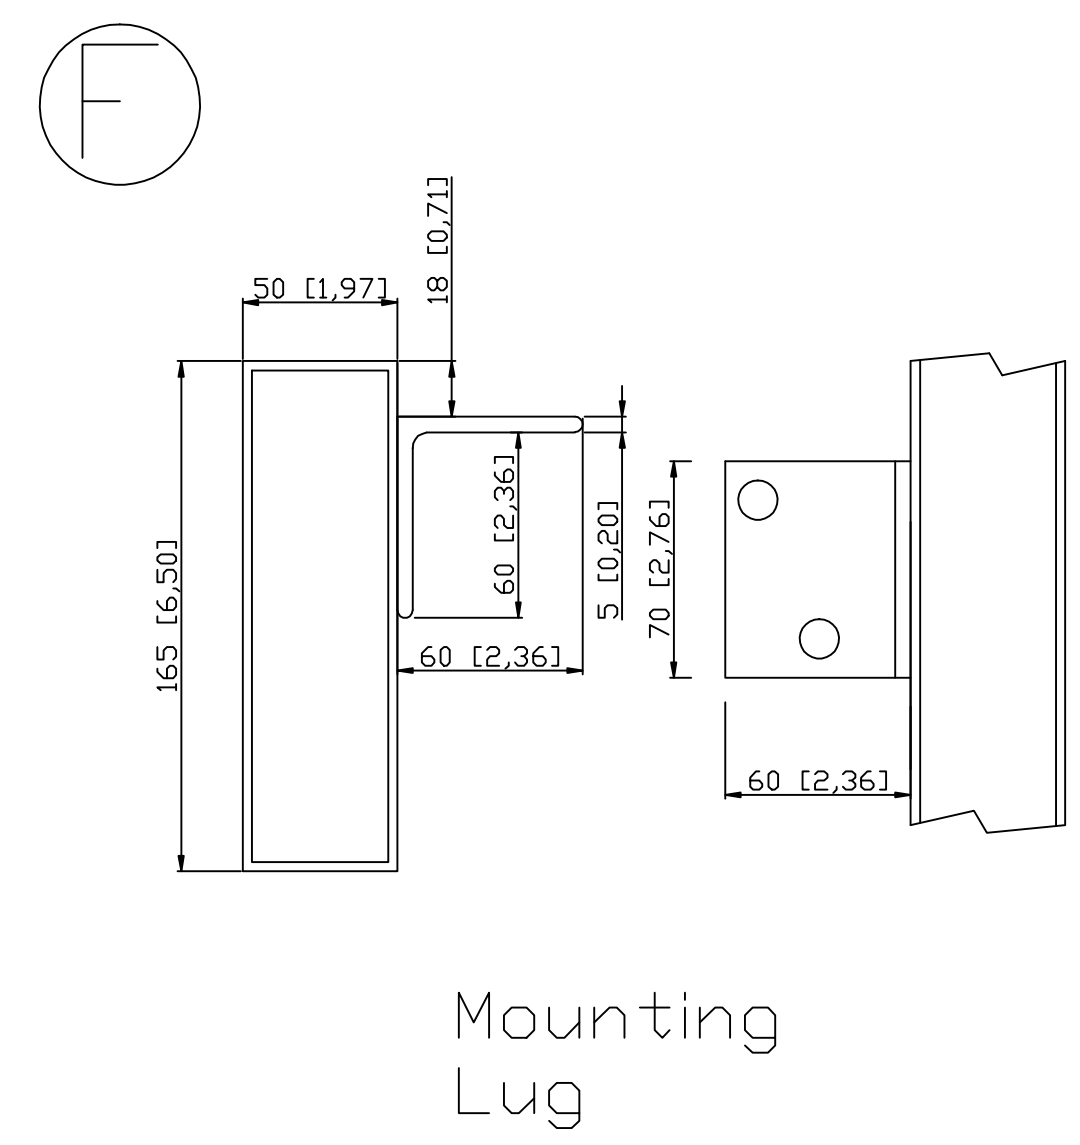

Window opens for cleaning and ventilation (D)

(A)
 Lock hole
 Prepare
 America Standard
 bored on active
 door
 F 系列, 70MM 边心距

Pablo Amaya

Color 05 Oil Rubbed Bronze

Opening Way

GLASS

water cubic+clear

CAD APPROVED BY CLIENT