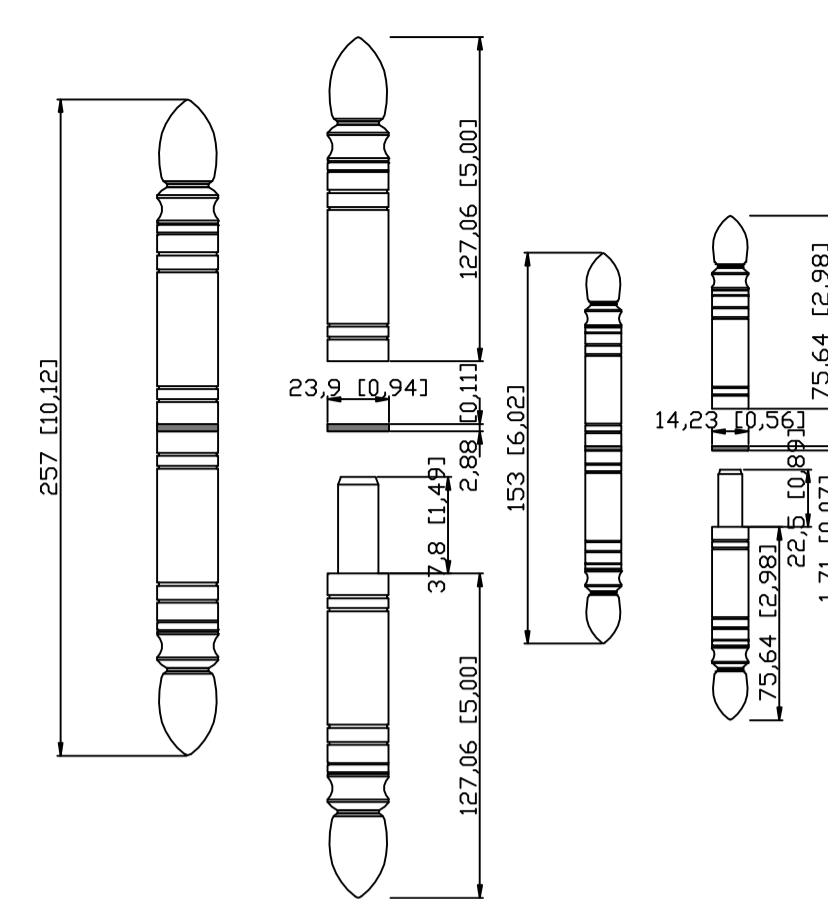

Window opens for cleaning and ventilation (D)

(A)  
 Lock hole  
 Prepare  
 America Standard  
 bored on active  
 door  
 F 系列, 70MM 边心距

Pablo Amaya

Color 05 Oil Rubbed Bronze

Opening Way

GLASS

water cubic+clear