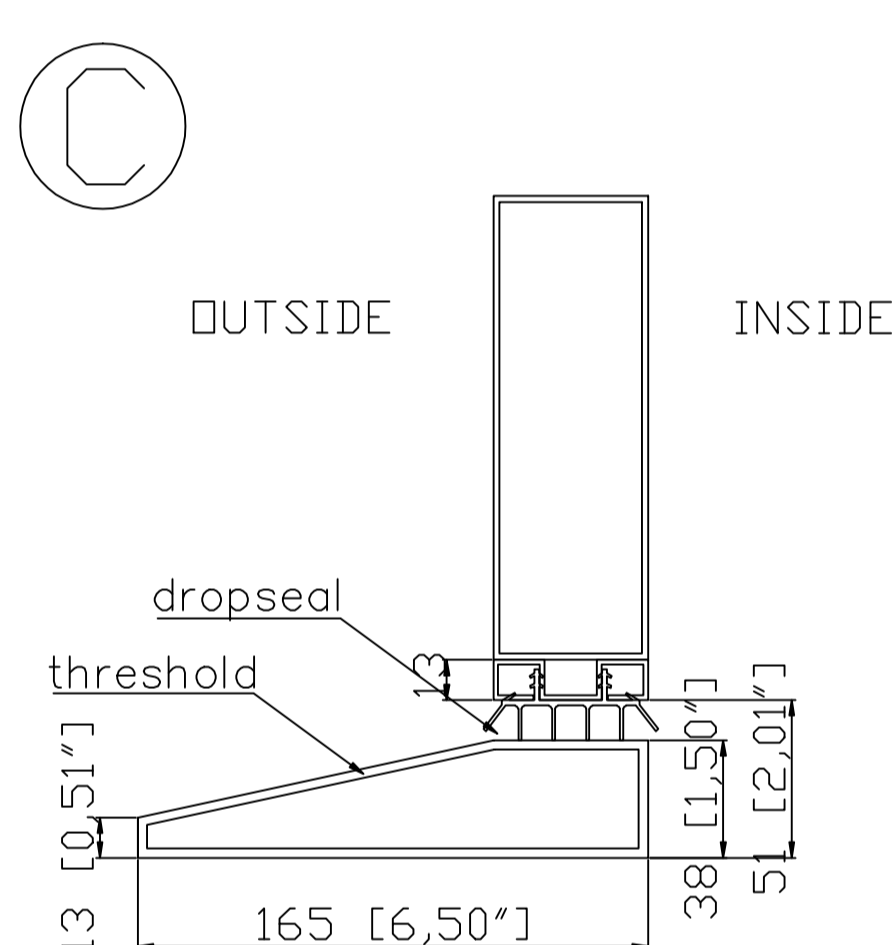

Window opens for cleaning and ventilation (D)

(A)  
 Lock hole  
 Prepare  
 America Standard  
 bored on active  
 door  
 F 系列, 70MM 边心距

Pablo Amaya

Color 05 Oil Rubbed Bronze

Opening Way

GLASS

water cubic+clear