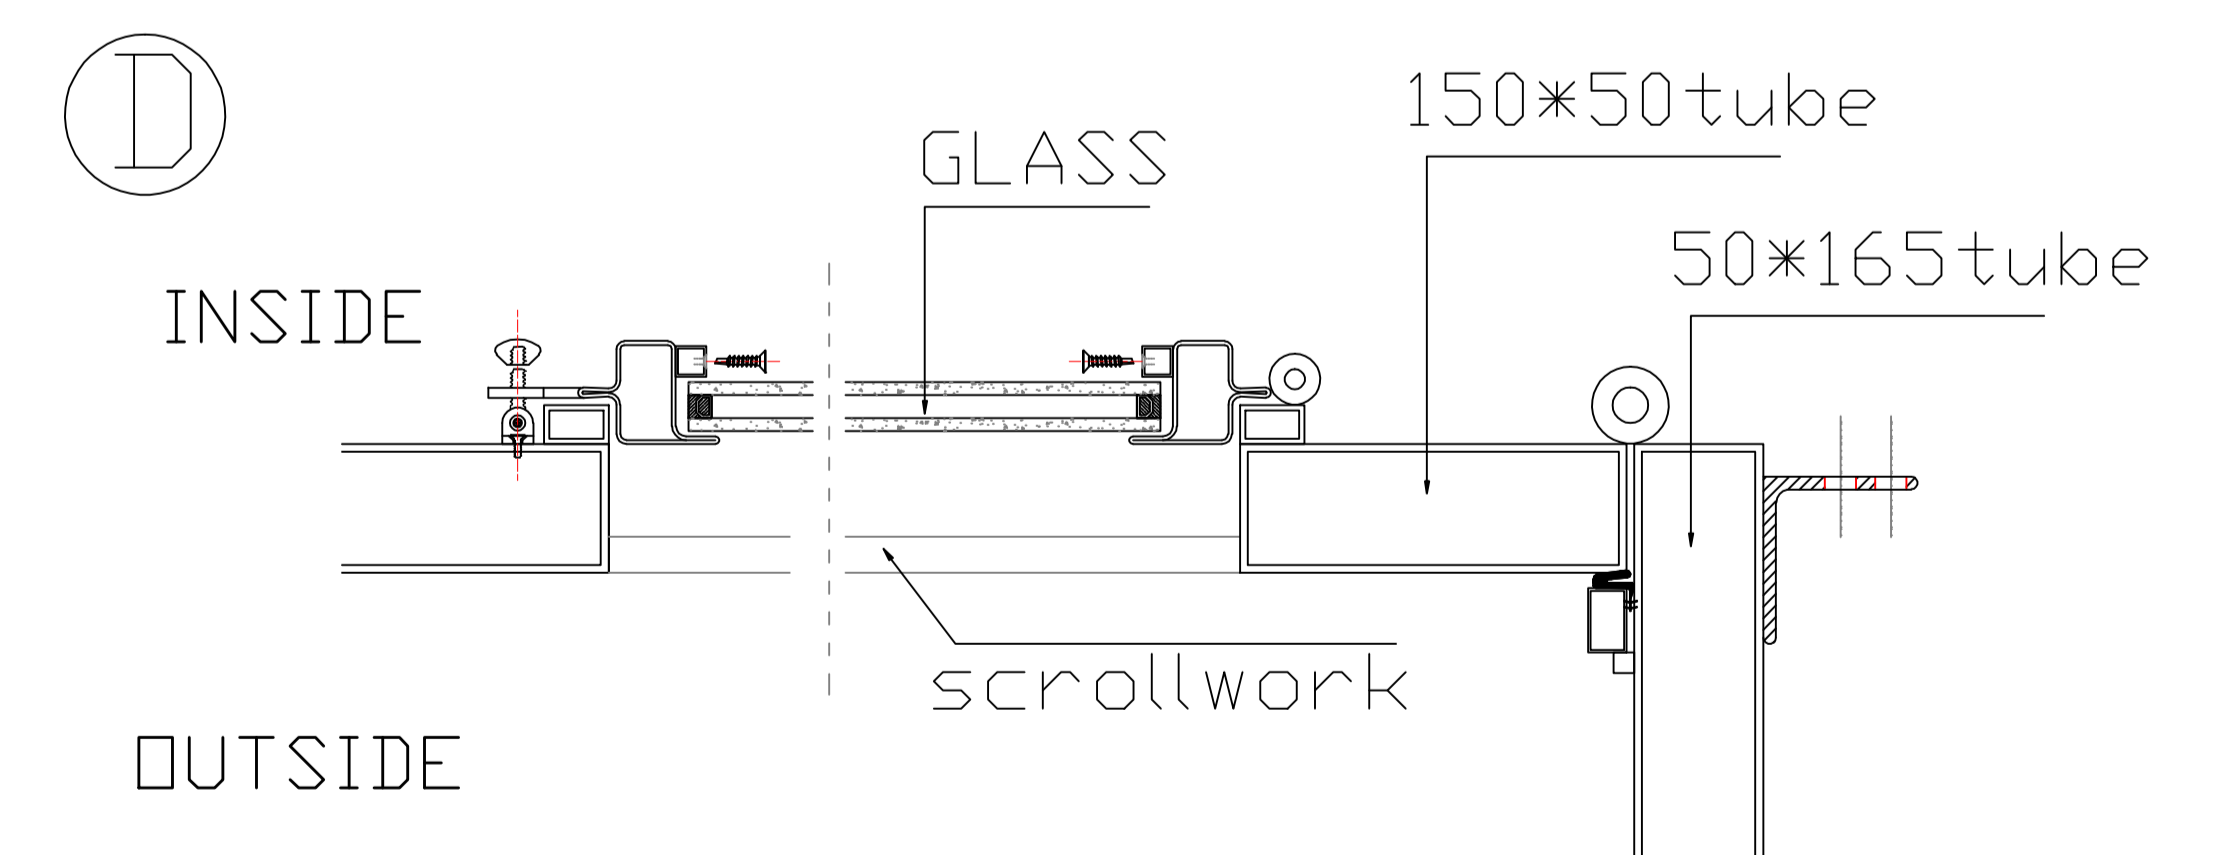

Window opens for cleaning and ventilation (D)

(A)  
 Lock hole  
 Prepare  
 America Standard  
 bored on active  
 door  
 F 系列, 70MM 边心距

Pablo Amaya

Color 05 Oil Rubbed Bronze

Opening Way

GLASS

water cubic+clear