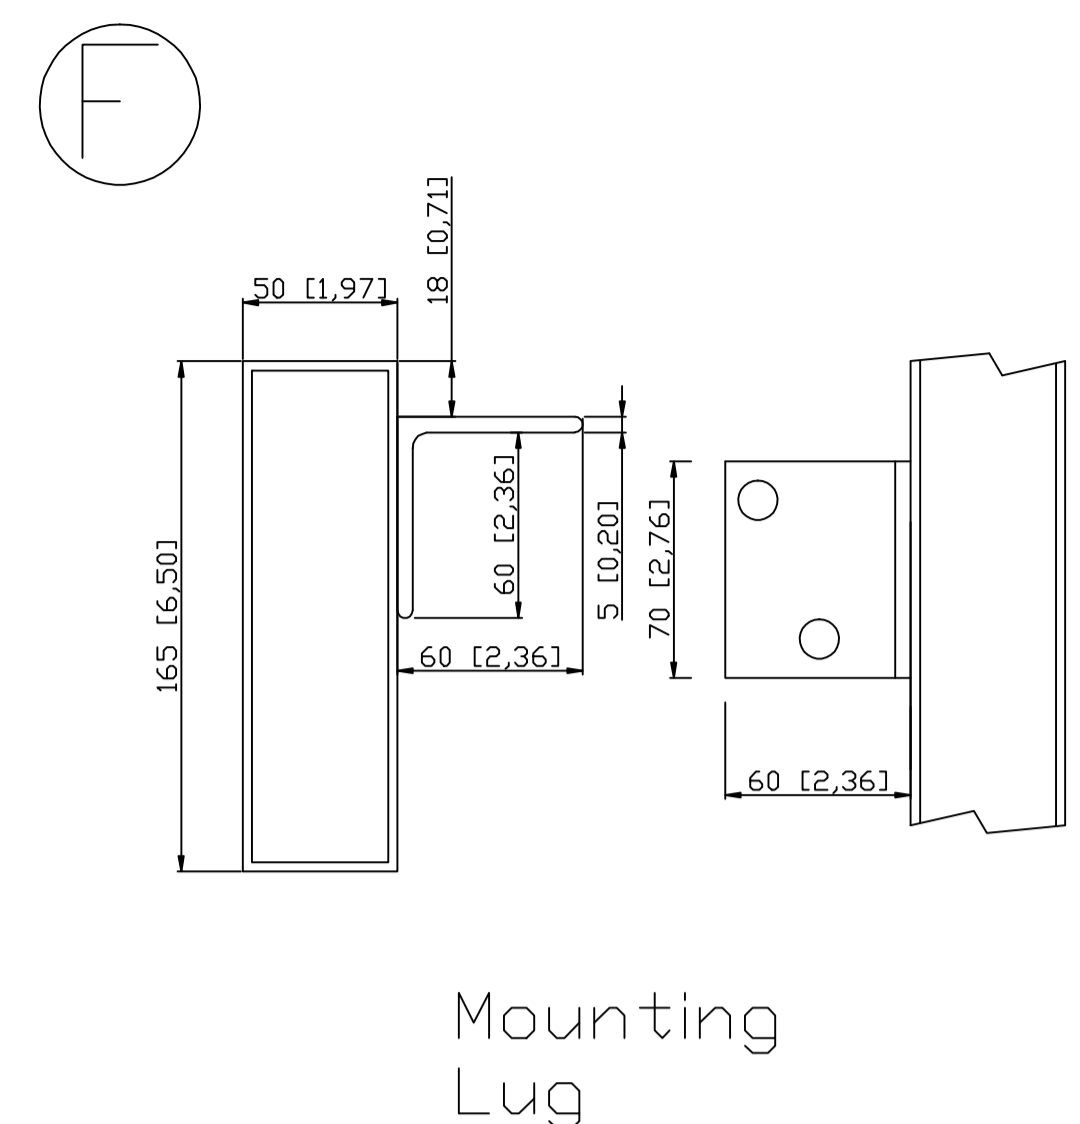

Window opens for cleaning and ventilation (D)

(A)  
 Lock hole  
 Prepare  
 America Standard  
 bored on active  
 door  
 F 系列, 70MM 边心距

Pablo Amaya

Color 05 Oil Rubbed Bronze

Opening Way

GLASS

water cubic+clear