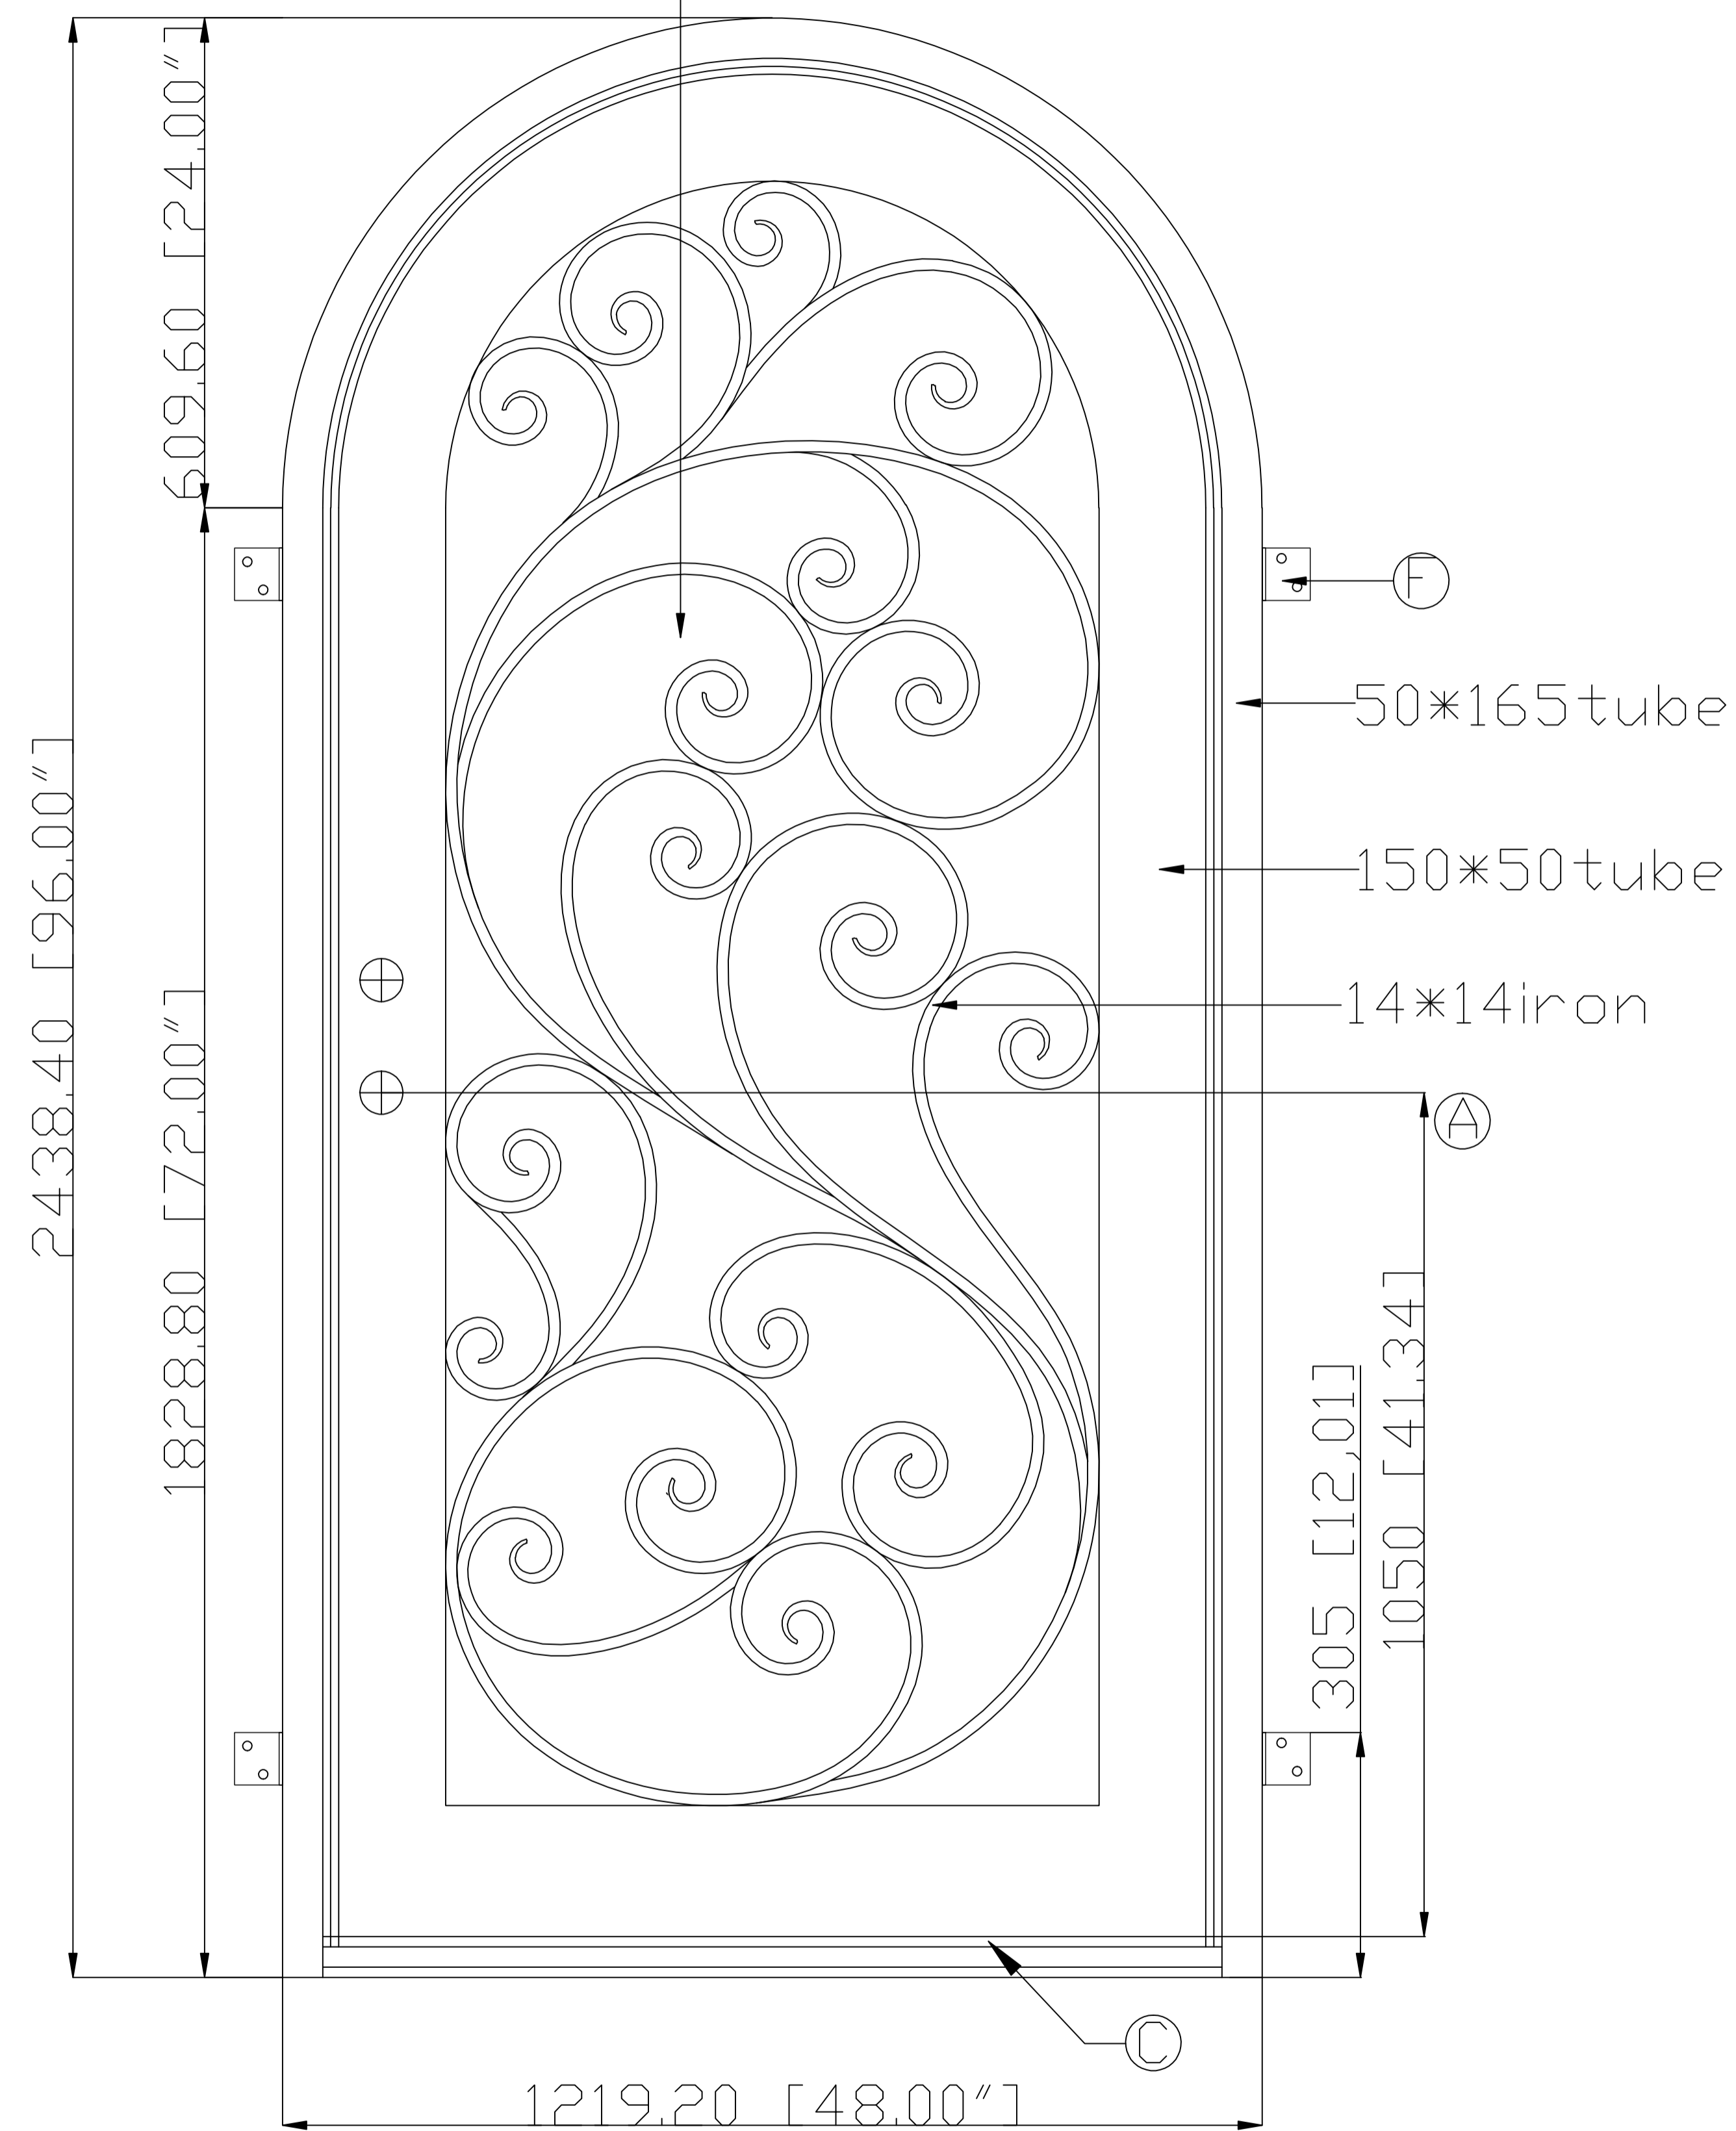

Window opens for cleaning and ventilation (D)

(A)  
 Lock hole  
 Prepare  
 America Standard  
 bored on active  
 door  
 F 系列, 70MM 边心距

Pablo Amaya

Color 05 Oil Rubbed Bronze

Opening Way

GLASS

water cubic+clear