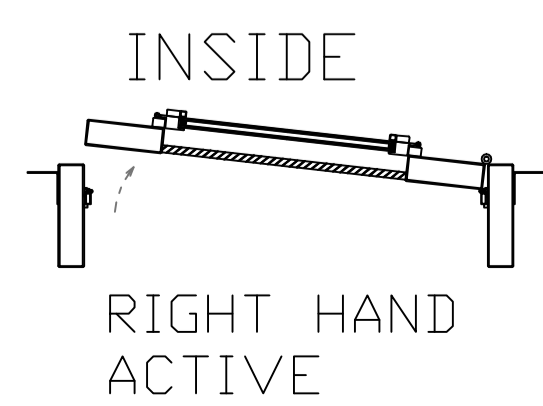

Window opens for cleaning and ventilation (D)

(A)  
 Lock hole  
 Prepare  
 America Standard  
 bored on active  
 door  
 F 系列, 70MM 边心距

Pablo Amaya

Color 05 Oil Rubbed Bronze

Opening Way

GLASS

water cubic+clear