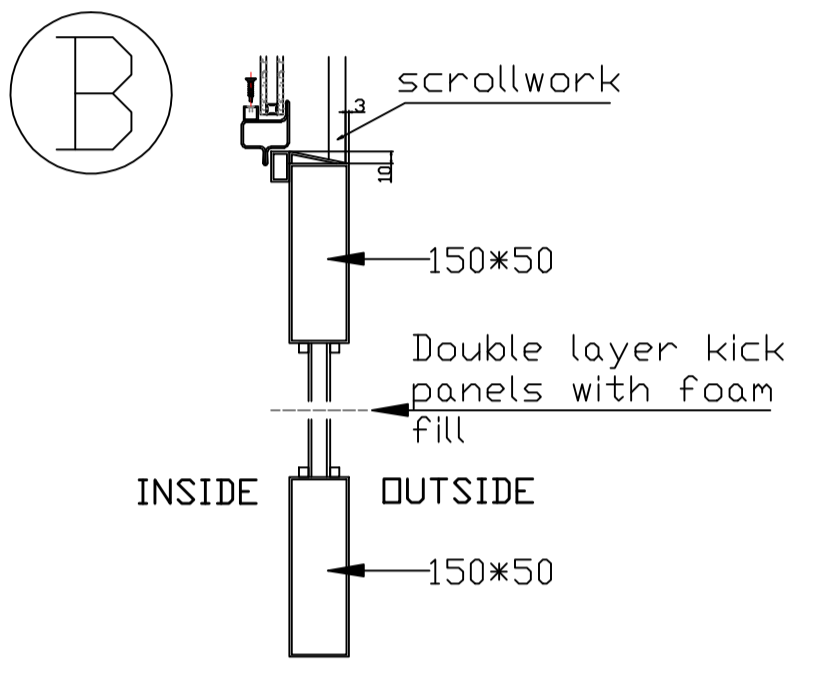

Window opens for cleaning and ventilation (D)

Mounting Lug

A  
 Lock hole  
 Prepare  
 America Standard  
 bored on Both  
 door  
 F 系列锁, 60 边心距

NOTE: THERMO BLOCK

Ellan Toothman	Color	01matte black	Opening Way	INSIDE	GLASS	Clear+Clear	CAD APPROVED BY CLIENT
L2018.12.08 REV-D	Packing	iron cage	Handling	RIGHT HAND ACTIVE			