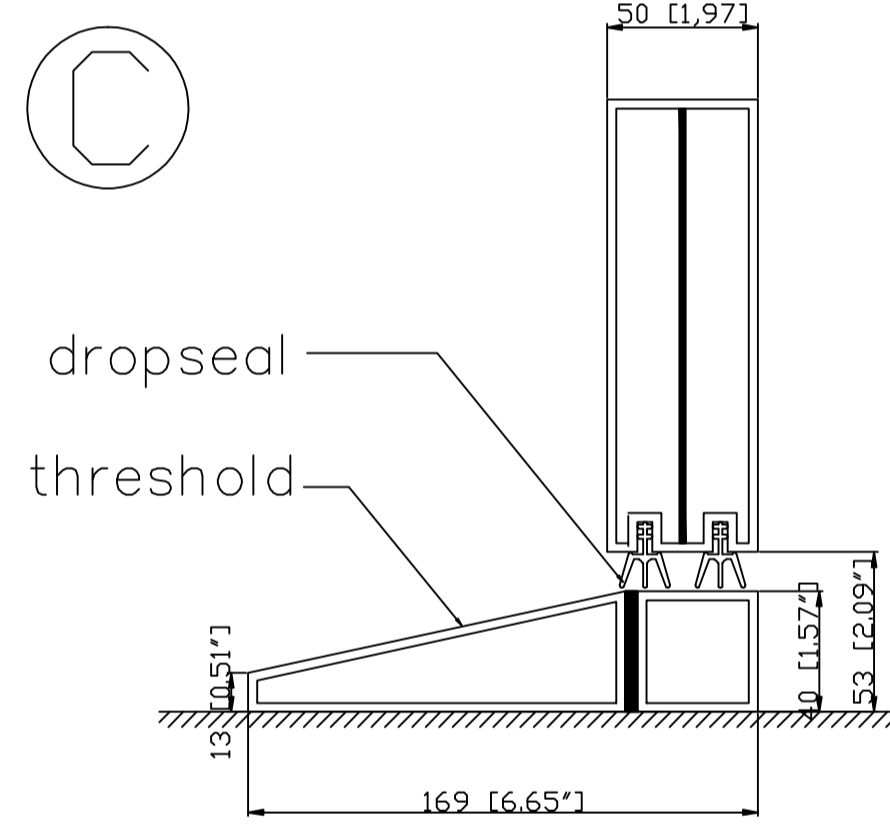

Window opens for cleaning and ventilation (D)

Mounting Lug

A  
 Lock hole  
 Prepare  
 America Standard  
 bored on Both  
 door  
 F 系列锁, 60 边心距

NOTE: THERMO BLOCK

Ellan Toothman	Color	01matte black	Opening Way	INSIDE	GLASS	Clear+Clear	CAD APPROVED BY CLIENT
L2018.12.08 REV-D	Packing	iron cage	Handling	RIGHT HAND ACTIVE			