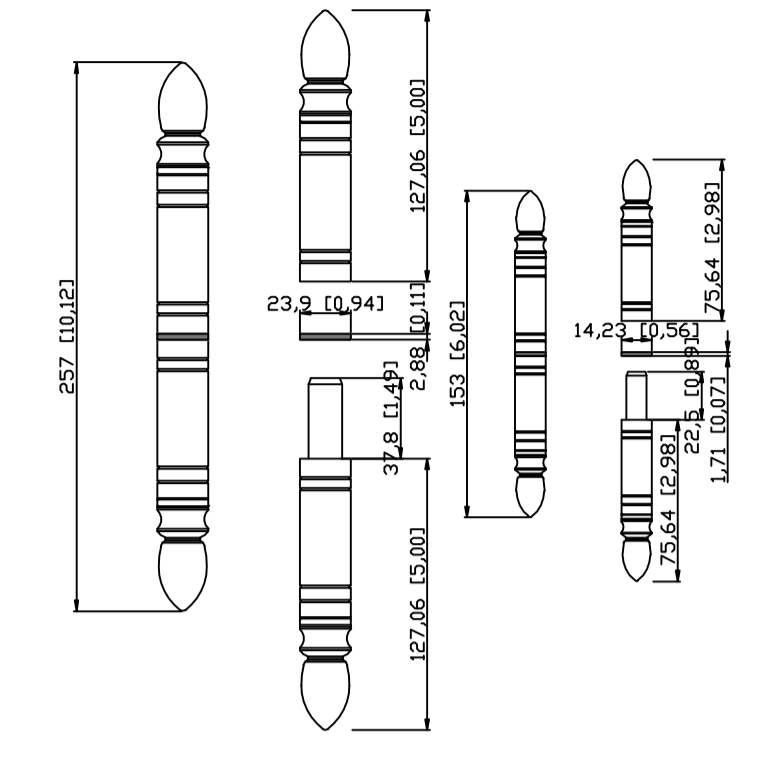

Window opens for cleaning and ventilation (D)

Mounting Lug

A  
 Lock hole  
 Prepare  
 America Standard  
 bored on Both  
 door  
 F 系列锁, 60 边心距

NOTE: THERMO BLOCK

Ellan Toothman	Color	01matte black	Opening Way	INSIDE	GLASS	Clear+Clear	CAD APPROVED BY CLIENT
L2018.12.08 REV-D	Packing	iron cage	Handling	RIGHT HAND ACTIVE			