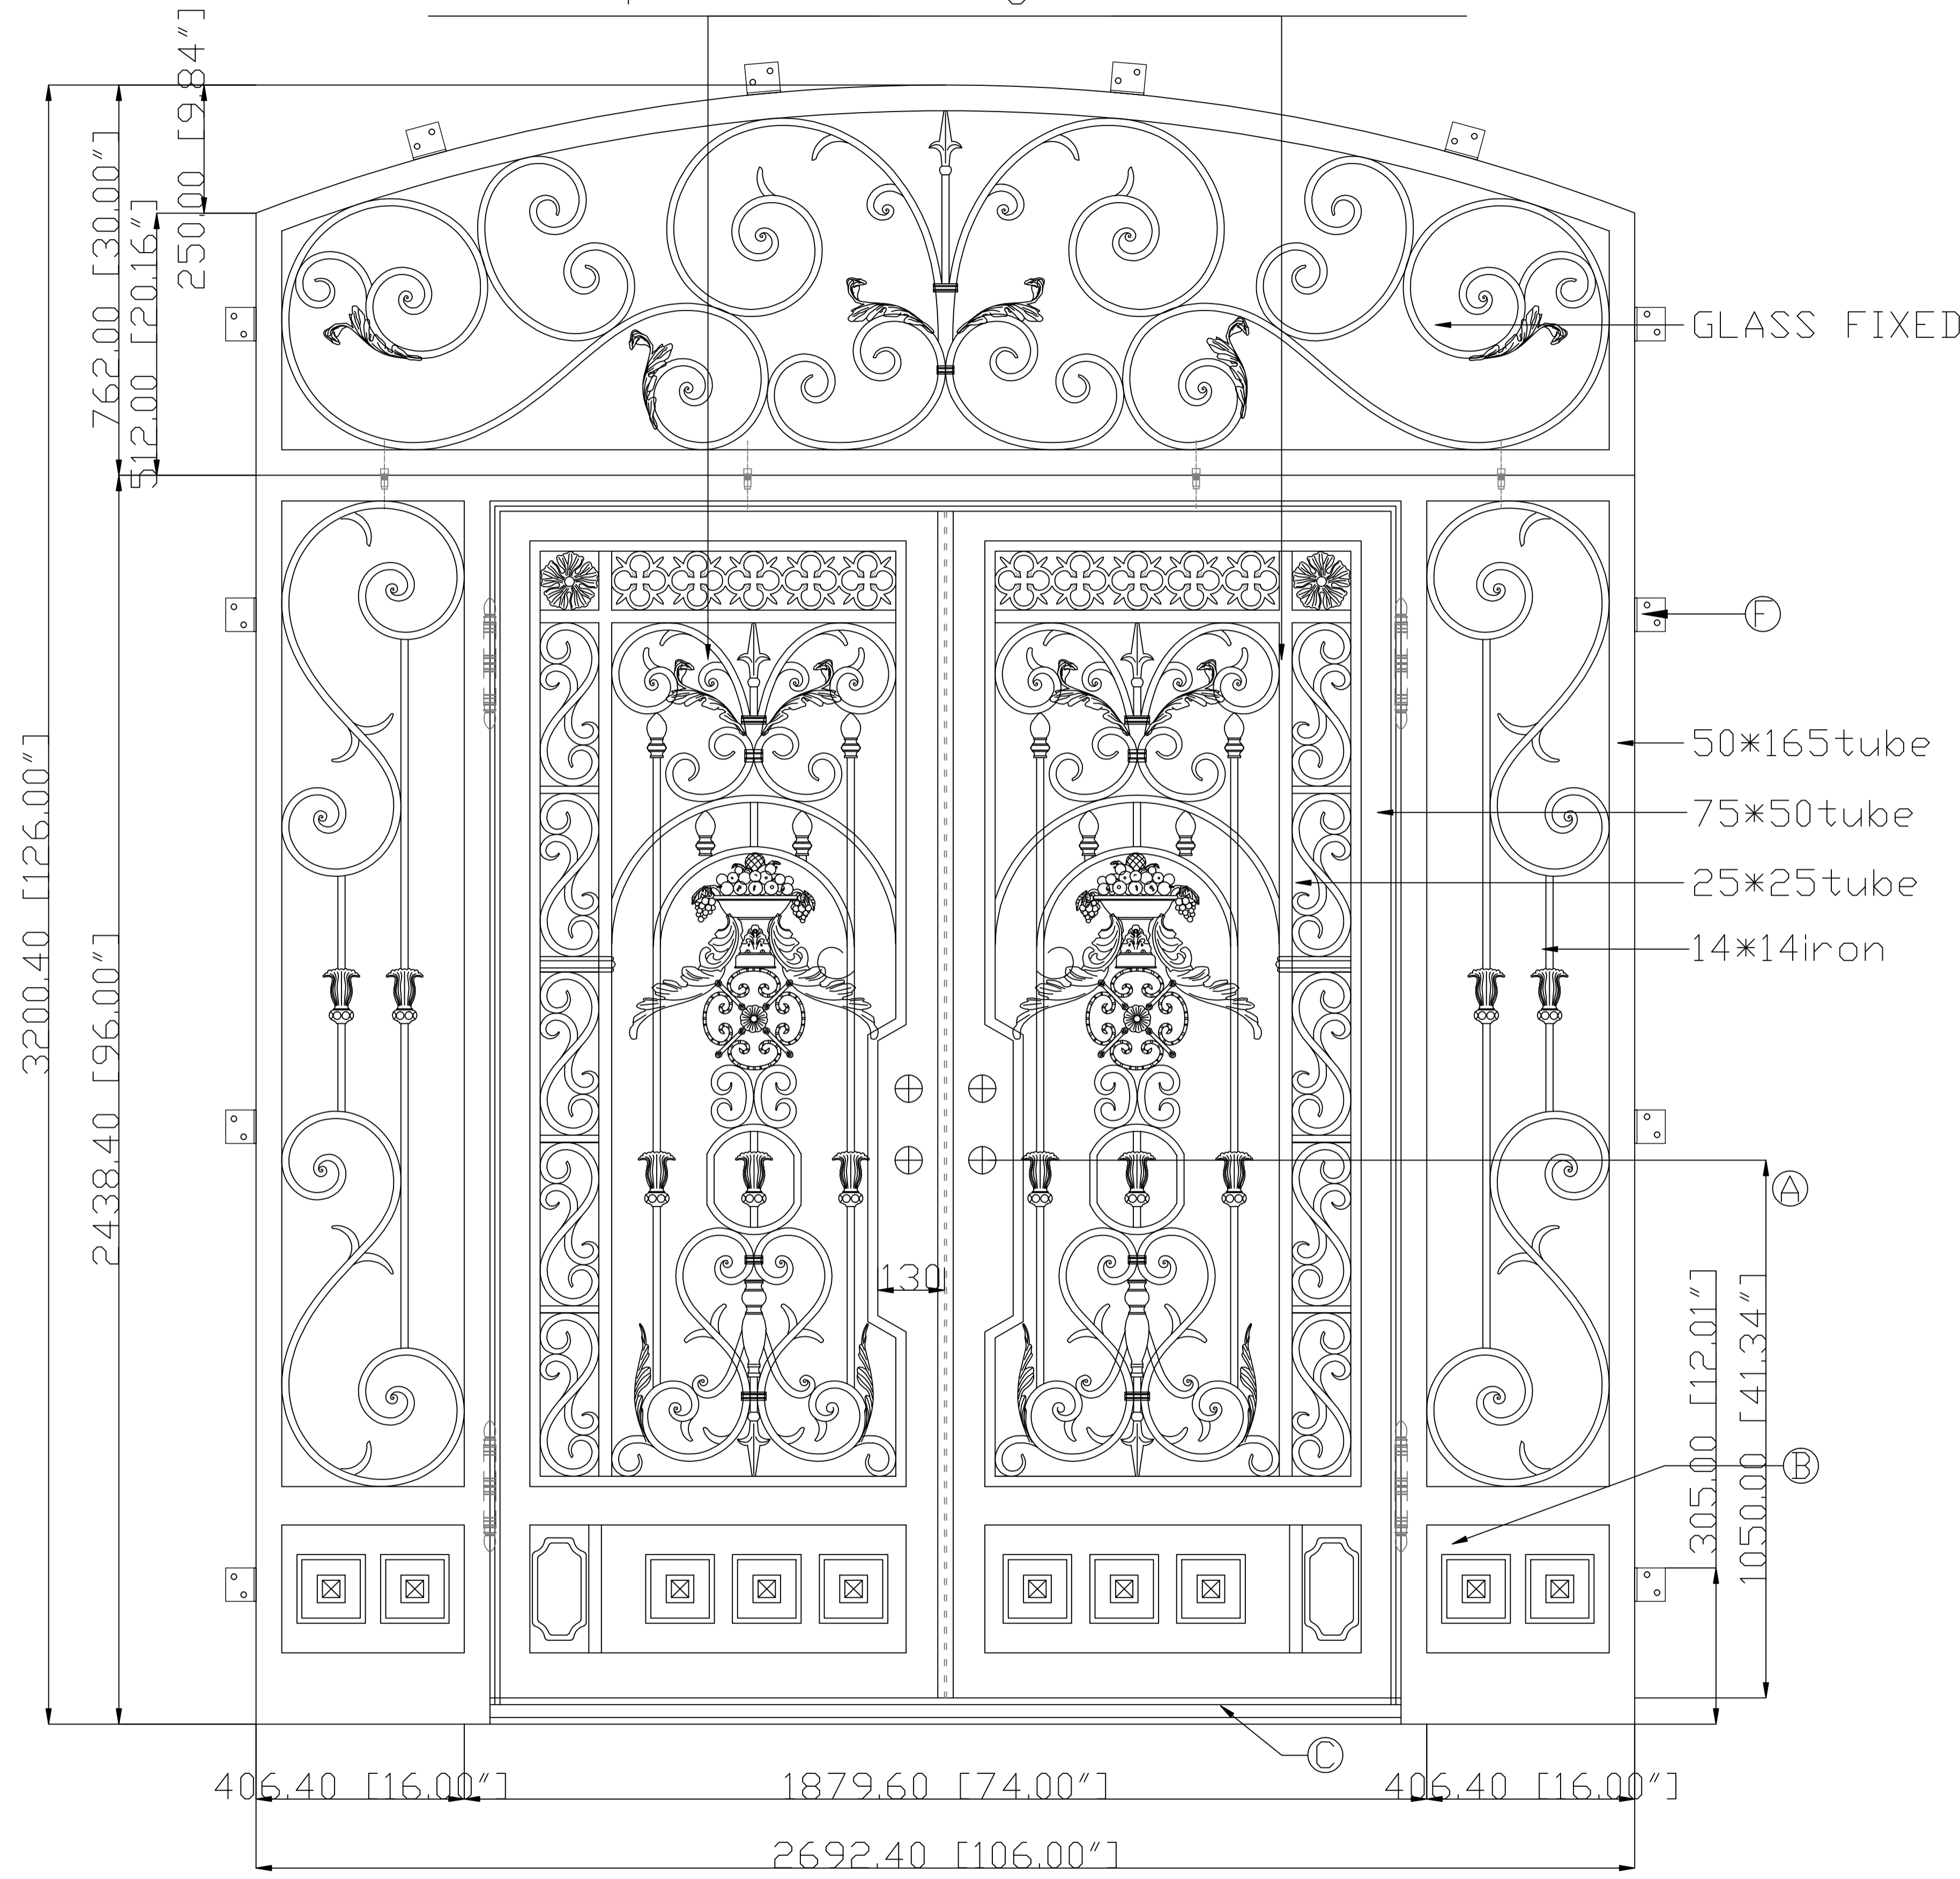

Window opens for cleaning and ventilation (D)

Mounting Lug

A  
 Lock hole  
 Prepare  
 America Standard  
 bored on Both  
 door  
 F 系列锁, 60 边心距

NOTE: THERMO BLOCK

Ellan Toothman	Color	01matte black	Opening Way	INSIDE	GLASS	Clear+Clear	CAD APPROVED BY CLIENT
L2018.12.08 REV-D	Packing	iron cage	Handling	RIGHT HAND ACTIVE			