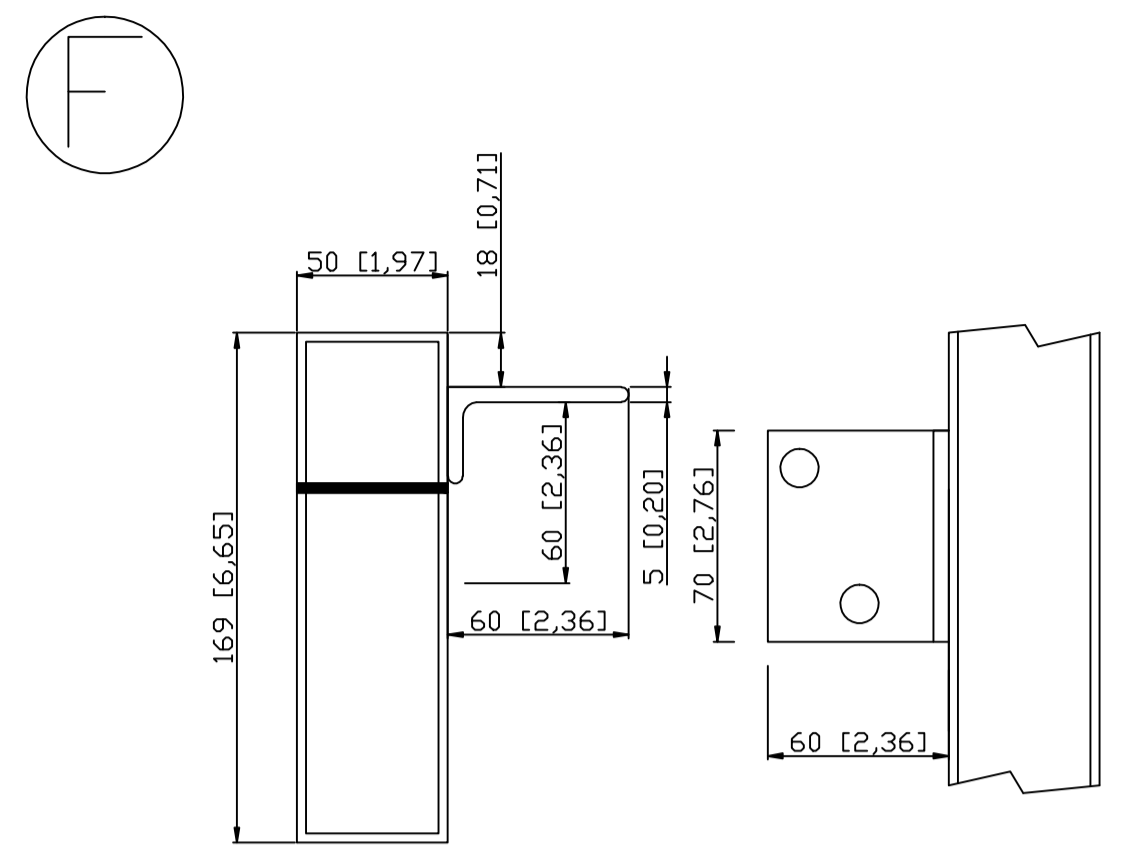

Window opens for cleaning and ventilation (D)

Mounting Lug

A  
 Lock hole  
 Prepare  
 America Standard  
 bored on Both  
 door  
 F 系列锁, 60 边心距

NOTE: THERMO BLOCK

Ellan Toothman	Color	01matte black	Opening Way	INSIDE	GLASS	Clear+Clear	CAD APPROVED BY CLIENT
L2018.12.08 REV-D	Packing	iron cage	Handling	RIGHT HAND ACTIVE			