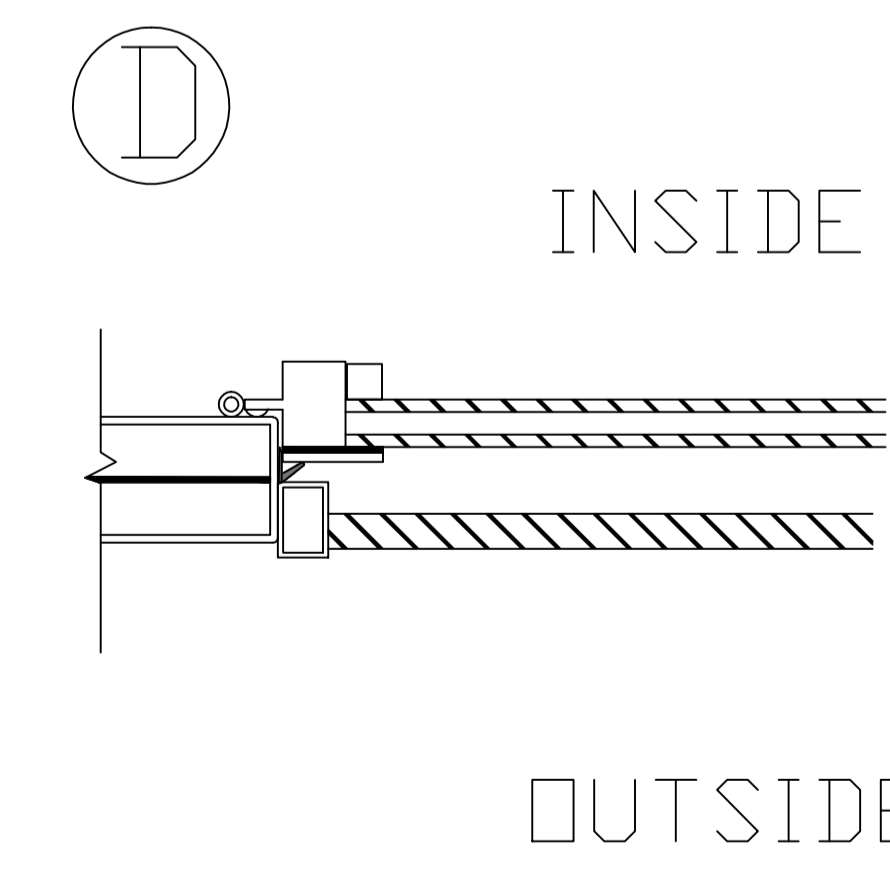

Window opens for cleaning and ventilation (D)

Mounting Lug

A  
 Lock hole  
 Prepare  
 America Standard  
 bored on Both  
 door  
 F 系列锁, 60 边心距

NOTE: THERMO BLOCK

Ellan Toothman	Color	01matte black	Opening Way	INSIDE	GLASS	Clear+Clear	CAD APPROVED BY CLIENT
L2018.12.08 REV-D	Packing	iron cage	Handling	RIGHT HAND ACTIVE			