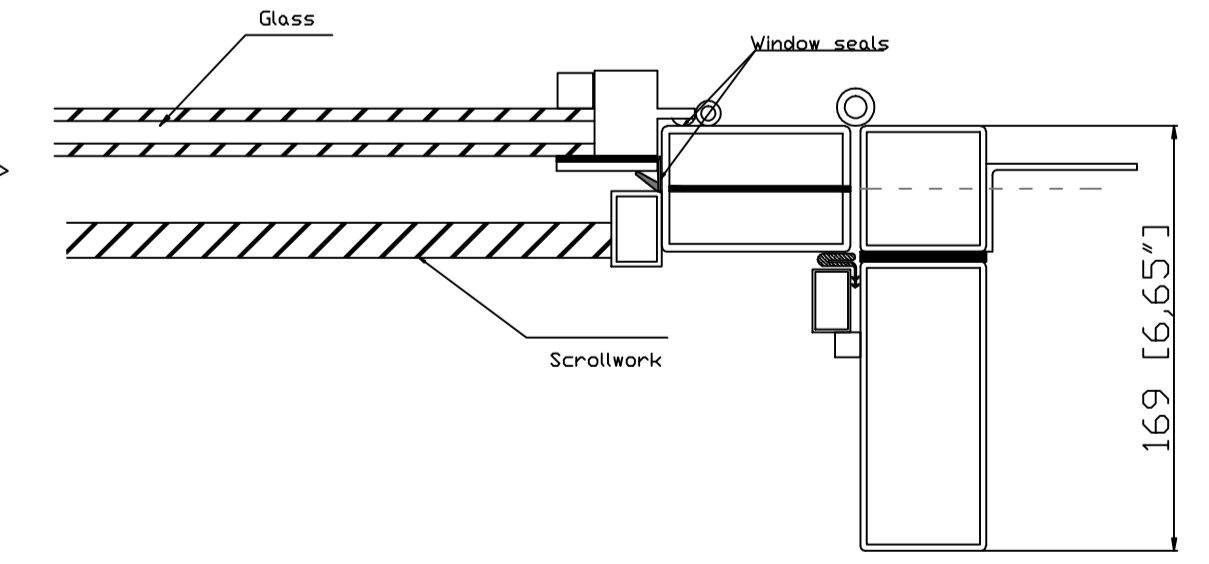

Window opens for cleaning and ventilation (D)

Mounting Lug

A  
 Lock hole  
 Prepare  
 America Standard  
 bored on Both  
 door  
 F 系列锁, 60 边心距

NOTE: THERMO BLOCK

Ellan Toothman	Color	01matte black	Opening Way	INSIDE	GLASS	Clear+Clear	CAD APPROVED BY CLIENT
L2018.12.08 REV-D	Packing	iron cage	Handling	RIGHT HAND ACTIVE			