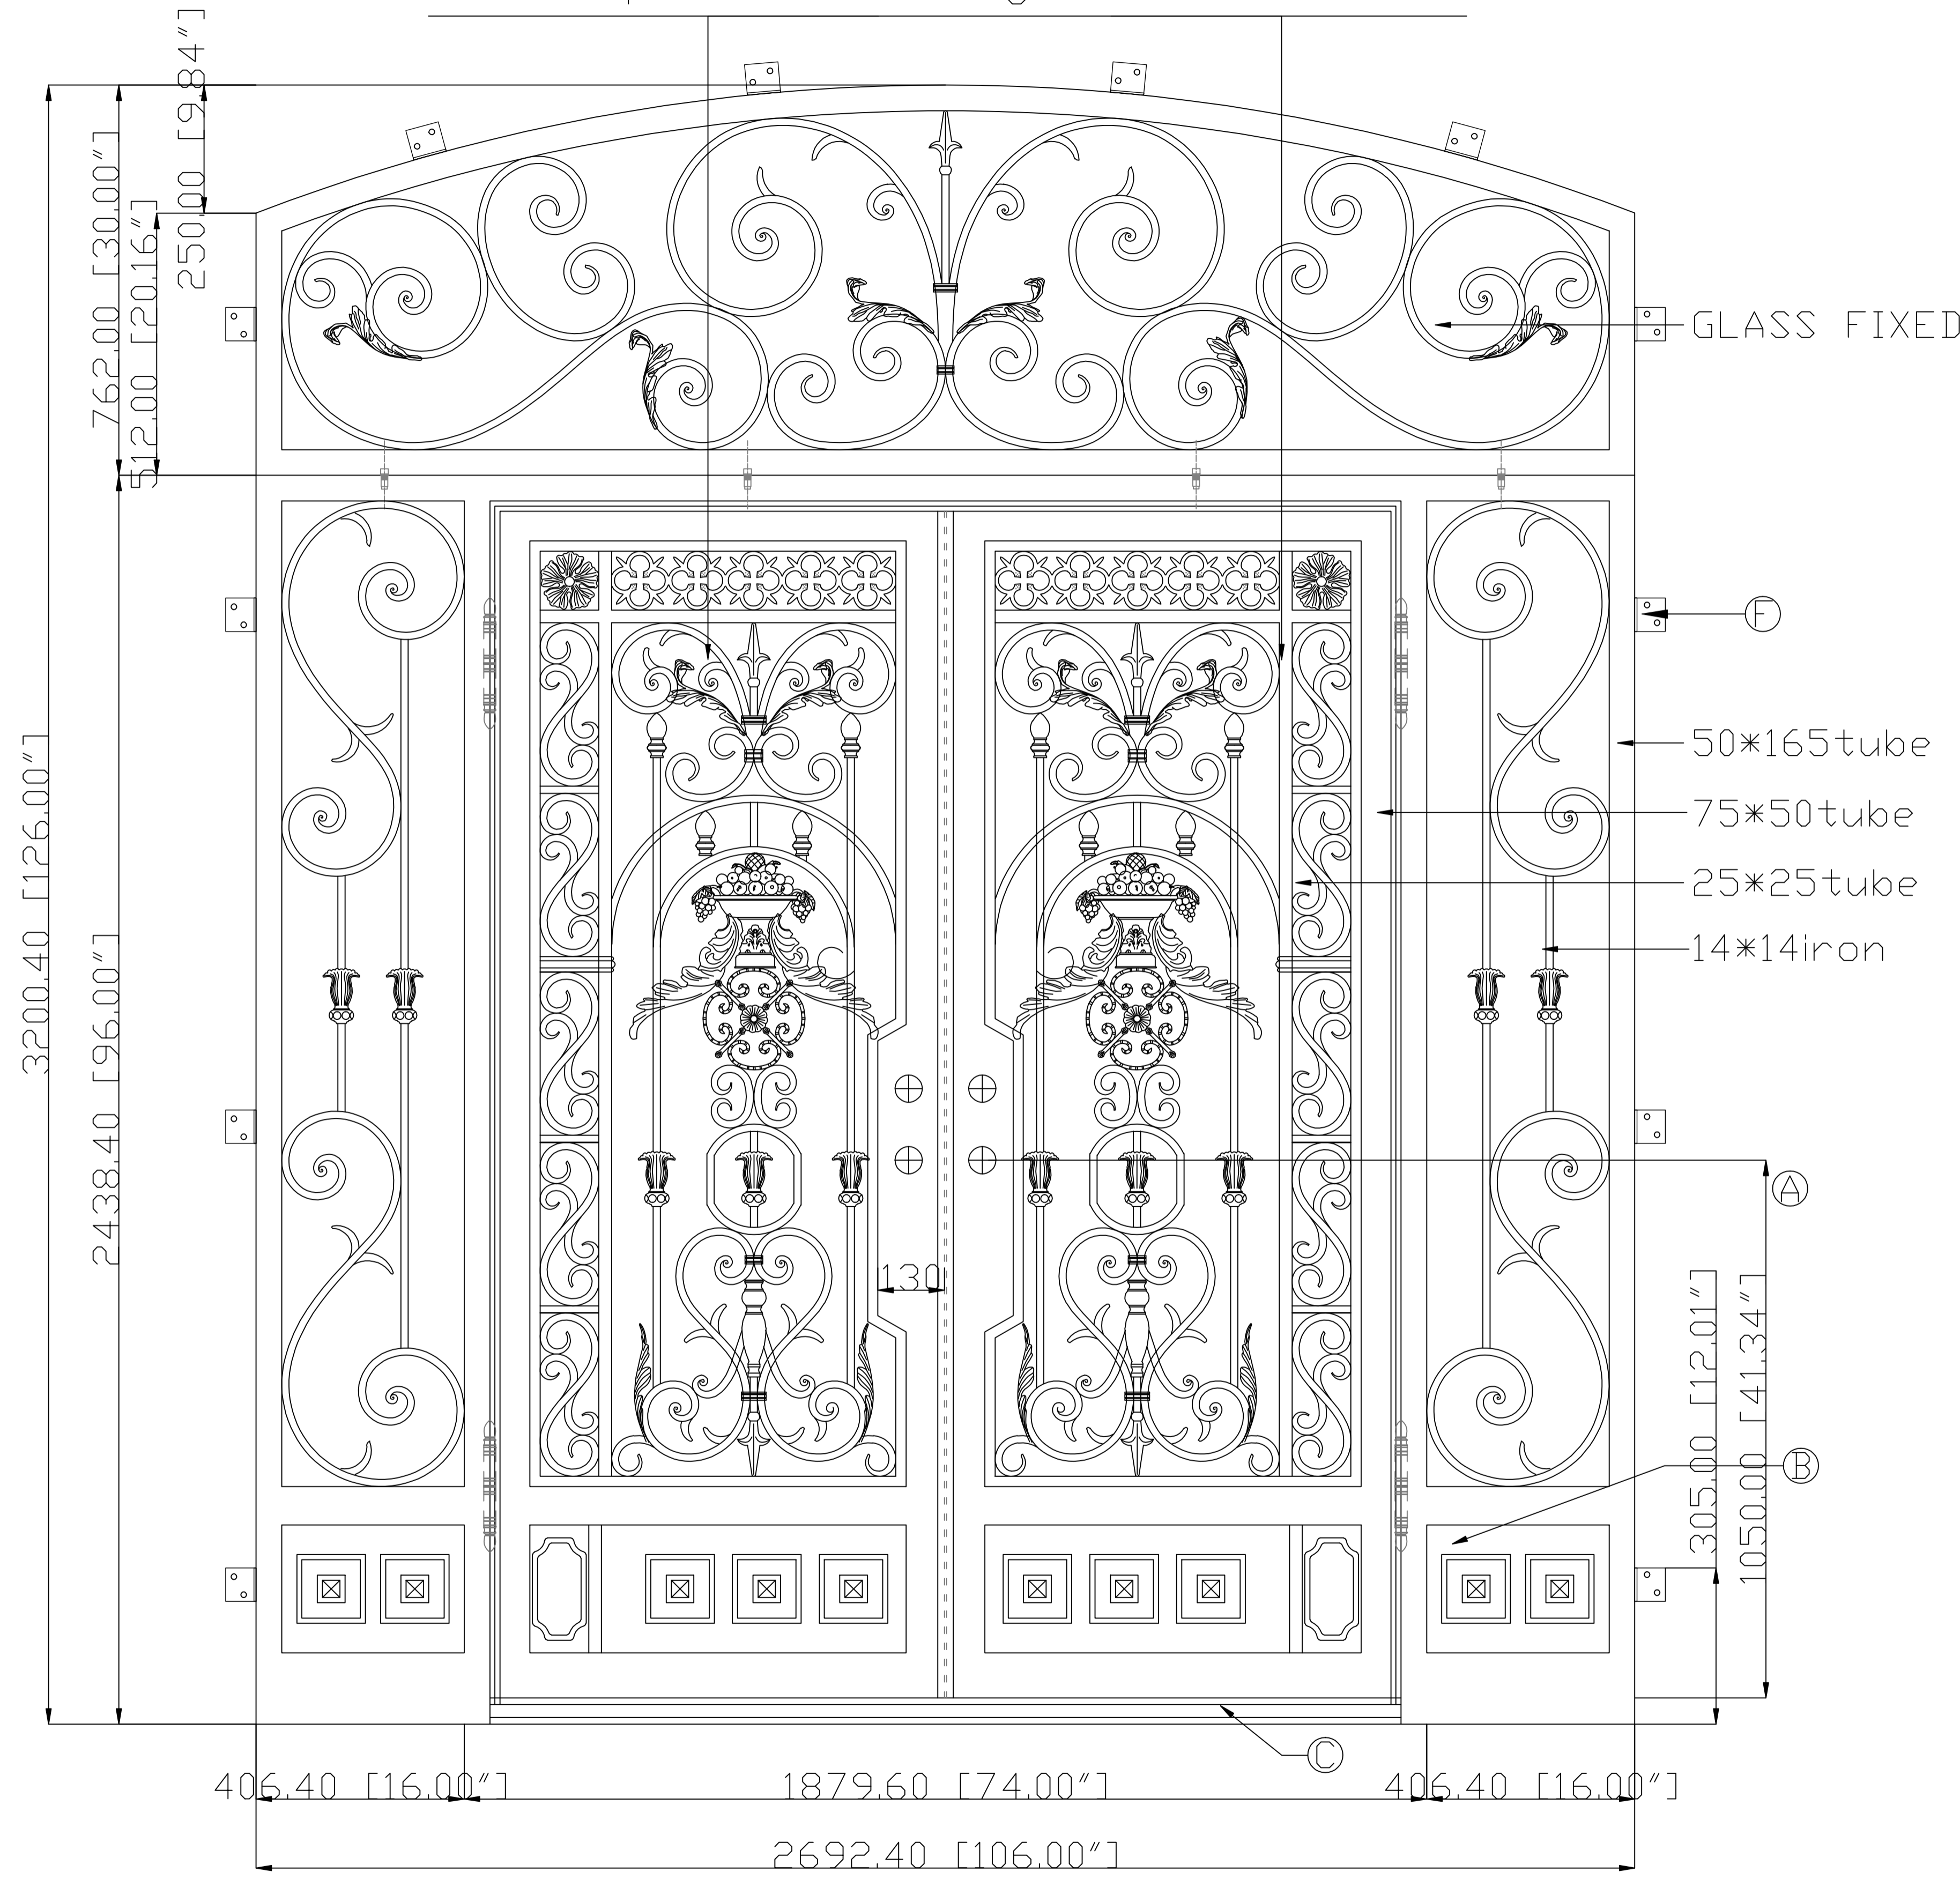

Window opens for cleaning and ventilation (D)

Mounting Lug

A
 Lock hole
 Prepare
 America Standard
 bored on Both
 door
 F 系列锁, 60 边心距

NOTE: THERMO BLOCK

Ellan Toothman	Color	01matte black	Opening Way	INSIDE	GLASS	Clear+Clear	CAD APPROVED BY CLIENT
L2018.12.08 REV-D	Packing	iron cage	Handling	RIGHT HAND ACTIVE			