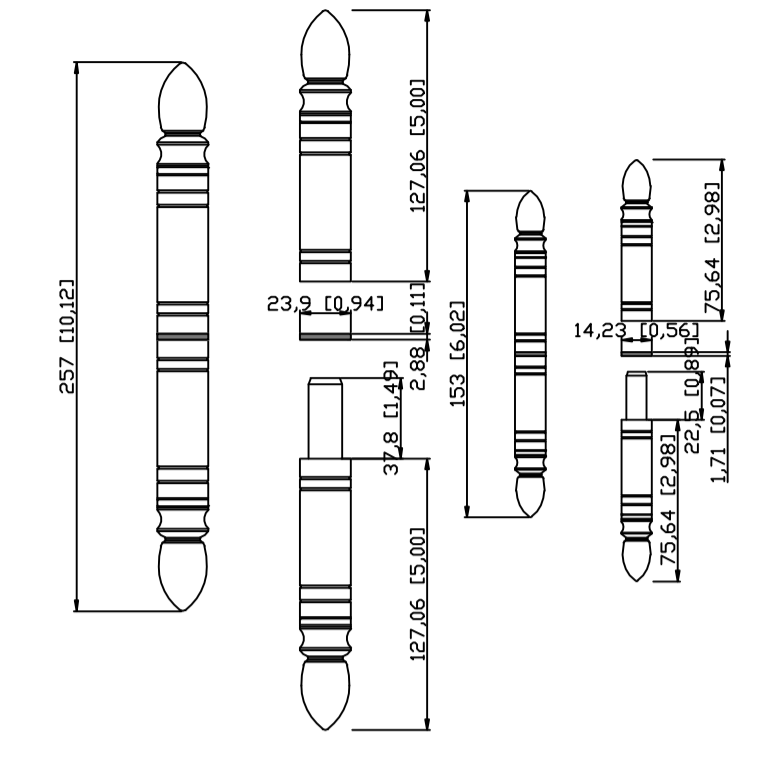

Window opens for cleaning and ventilation (D)

Mounting Lug

A
 Lock hole
 Prepare
 America Standard
 bored on Both
 door
 F 系列锁, 60 边心距

NOTE: THERMO BLOCK

Ellan Toothman	Color	01matte black	Opening Way	INSIDE	GLASS	Clear+Clear	CAD APPROVED BY CLIENT
L2018.12.08 REV-D	Packing	iron cage	Handling	RIGHT HAND ACTIVE			