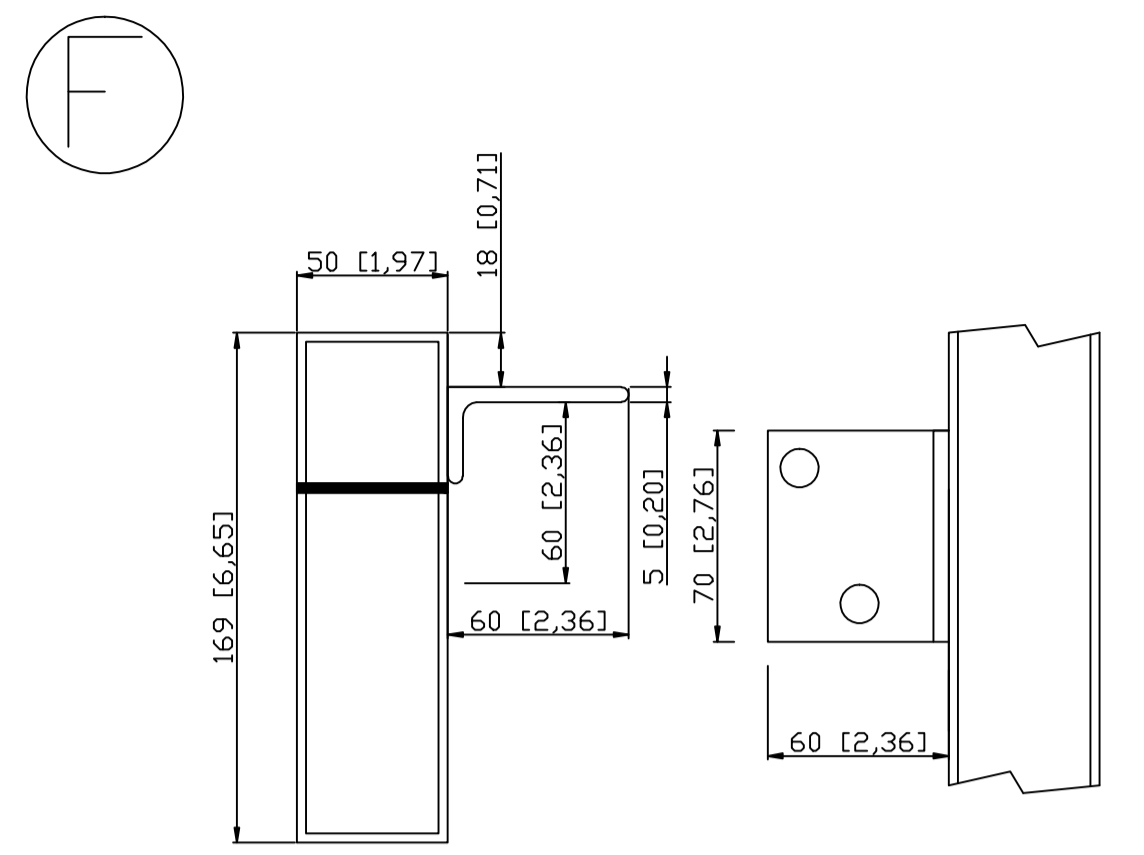

Window opens for cleaning and ventilation (D)

Mounting Lug

A
 Lock hole
 Prepare
 America Standard
 bored on Both
 door
 F 系列锁, 60 边心距

NOTE: THERMO BLOCK

Ellan Toothman	Color	01matte black	Opening Way	INSIDE	GLASS	Clear+Clear	CAD APPROVED BY CLIENT
L2018.12.08 REV-D	Packing	iron cage	Handling	RIGHT HAND ACTIVE			