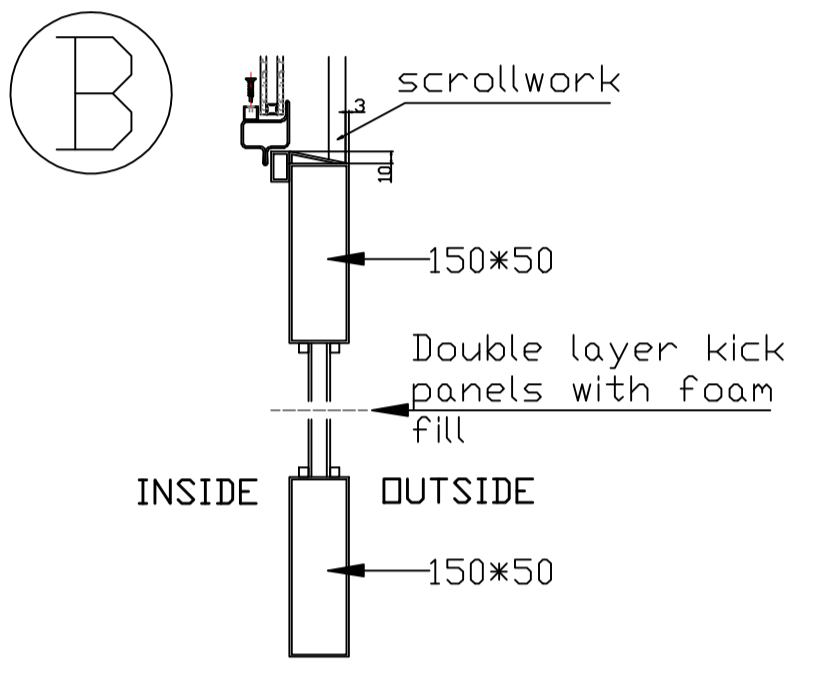

Window opens for cleaning and ventilation (D)

Mounting Lug

A
 Lock hole
 Prepare
 America Standard
 bored on Both
 door
 F 系列锁, 60 边心距

NOTE: THERMO BLOCK

Ellan Toothman	Color	01matte black	Opening Way	INSIDE	GLASS	Clear+Clear	CAD APPROVED BY CLIENT
L2018.12.08 REV-D	Packing	iron cage	Handling	RIGHT HAND ACTIVE			