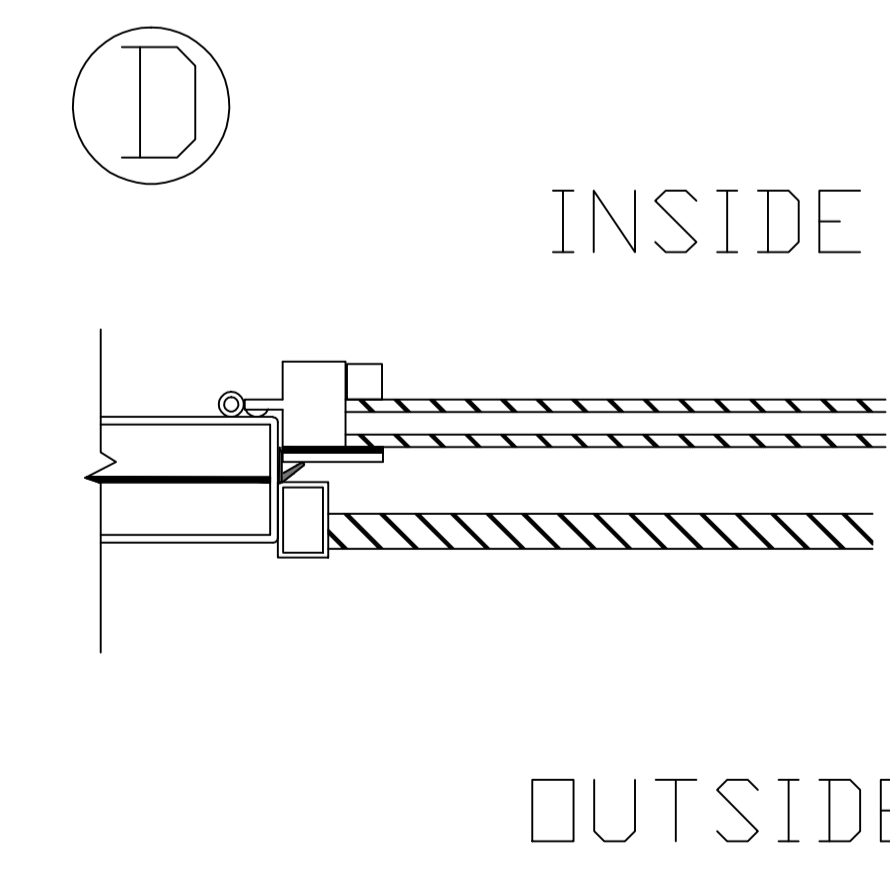

Window opens for cleaning and ventilation (D)

Mounting Lug

A
 Lock hole
 Prepare
 America Standard
 bored on Both
 door
 F 系列锁, 60 边心距

NOTE: THERMO BLOCK

Ellan Toothman	Color	01matte black	Opening Way	INSIDE	GLASS	Clear+Clear	CAD APPROVED BY CLIENT
L2018.12.08 REV-D	Packing	iron cage	Handling	RIGHT HAND ACTIVE			