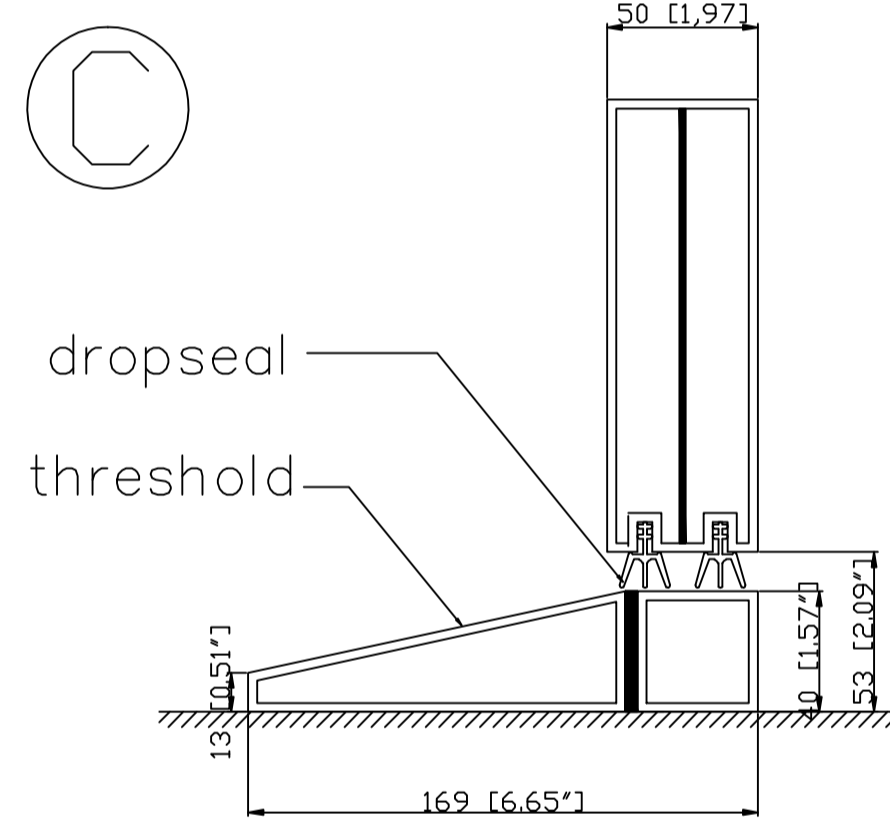

Window opens for cleaning and ventilation (D)

Mounting Lug

A
 Lock hole
 Prepare
 America Standard
 bored on Both
 door
 F 系列锁, 60 边心距

NOTE: THERMO BLOCK

Ellan Toothman	Color	01matte black	Opening Way	INSIDE	GLASS	Clear+Clear	CAD APPROVED BY CLIENT
L2018.12.08 REV-D	Packing	iron cage	Handling	RIGHT HAND ACTIVE			