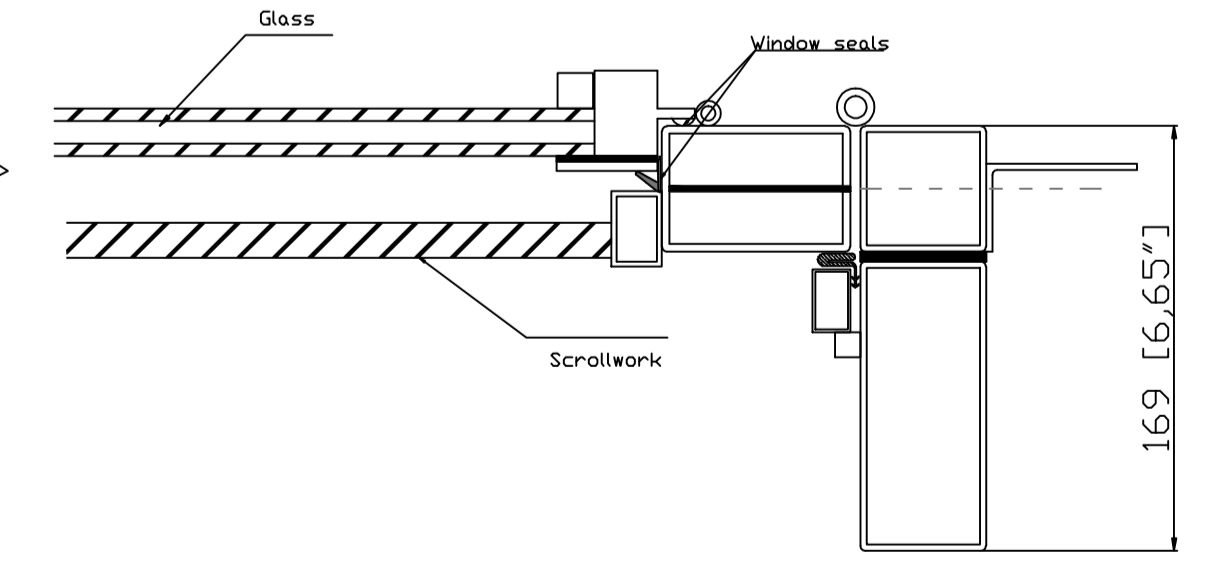

Window opens for cleaning and ventilation (D)

Mounting Lug

A
 Lock hole
 Prepare
 America Standard
 bored on Both
 door
 F 系列锁, 60 边心距

NOTE: THERMO BLOCK

Ellan Toothman	Color	01matte black	Opening Way	INSIDE	GLASS	Clear+Clear	CAD APPROVED BY CLIENT
L2018.12.08 REV-D	Packing	iron cage	Handling	RIGHT HAND ACTIVE			