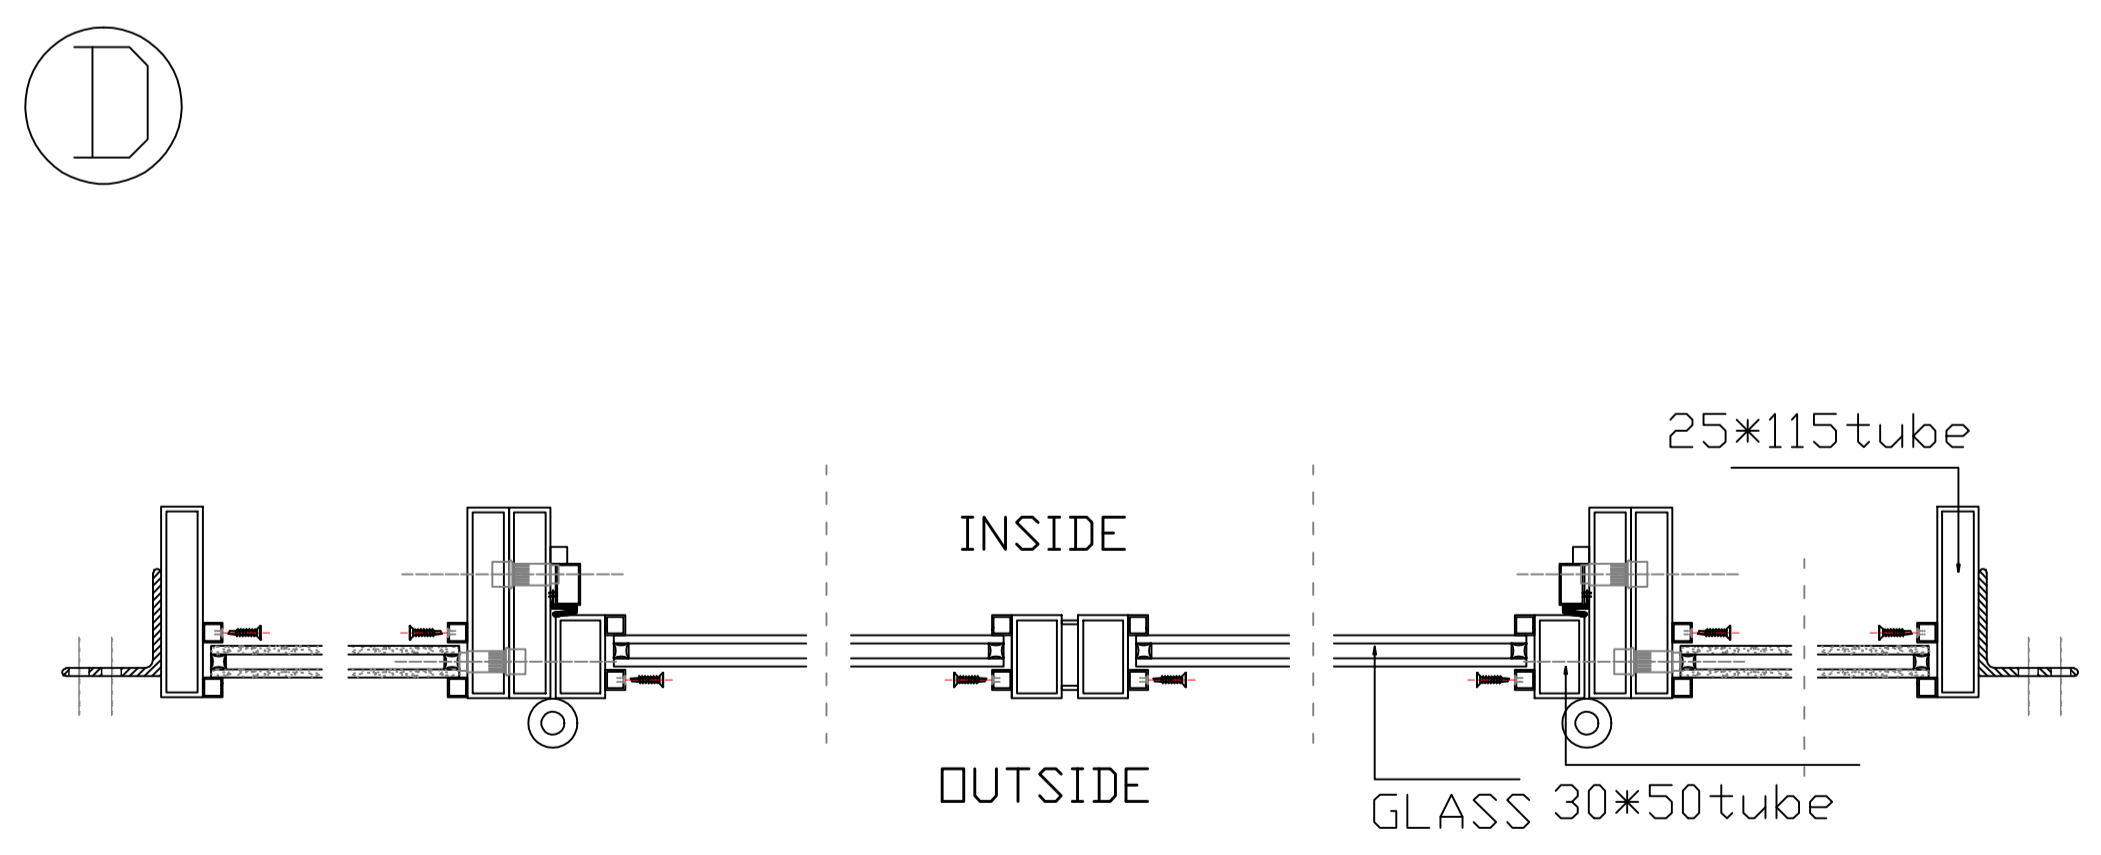

OUTSIDE

INSIDE

No T-Astragal, seal with strip between two door slabs

	NAME	Sarah Klien	Color	01 Black matte	Accent color	None		CAD APPROVED BY CLIENT SIGNED _____
	DATE	2021.07.29 REV-D	GLASS	Clear+Clear	Rustproof type	spray zinc coating		
	Packing	iron cage			Thermal Barrier	<input type="checkbox"/> YES <input checked="" type="checkbox"/> NO		