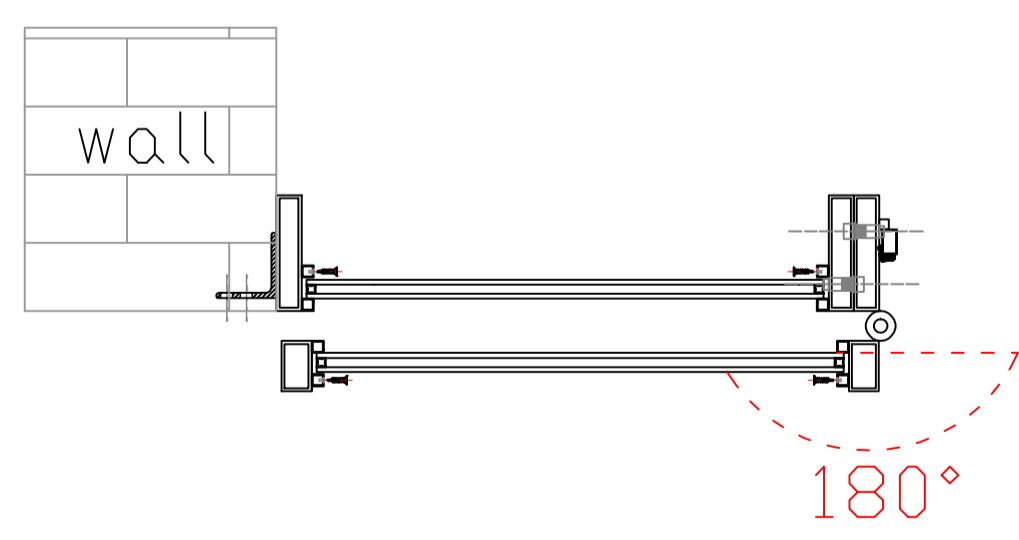

OUTSIDE

INSIDE

No T-Astragal, seal with strip between two door slabs

	NAME	Sarah Klien	Color	01 Black matte	Accent color	None		CAD APPROVED BY CLIENT SIGNED _____
	DATE	2021.07.29 REV-D	GLASS	Clear+Clear	Rustproof type	spray zinc coating		
	Packing	iron cage			Thermal Barrier	<input type="checkbox"/> YES <input checked="" type="checkbox"/> NO		