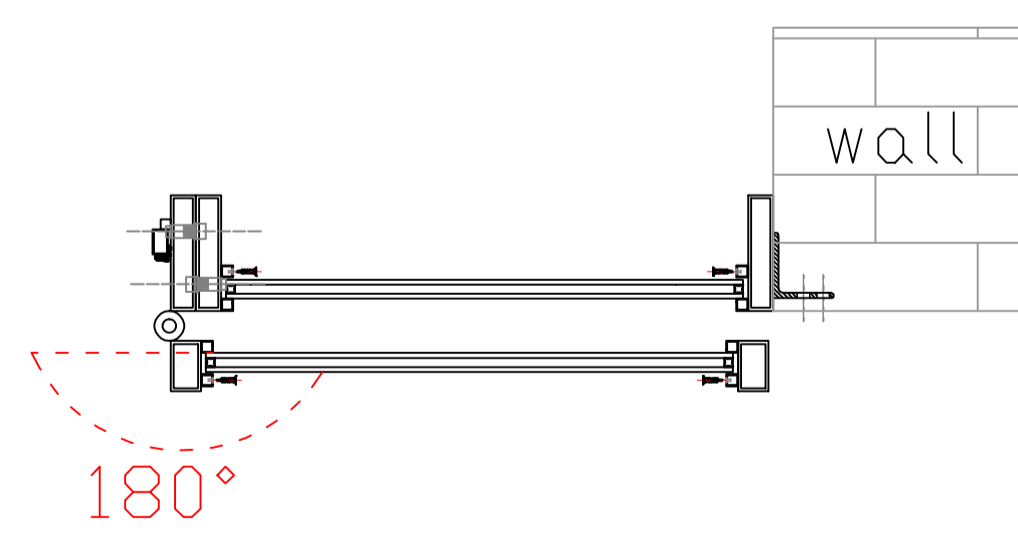

OUTSIDE

INSIDE

No T-Astragal, seal with strip between two door slabs

	NAME	Sarah Klien	Color	01 Black matte	Accent color	None		CAD APPROVED BY CLIENT SIGNED _____
	DATE	2021.07.29 REV-D	GLASS	Clear+Clear	Rustproof type	spray zinc coating		
	Packing	iron cage			Thermal Barrier	<input type="checkbox"/> YES <input checked="" type="checkbox"/> NO		