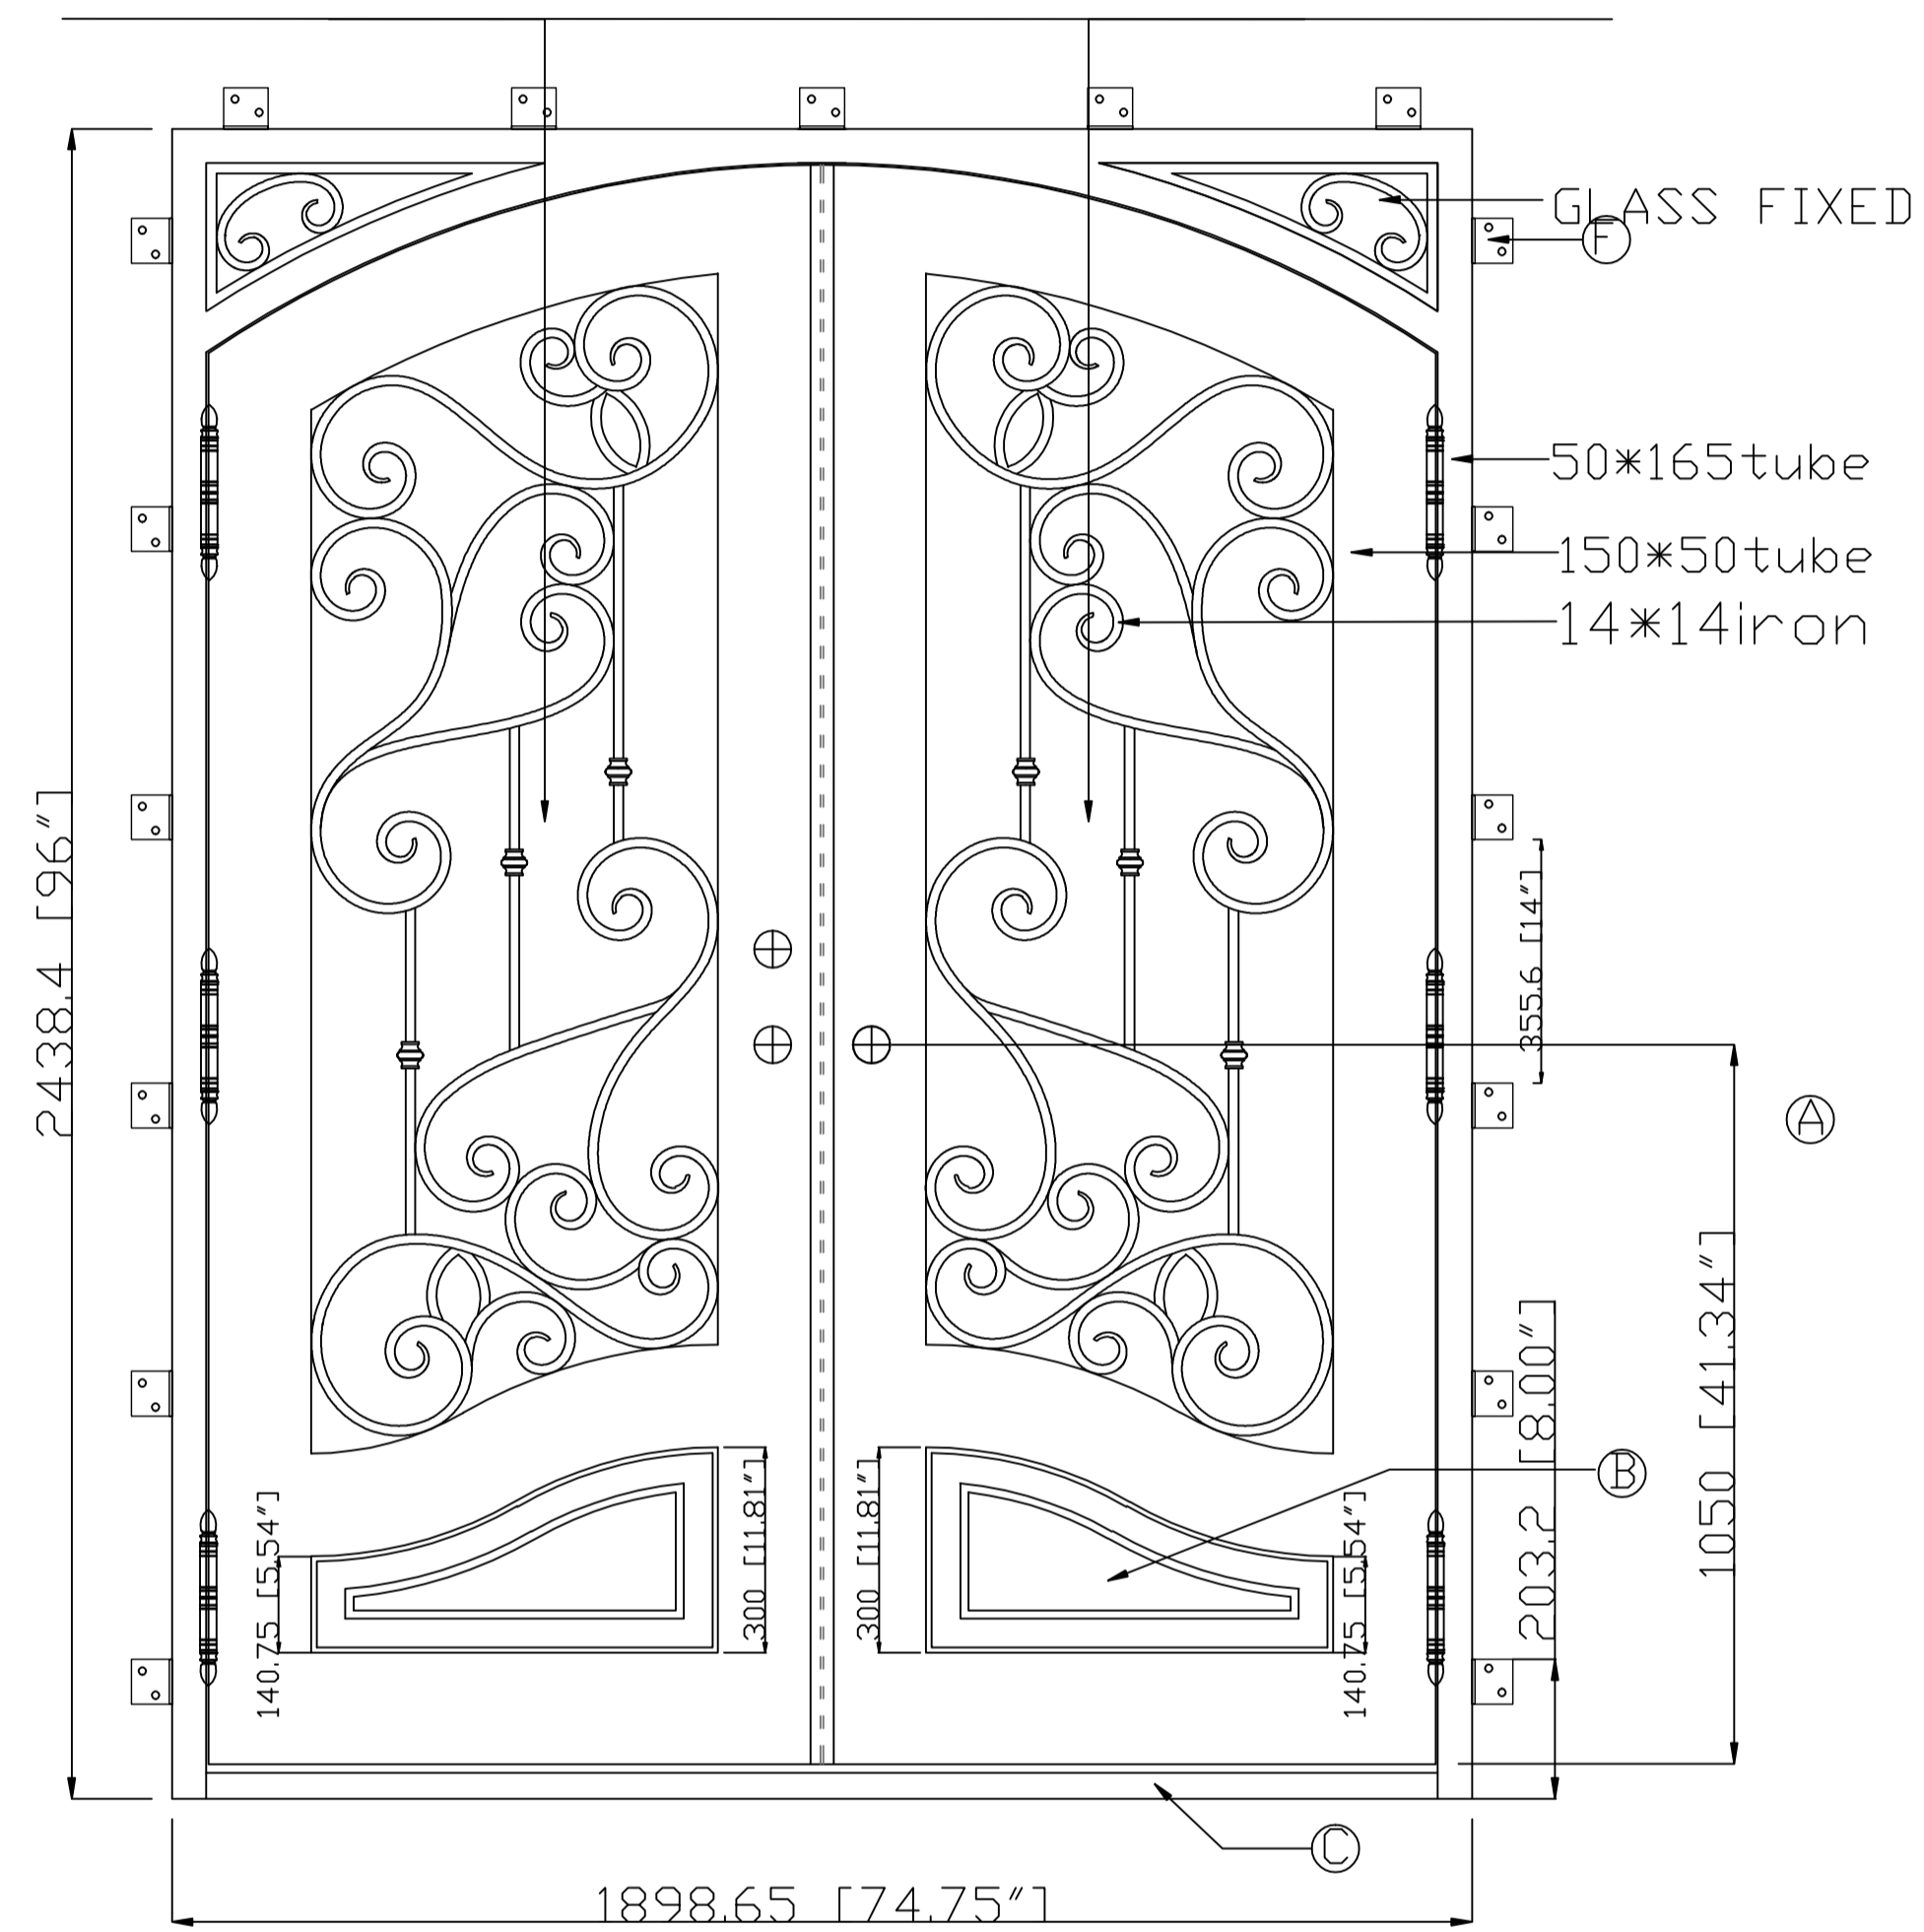

Window opens for cleaning and ventilation (D)

OUTSIDE

Window opens for cleaning and ventilation (D)

INSIDE

(B)

(C)

SIDE VIEW

(D)

50*165 tube

(F)

(A)

Lock hole
Prepare
As per
specification
按照客人锁孔尺寸开

<p>TEMPERED</p>	NAME	Ronald Carlson EL1100	Color	05oil rubbed bronze	Accent color	None	<p>左开</p> <p>INSIDE</p> <p>LEFT HAND ACTIVE</p>	<p>CAD APPROVED BY CLIENT</p> <p>SIGNED _____</p>
	DATE	X2020.08.14 REV-F	GLASS	Impact glass: New diamond+clear 抗台风: 钻石+白玻	Rustproof type	spray emery powder		
	Packing	iron cage		Thermal Barrier	<input type="checkbox"/> YES <input checked="" type="checkbox"/> NO			