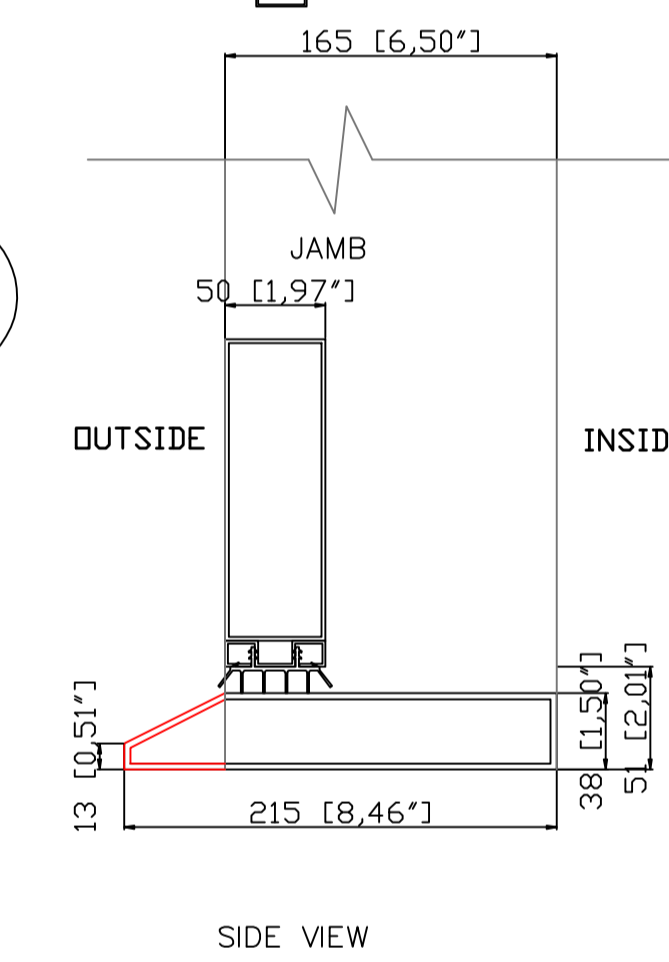

Window opens for cleaning and ventilation (D)

OUTSIDE

Window opens for cleaning and ventilation (D)

INSIDE

(B)

(C)

SIDE VIEW

(D)

50*165 tube

(F)

(A)

Lock hole
Prepare
As per
specification
按照客人锁孔尺寸开

<p>TEMPERED</p>	NAME	Ronald Carlson EL1100	Color	05oil rubbed bronze	Accent color	None	<p>左开</p> <p>INSIDE</p> <p>LEFT HAND ACTIVE</p>	<p>CAD APPROVED BY CLIENT</p> <p>SIGNED _____</p>
	DATE	X2020.08.14 REV-F	GLASS	Impact glass: New diamond+clear 抗台风: 钻石+白玻	Rustproof type	spray emery powder		
	Packing	iron cage		Thermal Barrier	<input type="checkbox"/> YES <input checked="" type="checkbox"/> NO			