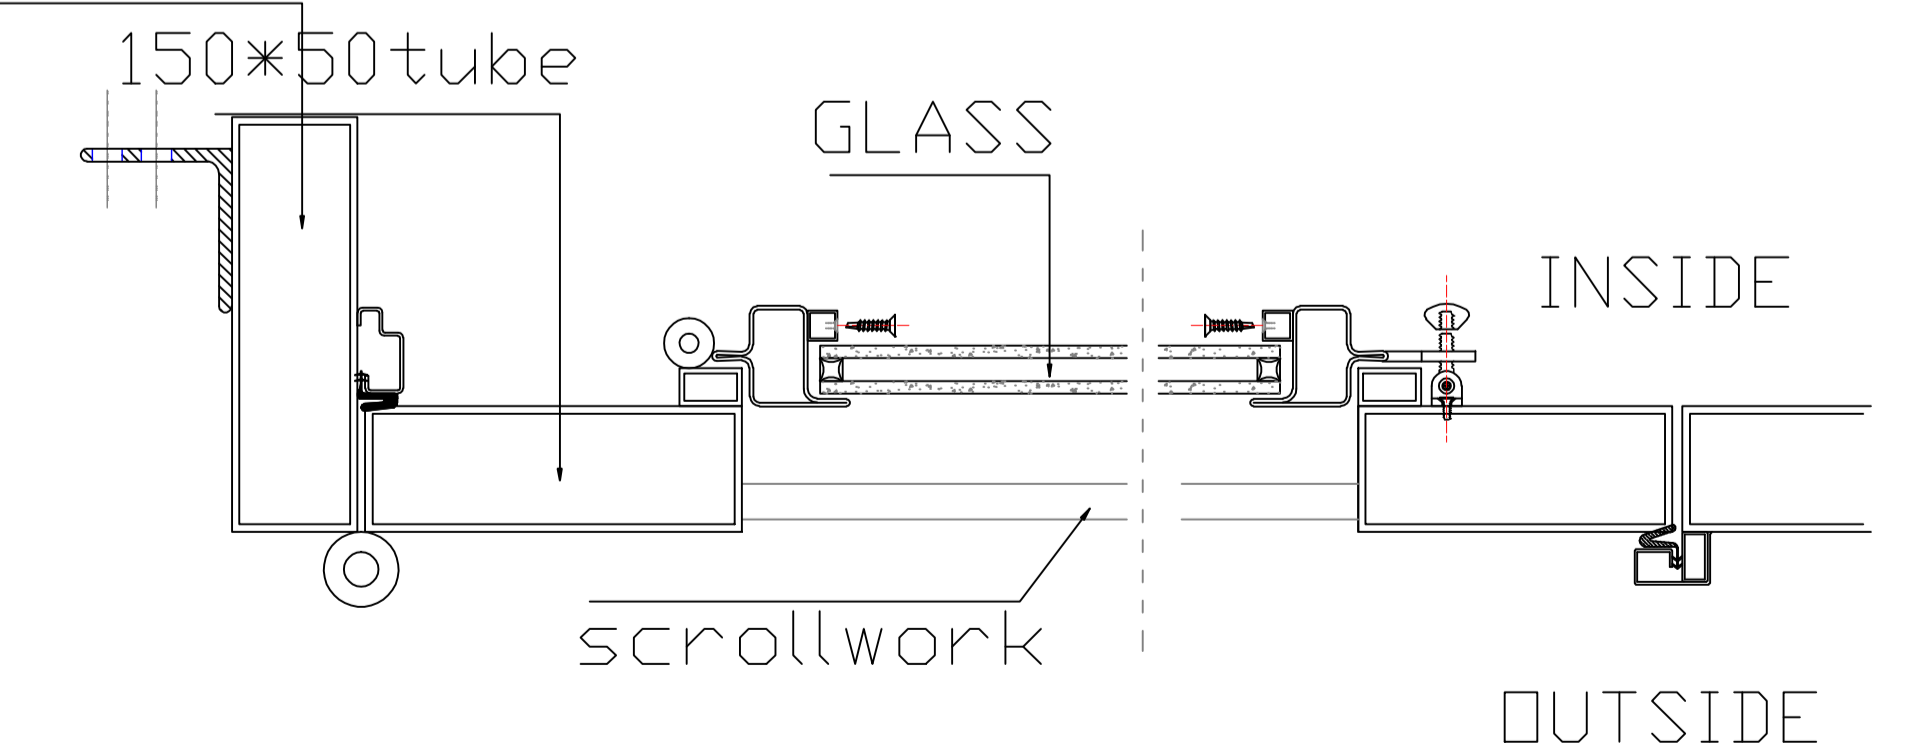

Window opens for cleaning and ventilation (D)

OUTSIDE

Window opens for cleaning and ventilation (D)

INSIDE

(B)

(C)

SIDE VIEW

(D)

50*165 tube

(F)

(A)

Lock hole
Prepare
As per
specification
按照客人锁孔尺寸开

<p>TEMPERED</p>	NAME	Ronald Carlson EL1100	Color	05oil rubbed bronze	Accent color	None	<p>左开</p> <p>INSIDE</p> <p>LEFT HAND ACTIVE</p>	<p>CAD APPROVED BY CLIENT</p> <p>SIGNED _____</p>
	DATE	X2020.08.14 REV-F	GLASS	Impact glass: New diamond+clear 抗台风: 钻石+白玻	Rustproof type	spray emery powder		
	Packing	iron cage		Thermal Barrier	<input type="checkbox"/> YES <input checked="" type="checkbox"/> NO			