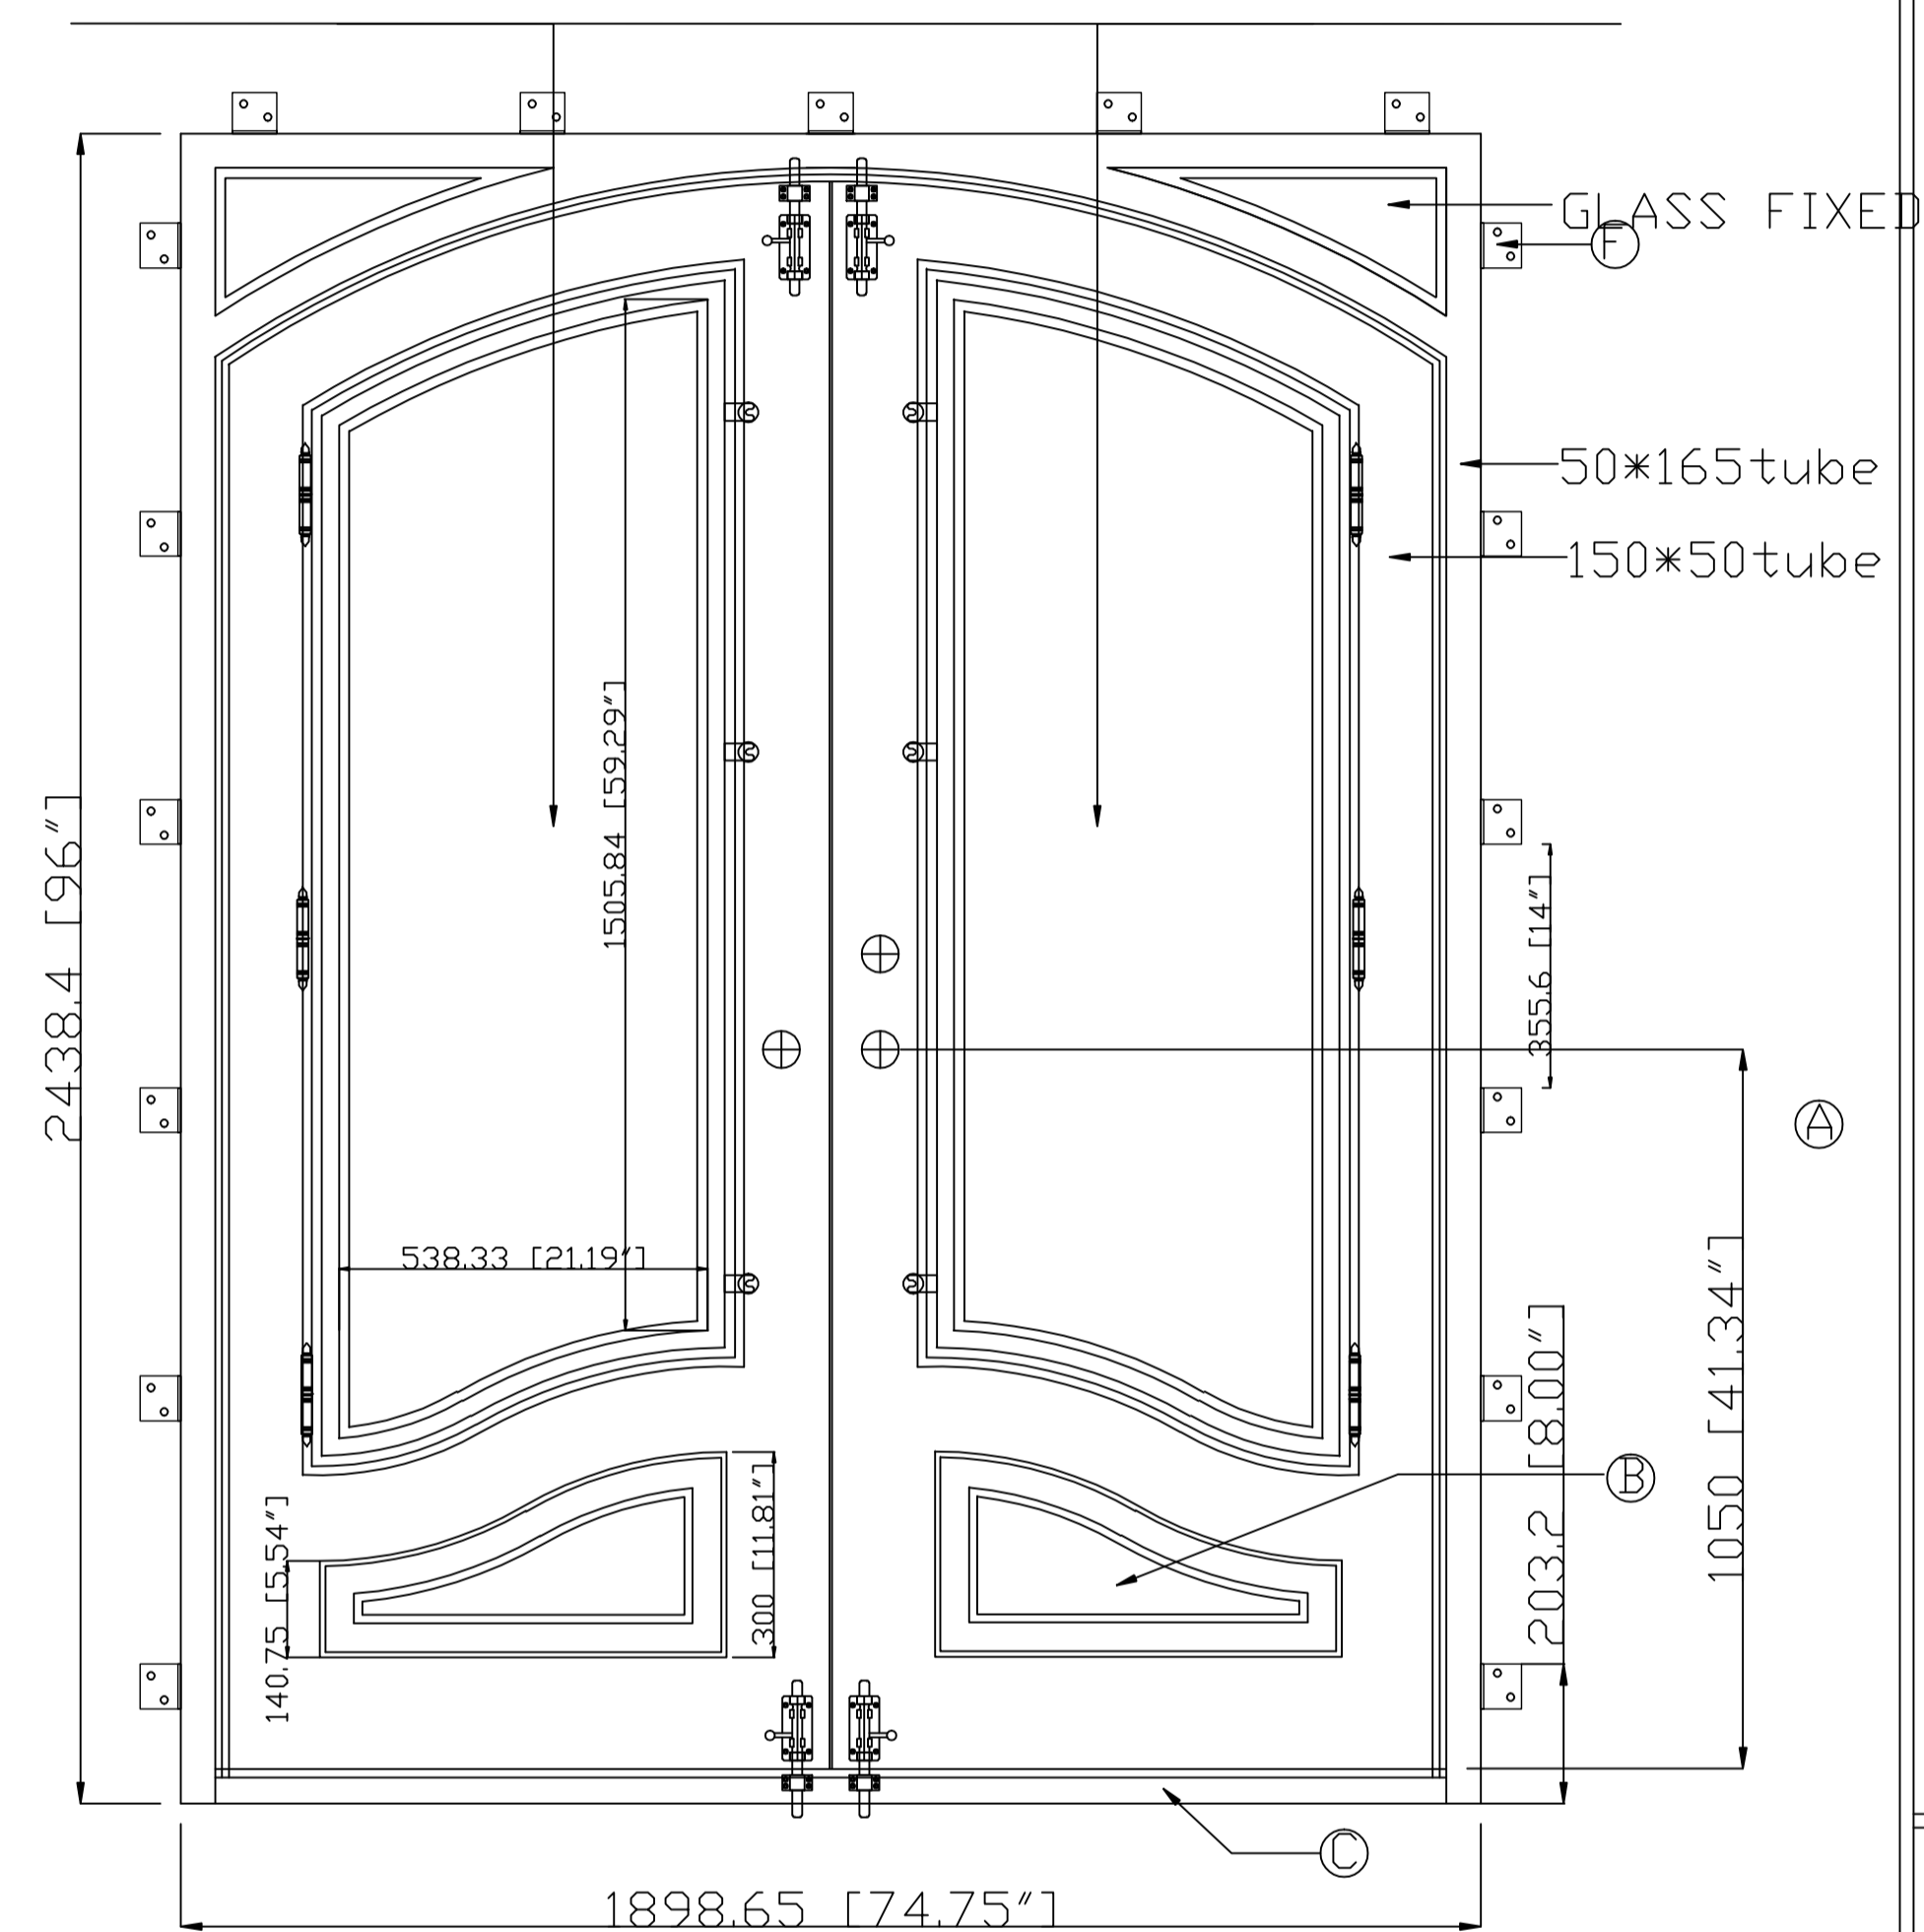

Window opens for cleaning and ventilation (D)

OUTSIDE

Window opens for cleaning and ventilation (D)

INSIDE

(B)

(C)

SIDE VIEW

(D)

50*165 tube

(F)

(A)

Lock hole
Prepare
As per
specification
按照客人锁孔尺寸开

<p>TEMPERED</p>	NAME	Ronald Carlson EL1100	Color	05oil rubbed bronze	Accent color	None	<p>左开</p> <p>INSIDE</p> <p>LEFT HAND ACTIVE</p>	<p>CAD APPROVED BY CLIENT</p> <p>SIGNED _____</p>
	DATE	X2020.08.14 REV-F	GLASS	Impact glass: New diamond+clear 抗台风: 钻石+白玻	Rustproof type	spray emery powder		
	Packing	iron cage		Thermal Barrier	<input type="checkbox"/> YES <input checked="" type="checkbox"/> NO			