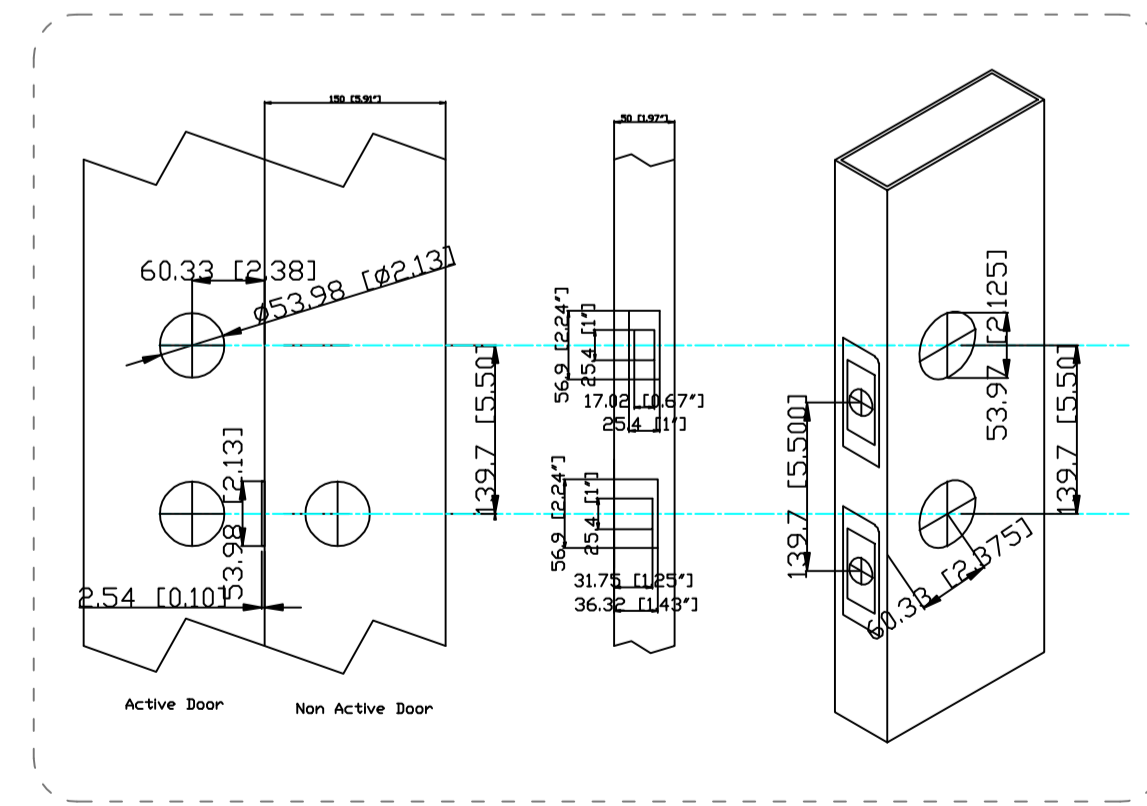

Window opens for cleaning and ventilation (D)

OUTSIDE

Window opens for cleaning and ventilation (D)

INSIDE

(B)

(C)

SIDE VIEW

(D)

50*165 tube

(F)

(A)

Lock hole
Prepare
As per
specification
按照客人锁孔尺寸开

<p>TEMPERED</p>	NAME	Ronald Carlson EL1100	Color	05oil rubbed bronze	Accent color	None	<p>左开</p> <p>INSIDE</p> <p>LEFT HAND ACTIVE</p>	<p>CAD APPROVED BY CLIENT</p> <p>SIGNED _____</p>
	DATE	X2020.08.14 REV-F	GLASS	Impact glass: New diamond+clear 抗台风: 钻石+白玻	Rustproof type	spray emery powder		
	Packing	iron cage		Thermal Barrier	<input type="checkbox"/> YES <input checked="" type="checkbox"/> NO			