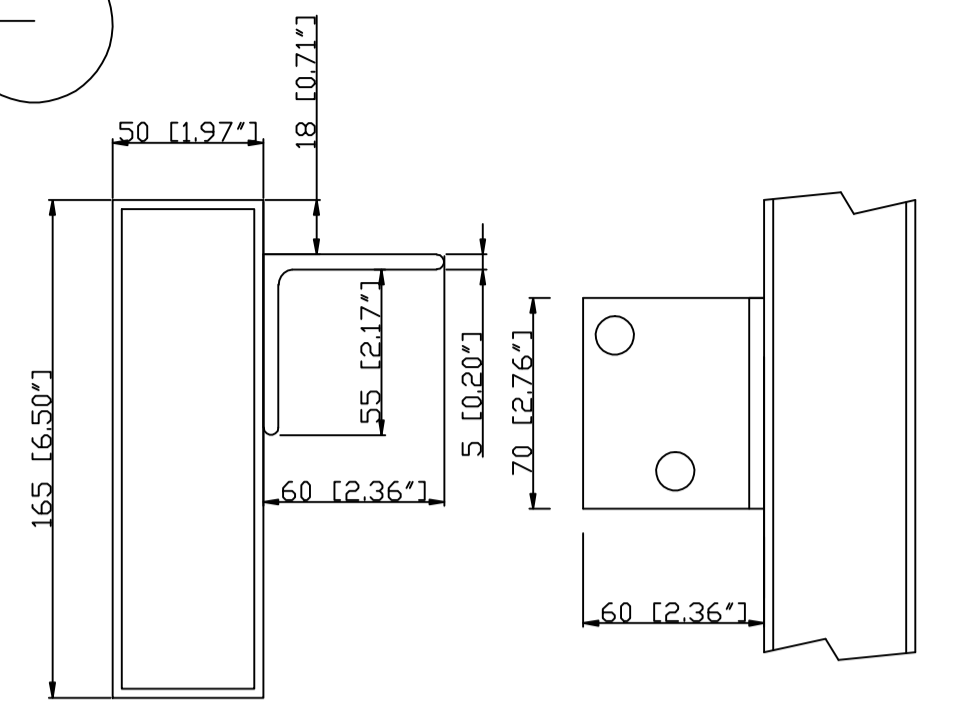

Window opens for cleaning and ventilation (D)

OUTSIDE

Window opens for cleaning and ventilation (D)

INSIDE

(B)

(C)

SIDE VIEW

(D)

50*165 tube

(F)

(A)

Lock hole
Prepare
As per
specification
按照客人锁孔尺寸开

<p>TEMPERED</p>	NAME	Ronald Carlson EL1100	Color	05oil rubbed bronze	Accent color	None	<p>左开</p> <p>INSIDE</p> <p>LEFT HAND ACTIVE</p>	<p>CAD APPROVED BY CLIENT</p> <p>SIGNED _____</p>
	DATE	X2020.08.14 REV-F	GLASS	Impact glass: New diamond+clear 抗台风: 钻石+白玻	Rustproof type	spray emery powder		
	Packing	iron cage		Thermal Barrier	<input type="checkbox"/> YES <input checked="" type="checkbox"/> NO			