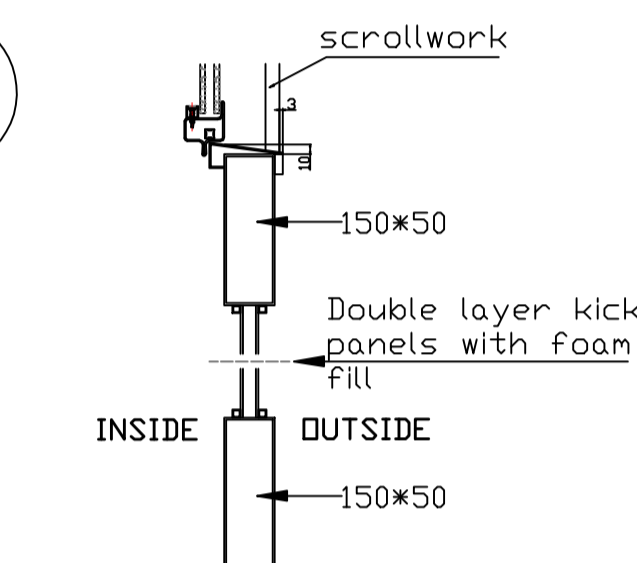

Window opens for cleaning and ventilation (D)

OUTSIDE

Window opens for cleaning and ventilation (D)

INSIDE

(B)

(C)

SIDE VIEW

(D)

50*165 tube

(F)

(A)

Lock hole
Prepare
As per
specification
按照客人锁孔尺寸开

<p>TEMPERED</p>	NAME	Ronald Carlson EL1100	Color	05oil rubbed bronze	Accent color	None	<p>左开</p> <p>INSIDE</p> <p>LEFT HAND ACTIVE</p>	<p>CAD APPROVED BY CLIENT</p> <p>SIGNED _____</p>
	DATE	X2020.08.14 REV-F	GLASS	Impact glass: New diamond+clear 抗台风: 钻石+白玻	Rustproof type	spray emery powder		
	Packing	iron cage		Thermal Barrier	<input type="checkbox"/> YES <input checked="" type="checkbox"/> NO			