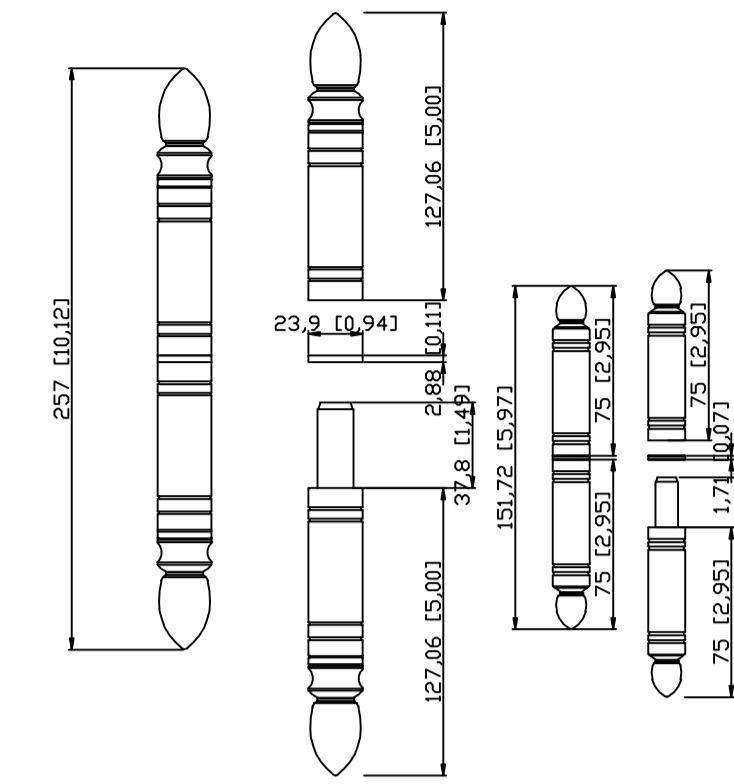

Window opens for cleaning and ventilation (D)

OUTSIDE

Window opens for cleaning and ventilation (D)

INSIDE

(B)

(C)

SIDE VIEW

(D)

50*165 tube

(F)

(A)

Lock hole
Prepare
As per
specification
按照客人锁孔尺寸开

<p>TEMPERED</p>	NAME	Ronald Carlson EL1100	Color	05oil rubbed bronze	Accent color	None	<p>左开</p> <p>INSIDE</p> <p>LEFT HAND ACTIVE</p>	<p>CAD APPROVED BY CLIENT</p> <p>SIGNED _____</p>
	DATE	X2020.08.14 REV-F	GLASS	Impact glass: New diamond+clear 抗台风: 钻石+白玻	Rustproof type	spray emery powder		
	Packing	iron cage		Thermal Barrier	<input type="checkbox"/> YES <input checked="" type="checkbox"/> NO			