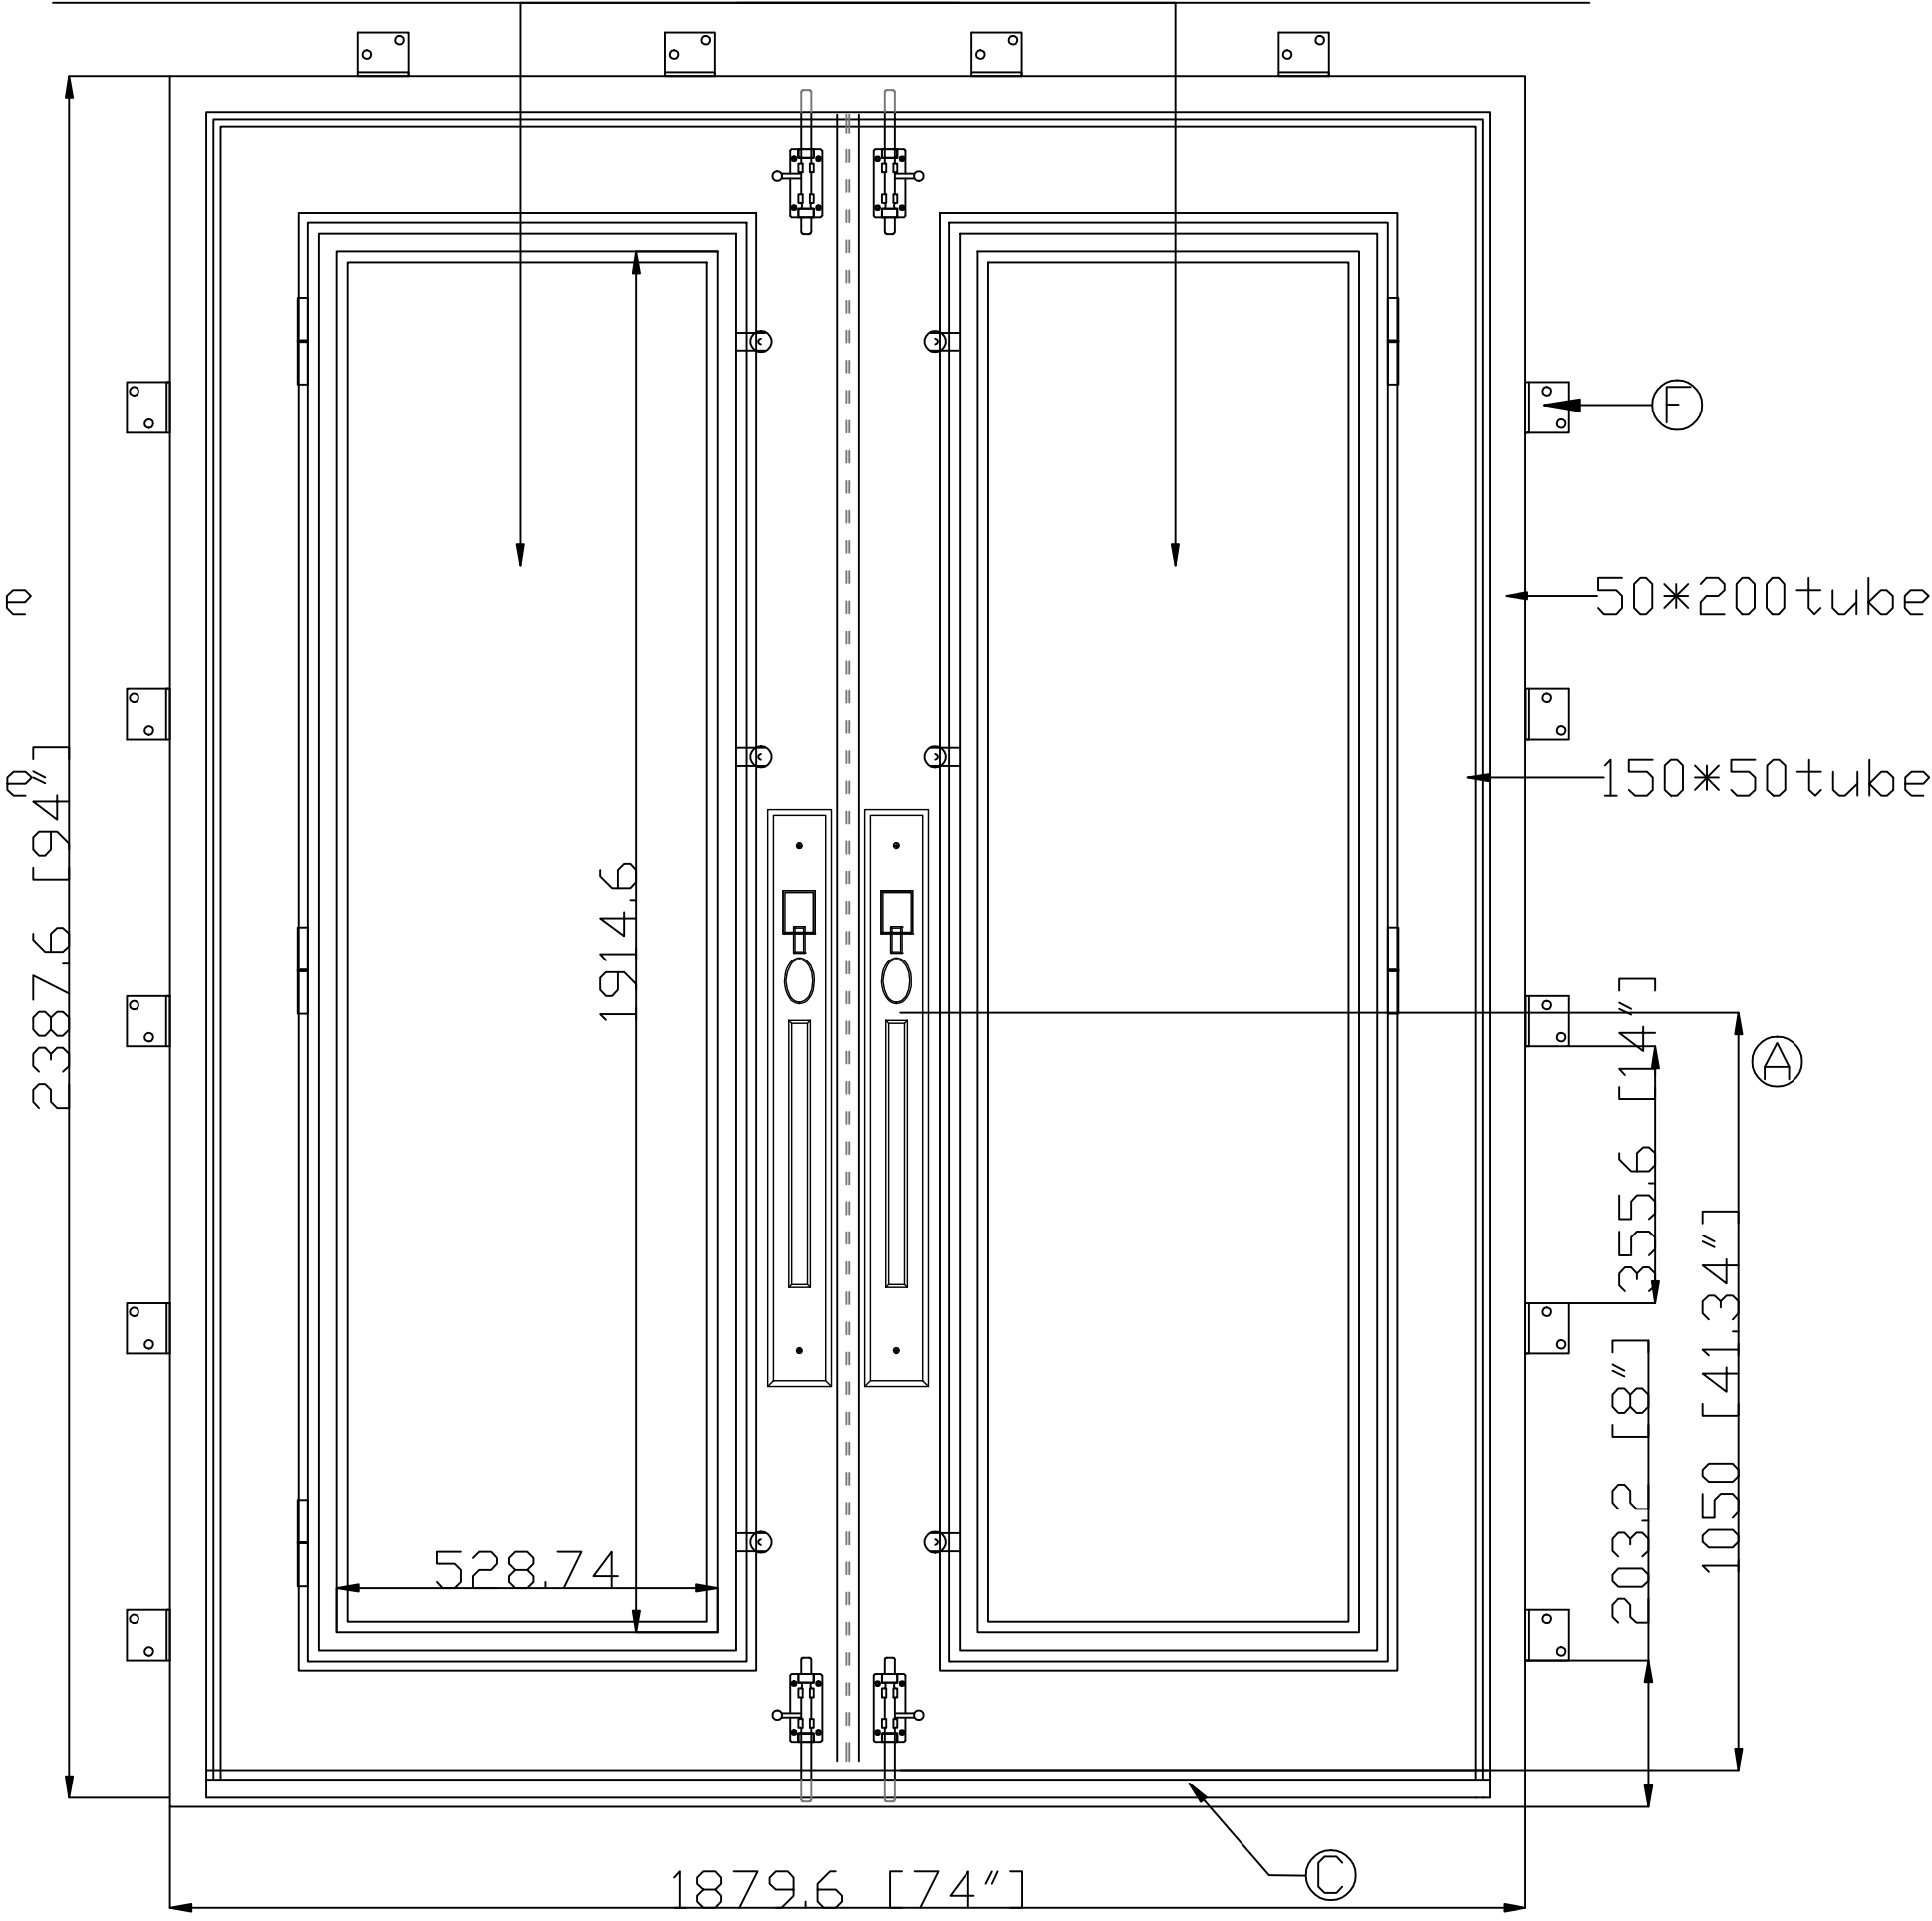

Q'TY:1SET

Window opens for cleaning and ventilation (D)

OUTSIDE

Window opens for cleaning and ventilation (D)

INSIDE

Mounting tabs

Lock hole
Prepare
bored on Both
door
SW系列,65MM边心距
SW2568-US
entry&dummy

<p>TEMPERED</p>	NAME	Ron Berning-2 EL1009	Color	01Matte black	Accent color	None	<p>INSIDE</p> <p>LEFT HAND ACTIVE</p>	<p>CAD APPROVED BY CLIENT</p> <p>SIGNED _____</p>
	DATE	Y2020.07.25 REV-D	GLASS	Impact glass: clear+clear 抗台风玻璃	Rustproof type	spray zinc coating		
	Packing	iron cage	Thermal Barrier	<input type="checkbox"/> YES <input checked="" type="checkbox"/> NO				