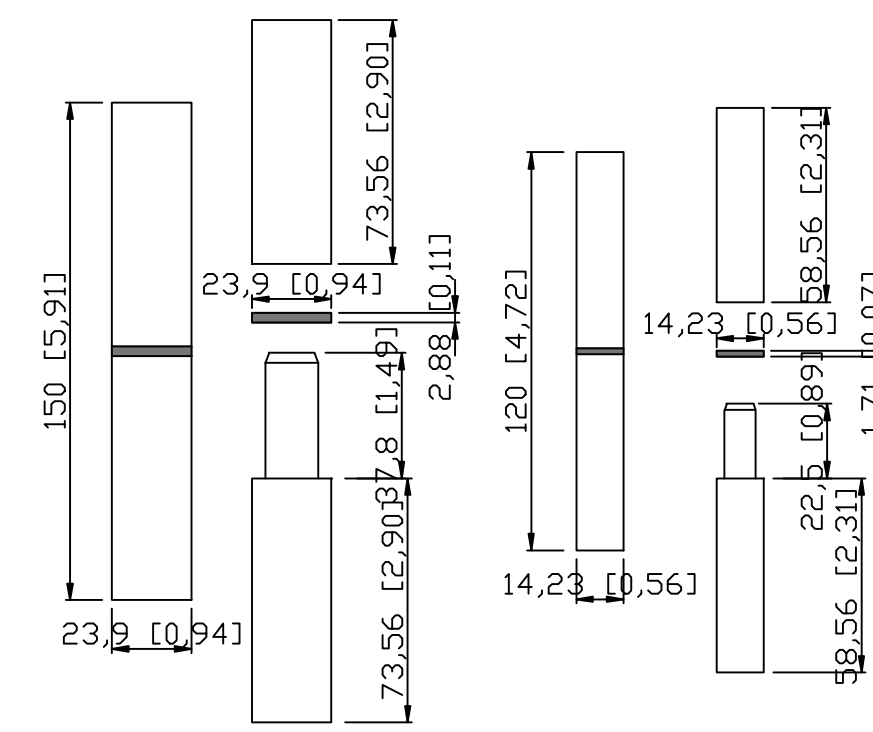

Q'TY:1SET

Window opens for cleaning and ventilation (D)

OUTSIDE

Window opens for cleaning and ventilation (D)

INSIDE

Mounting tabs

Lock hole
Prepare
bored on Both
door
SW系列,65MM边心距
SW2568-US
entry&dummy

<p>TEMPERED</p>	NAME	Ron Berning-2 EL1009	Color	01Matte black	Accent color	None	<p>INSIDE</p> <p>LEFT HAND ACTIVE</p>	<p>CAD APPROVED BY CLIENT</p> <p>SIGNED _____</p>
	DATE	Y2020.07.25 REV-D	GLASS	Impact glass: clear+clear 抗台风玻璃	Rustproof type	spray zinc coating		
	Packing	iron cage	Thermal Barrier	<input type="checkbox"/> YES <input checked="" type="checkbox"/> NO				