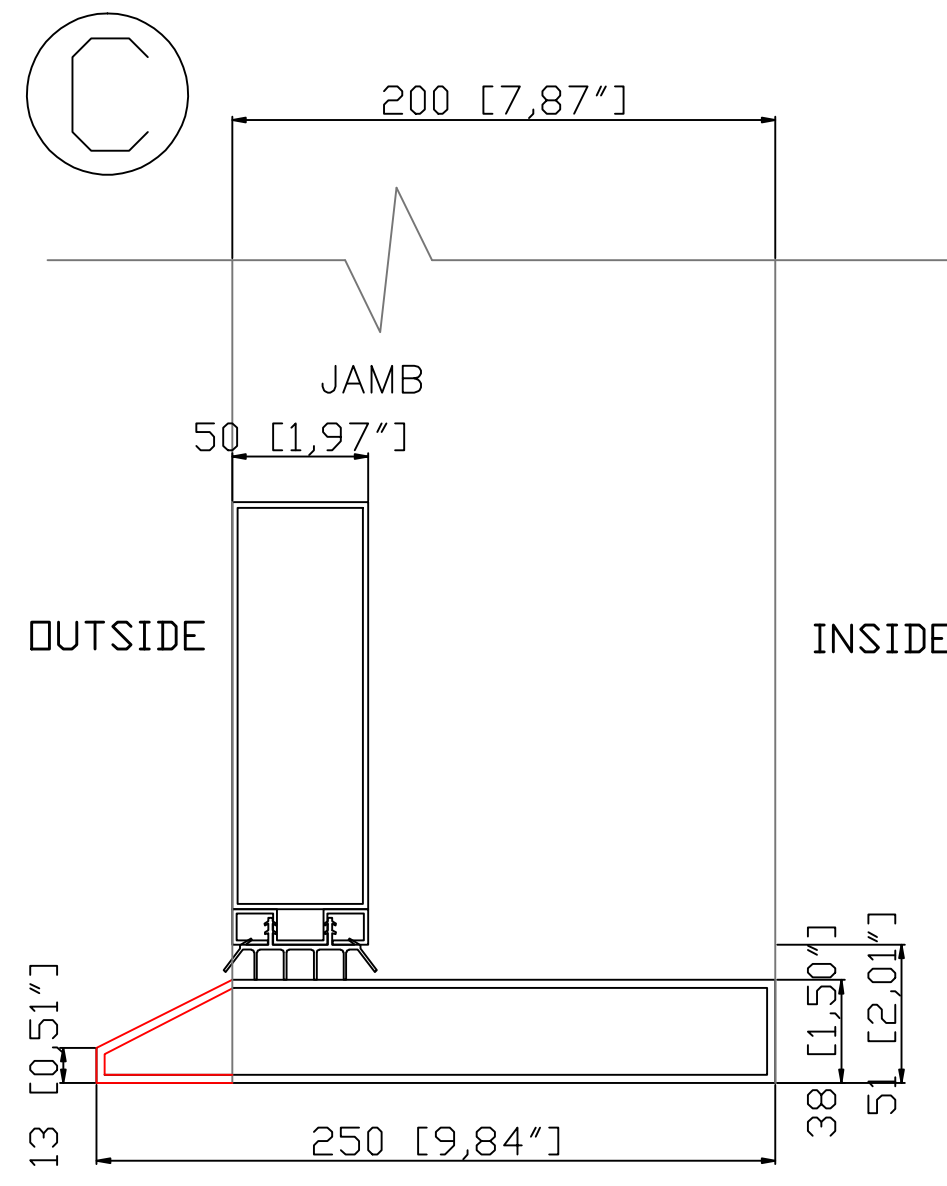

Q'TY:1SET

Window opens for cleaning and ventilation (D)

OUTSIDE

Window opens for cleaning and ventilation (D)

INSIDE

Mounting tabs

Lock hole
Prepare
bored on Both
door
SW系列,65MM边心距
SW2568-US
entry&dummy

<p>TEMPERED</p>	NAME	Ron Berning-2 EL1009	Color	01Matte black	Accent color	None	<p>INSIDE</p> <p>LEFT HAND ACTIVE</p>	<p>CAD APPROVED BY CLIENT</p> <p>SIGNED _____</p>
	DATE	Y2020.07.25 REV-D	GLASS	Impact glass: clear+clear 抗台风玻璃	Rustproof type	spray zinc coating		
	Packing	iron cage	Thermal Barrier	<input type="checkbox"/> YES <input checked="" type="checkbox"/> NO				