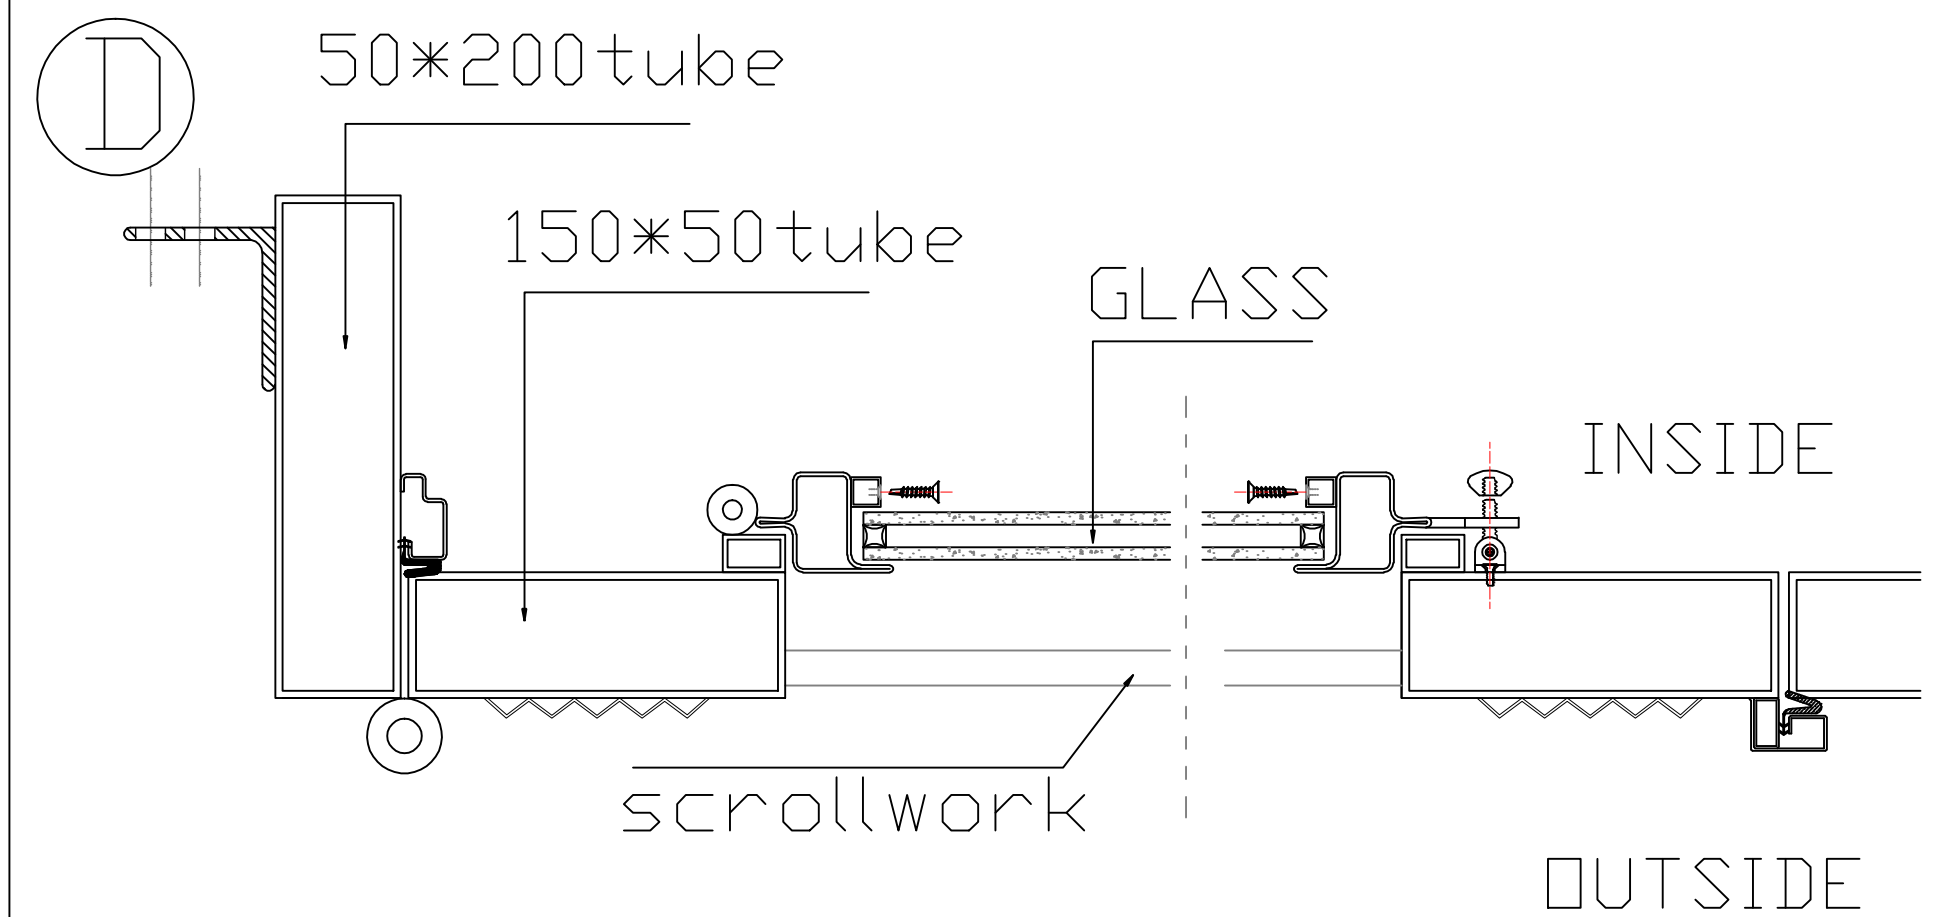

Q'TY:1SET

Window opens for cleaning and ventilation (D)

OUTSIDE

Window opens for cleaning and ventilation (D)

INSIDE

Mounting tabs

Lock hole
Prepare
bored on Both
door
SW系列,65MM边心距
SW2568-US
entry&dummy

<p>TEMPERED</p>	NAME	Ron Berning-2 EL1009	Color	01Matte black	Accent color	None	<p>INSIDE</p> <p>LEFT HAND ACTIVE</p>	<p>CAD APPROVED BY CLIENT</p> <p>SIGNED _____</p>
	DATE	Y2020.07.25 REV-D	GLASS	Impact glass: clear+clear 抗台风玻璃	Rustproof type	spray zinc coating		
	Packing	iron cage	Thermal Barrier	<input type="checkbox"/> YES <input checked="" type="checkbox"/> NO				