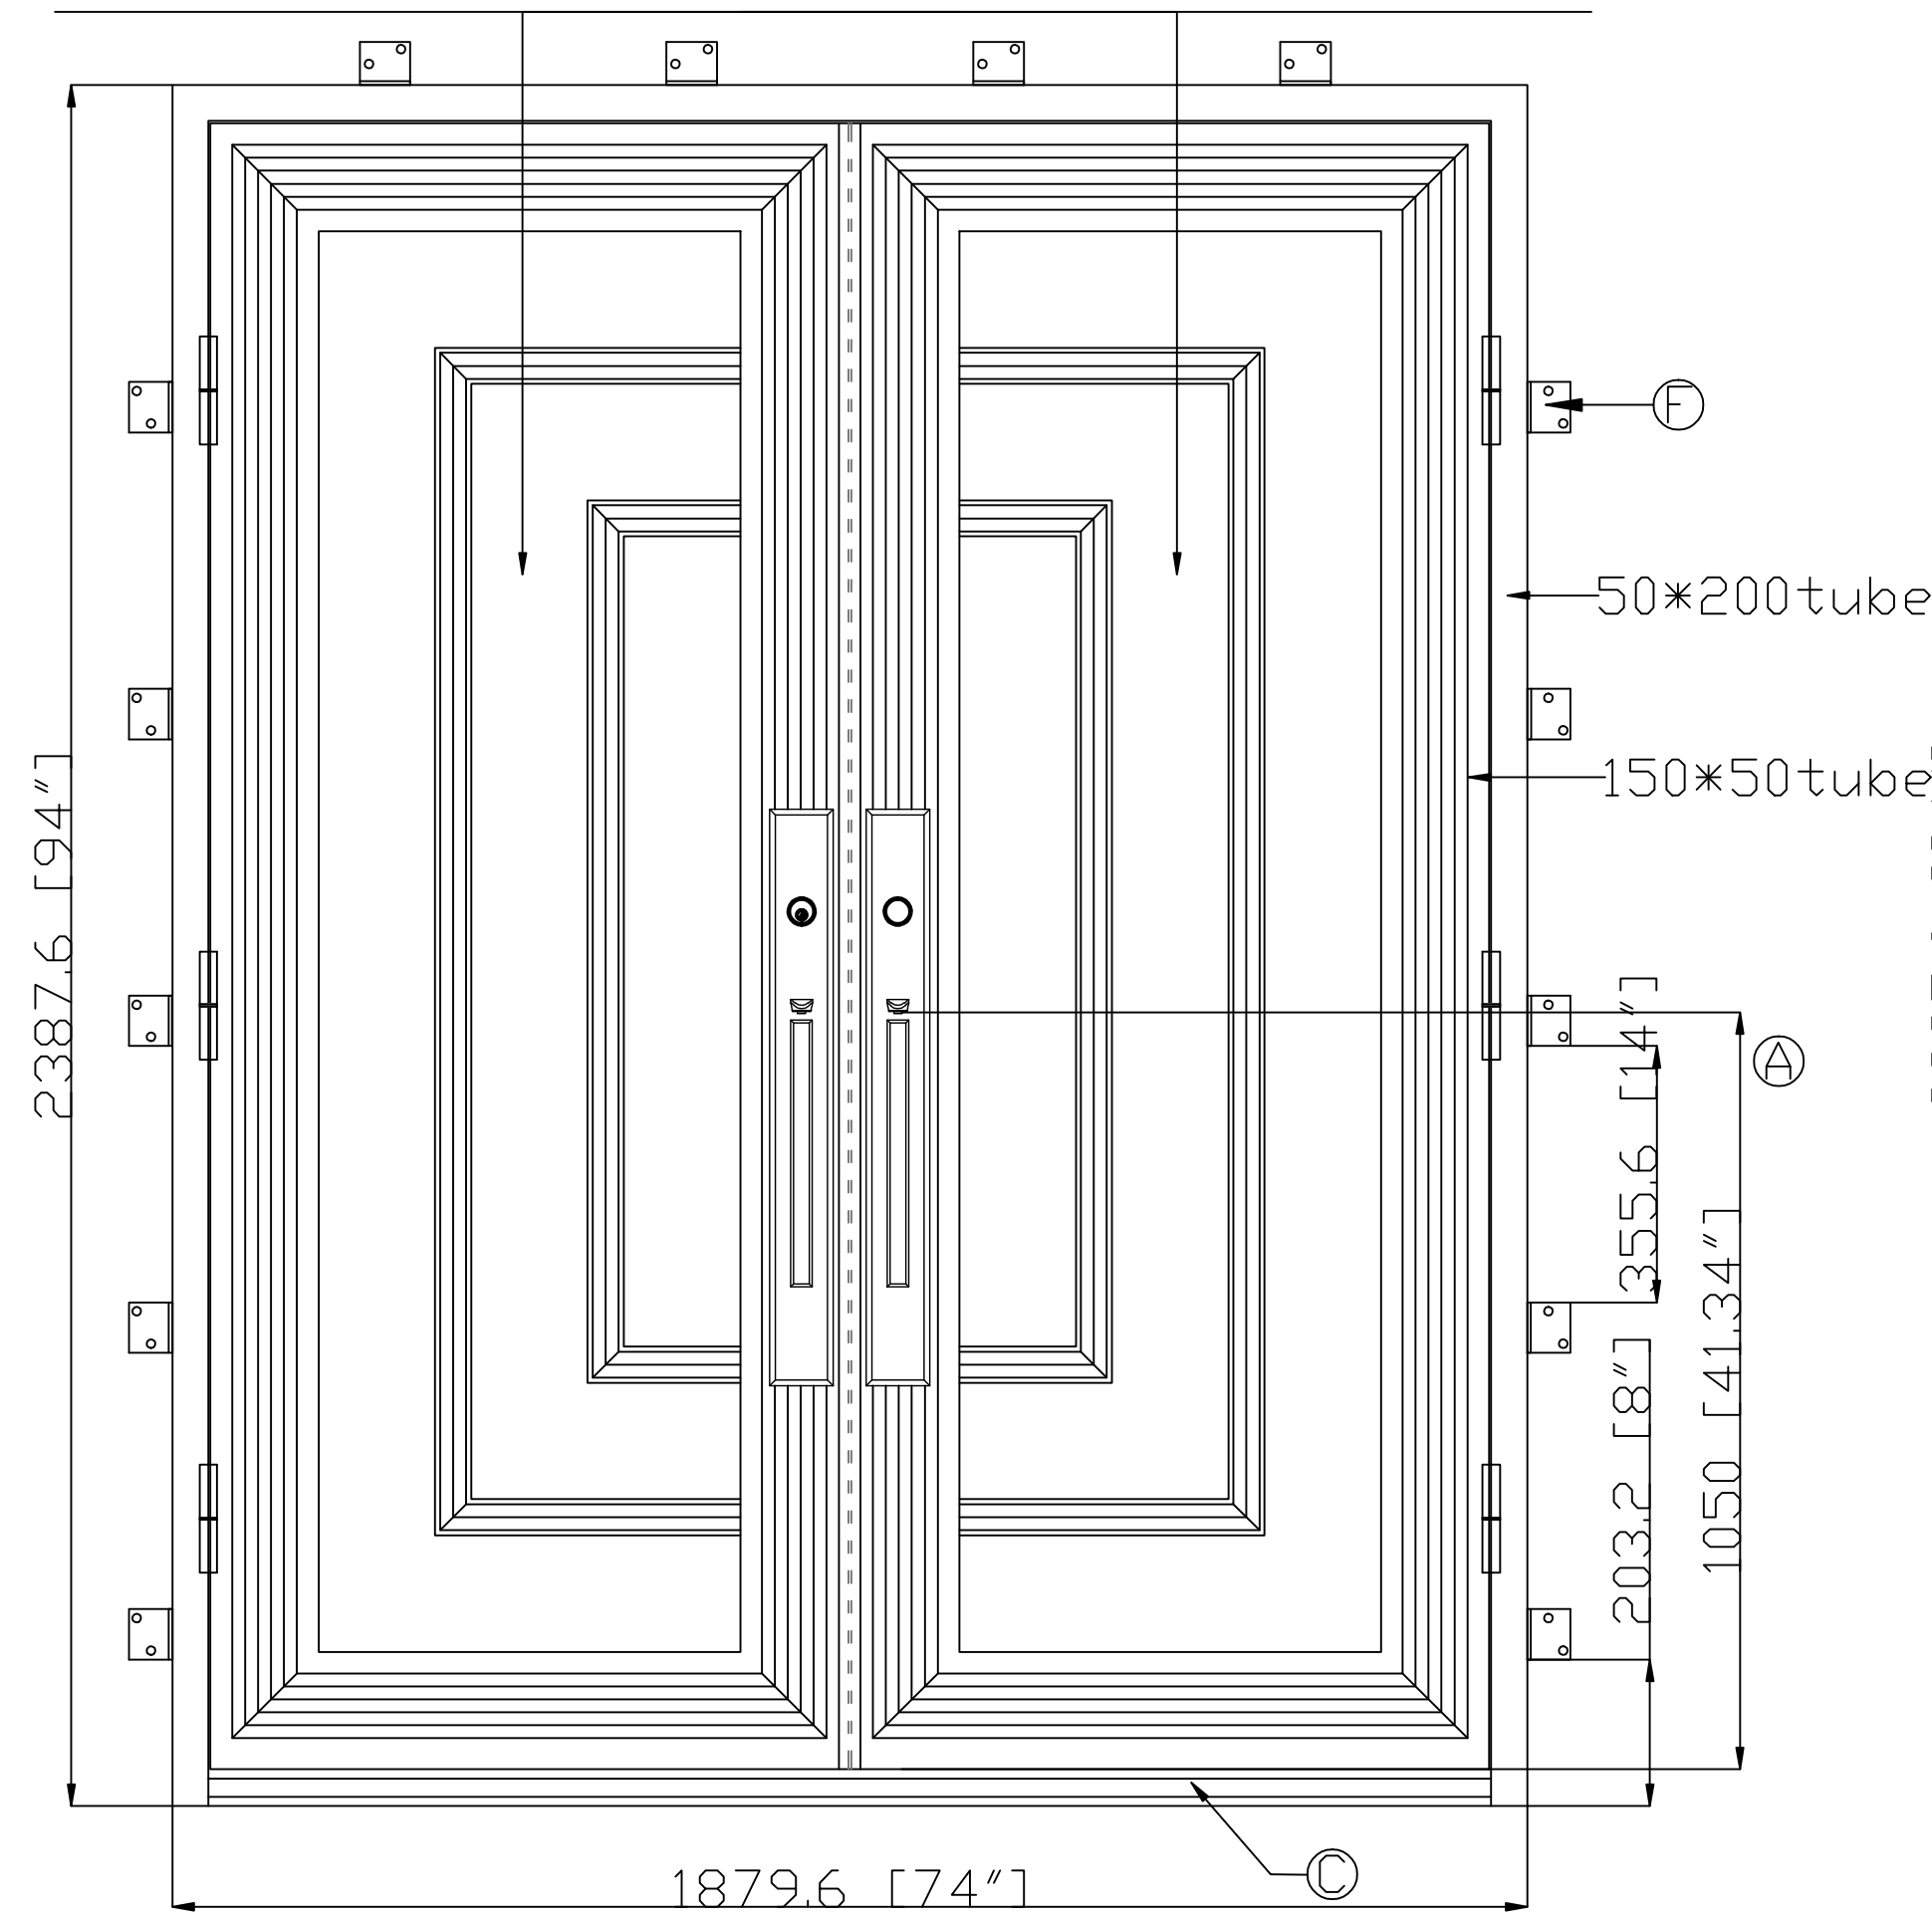

Q'TY:1SET

Window opens for cleaning and ventilation (D)

OUTSIDE

Window opens for cleaning and ventilation (D)

INSIDE

Mounting tabs

Lock hole
Prepare
bored on Both
door
SW系列,65MM边心距
SW2568-US
entry&dummy

<p>TEMPERED</p>	NAME	Ron Berning-2 EL1009	Color	01Matte black	Accent color	None	<p>INSIDE</p> <p>LEFT HAND ACTIVE</p>	<p>CAD APPROVED BY CLIENT</p> <p>SIGNED _____</p>
	DATE	Y2020.07.25 REV-D	GLASS	Impact glass: clear+clear 抗台风玻璃	Rustproof type	spray zinc coating		
	Packing	iron cage	Thermal Barrier	<input type="checkbox"/> YES <input checked="" type="checkbox"/> NO				